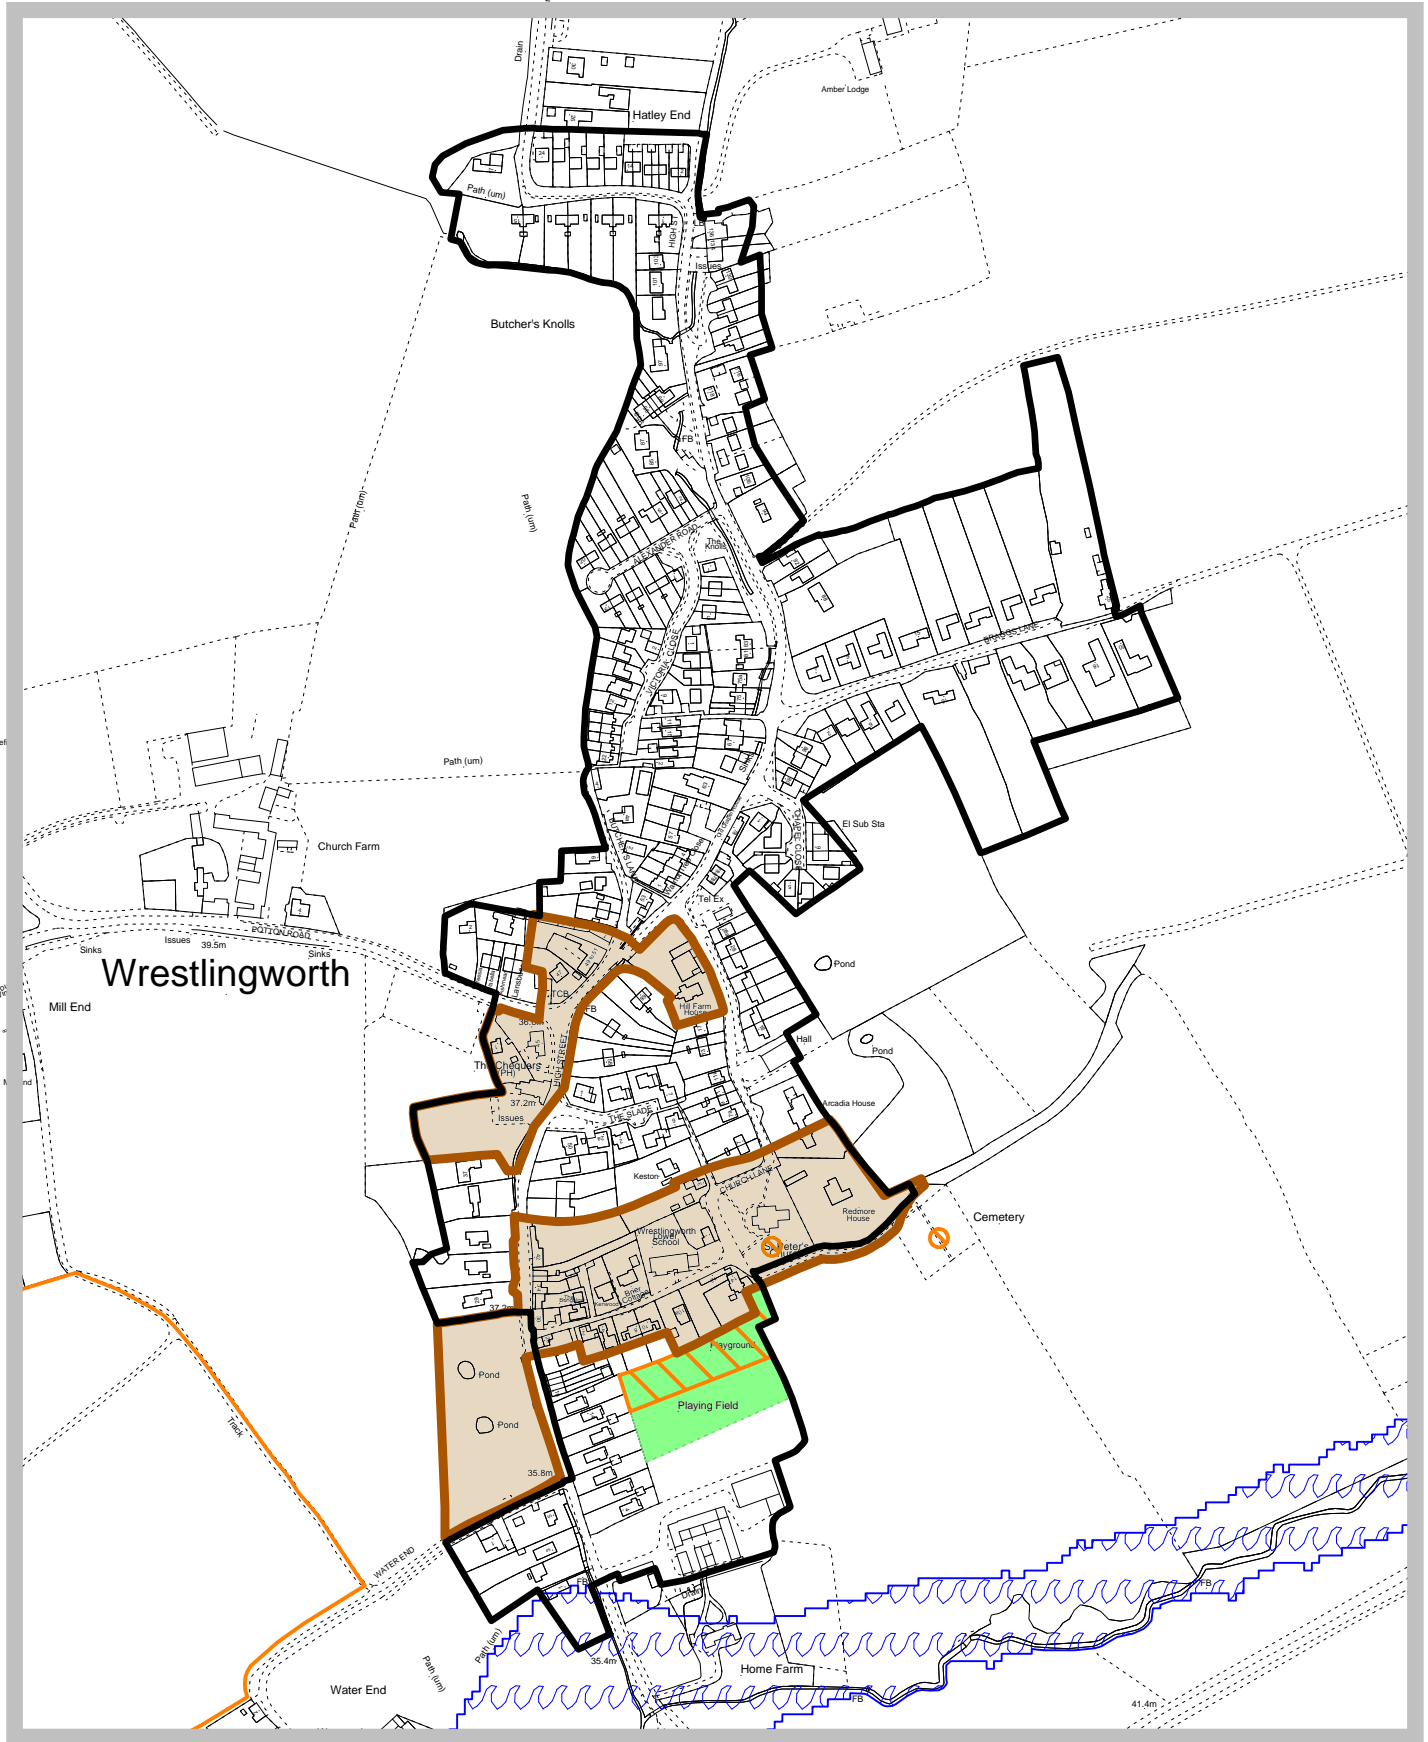

Scale: 1:5000

© Crown Copyright and database right 2011. Ordnance Survey 100049029.
Central Bedfordshire Council

Wrestlingworth Inset 61

Local Development Framework (North)
Proposal Maps
Published April 2011

Beck House

Tennis Court

TCB (AA)

B 1042 42.7m