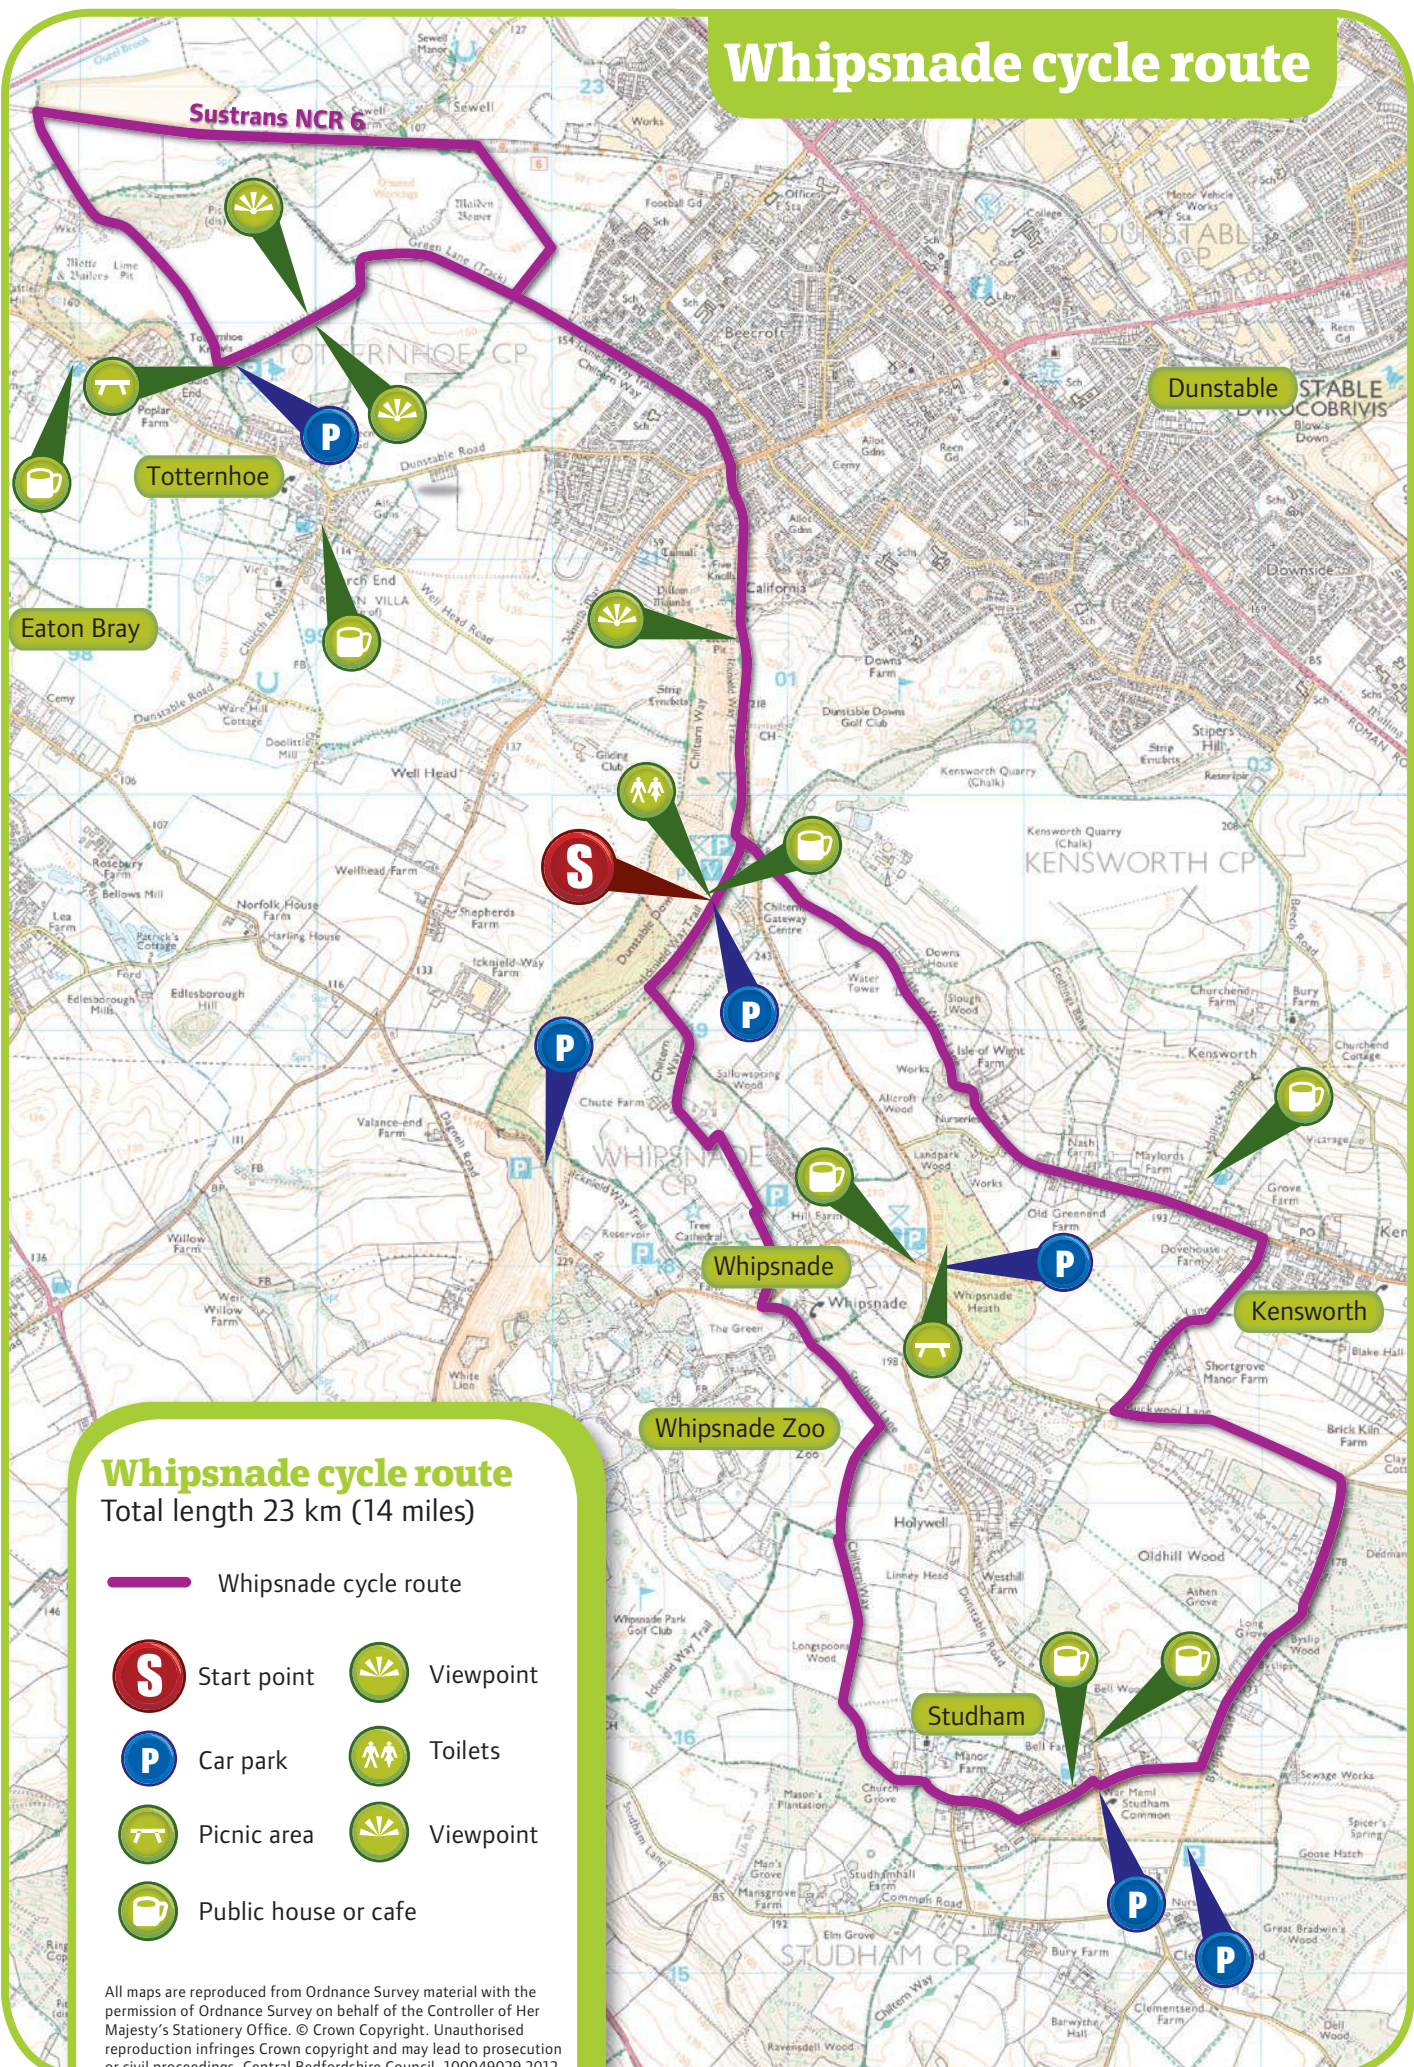

Whipsnade cycle route

Whipsnade cycle route

Total length 23 km (14 miles)

-  Whipsnade cycle route
-  Start point
-  Viewpoint
-  Car park
-  Toilets
-  Picnic area
-  Viewpoint
-  Public house or cafe

All maps are reproduced from Ordnance Survey material with the permission of Ordnance Survey on behalf of the Controller of Her Majesty's Stationery Office. © Crown Copyright. Unauthorised reproduction infringes Crown copyright and may lead to prosecution or civil proceedings. Central Bedfordshire Council. 100049029 2012.