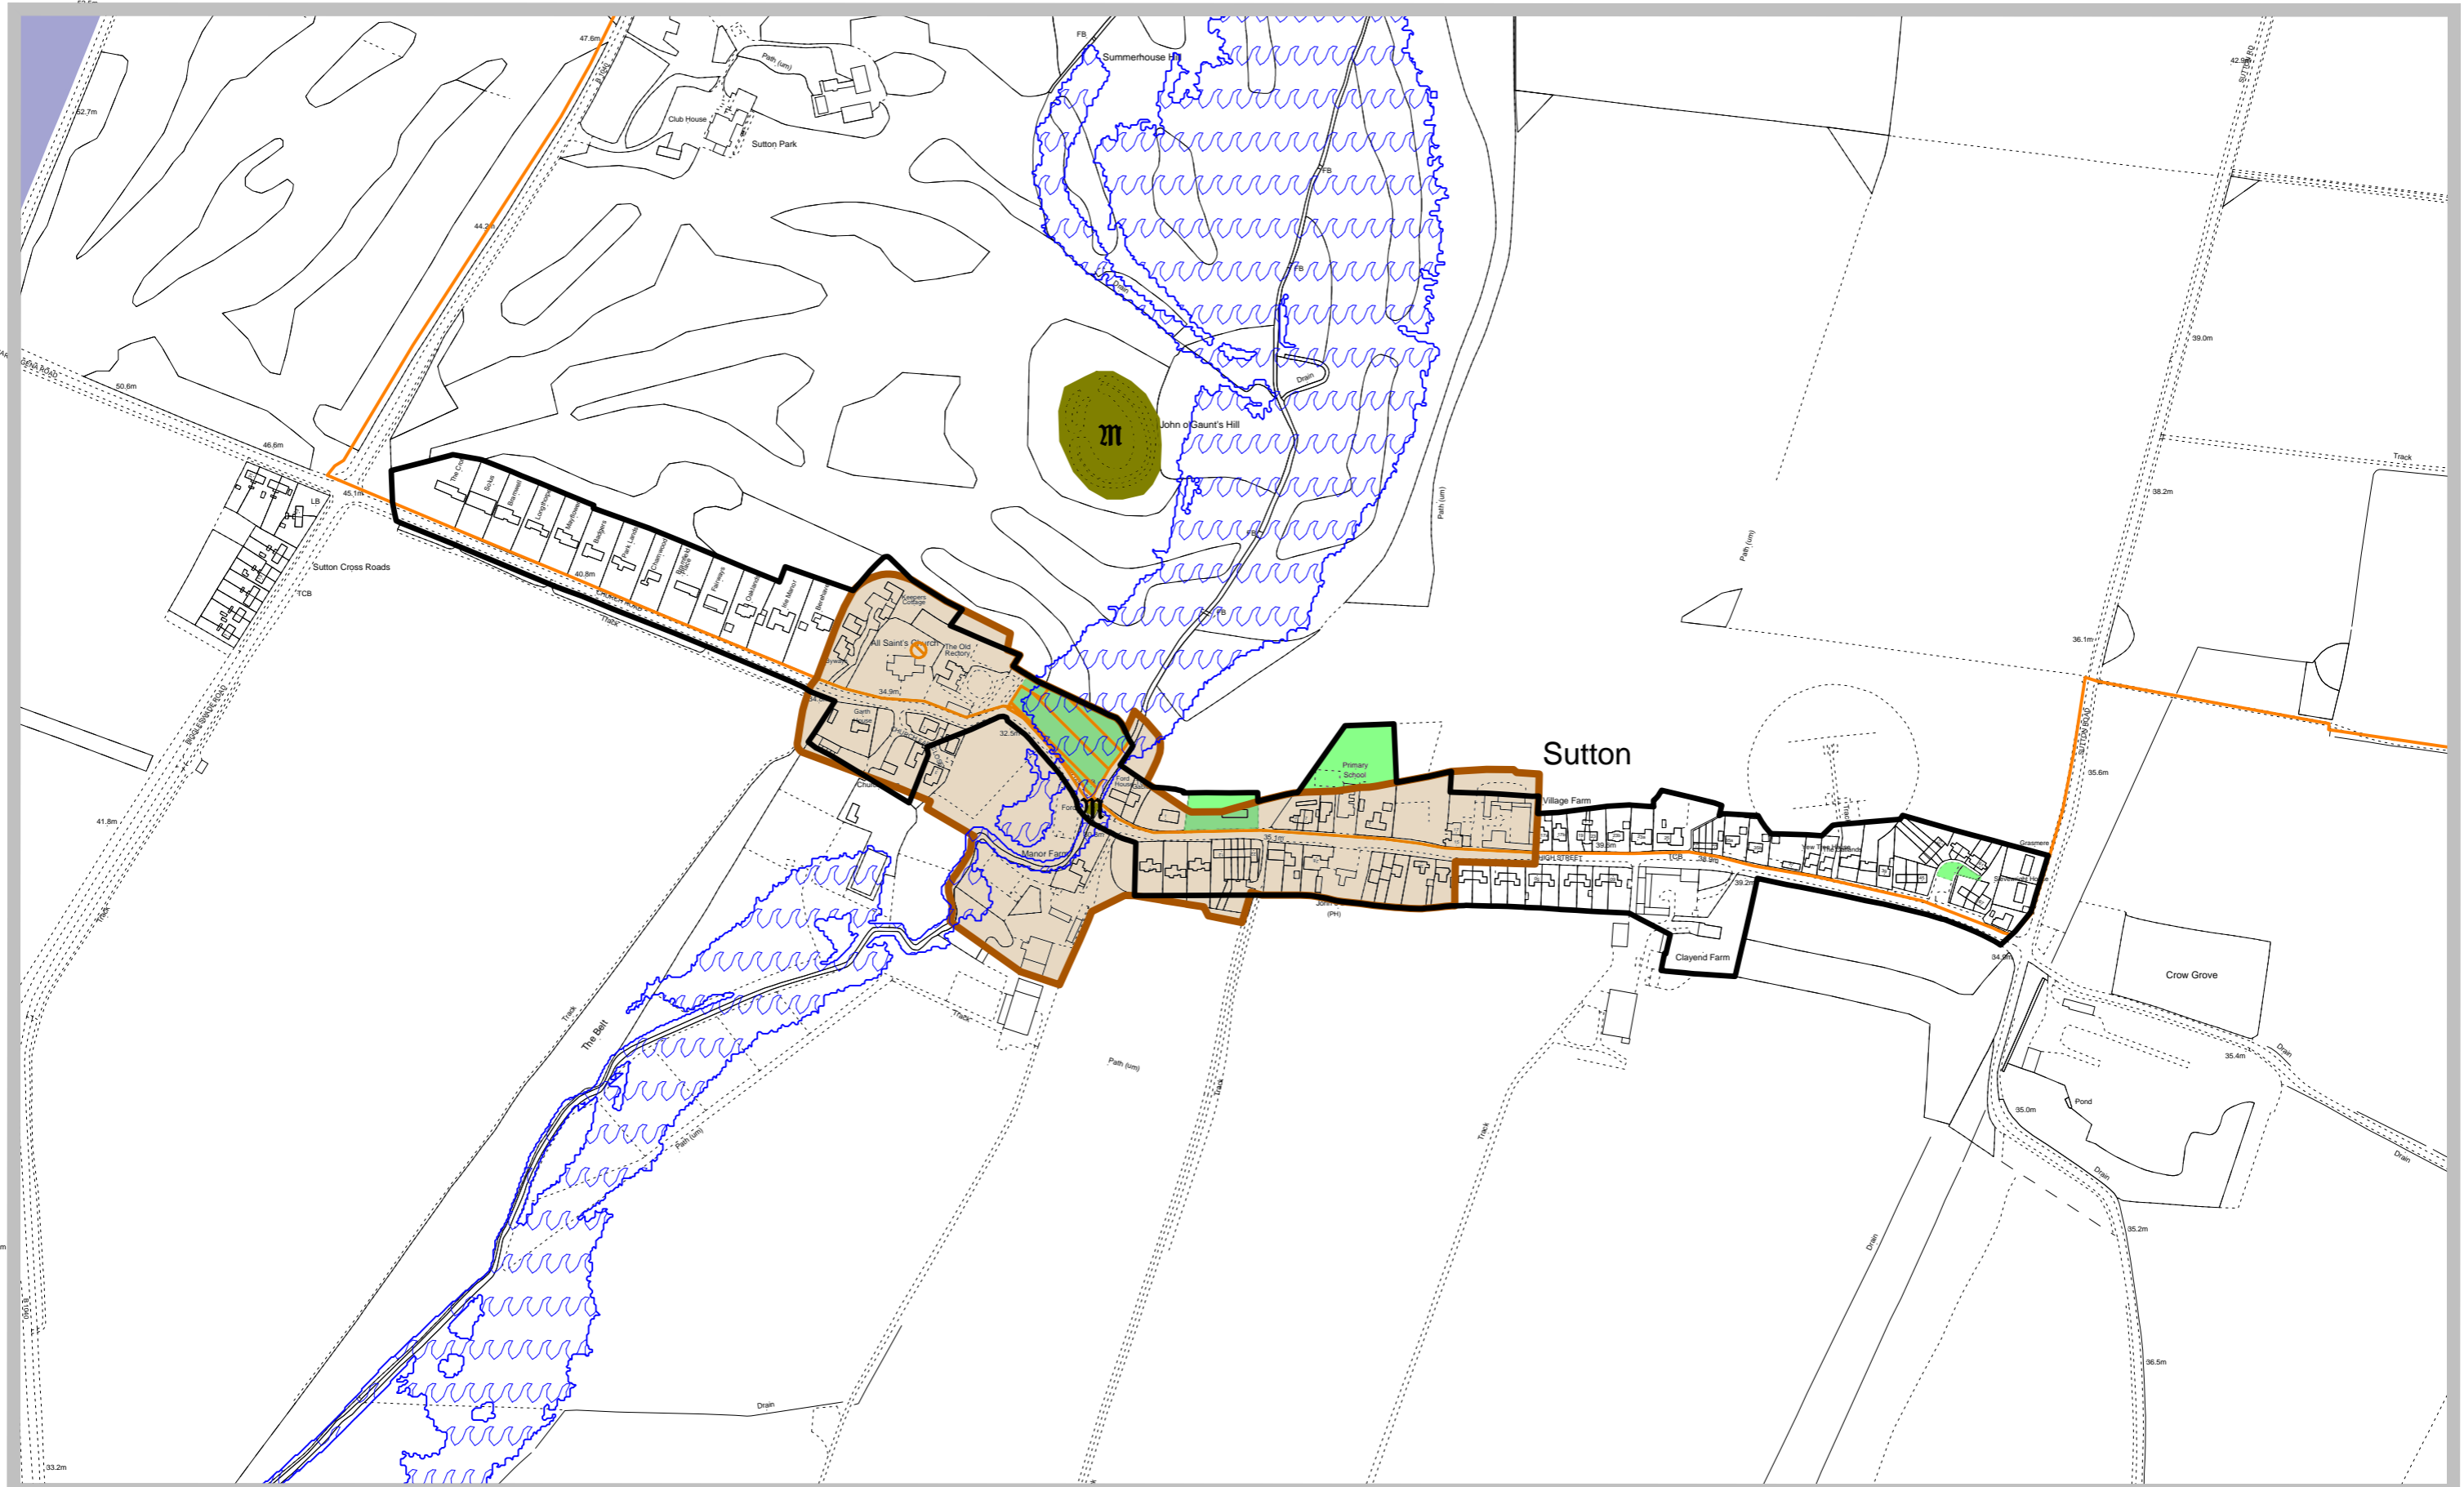

Summerhouse Hill

FB

Scale: 1:5000

This map is reproduced from Ordnance Survey material with the permission of Ordnance Survey on behalf of the Controller of Her Majesty's Stationery Office © Crown copyright. Unauthorised reproduction infringes Crown copyright and may lead to prosecution or civil proceedings. Central Bedfordshire Council. 100049029. 2011

Local Development Framework (North)  
Proposal Maps  
Published April 2011

37.5m