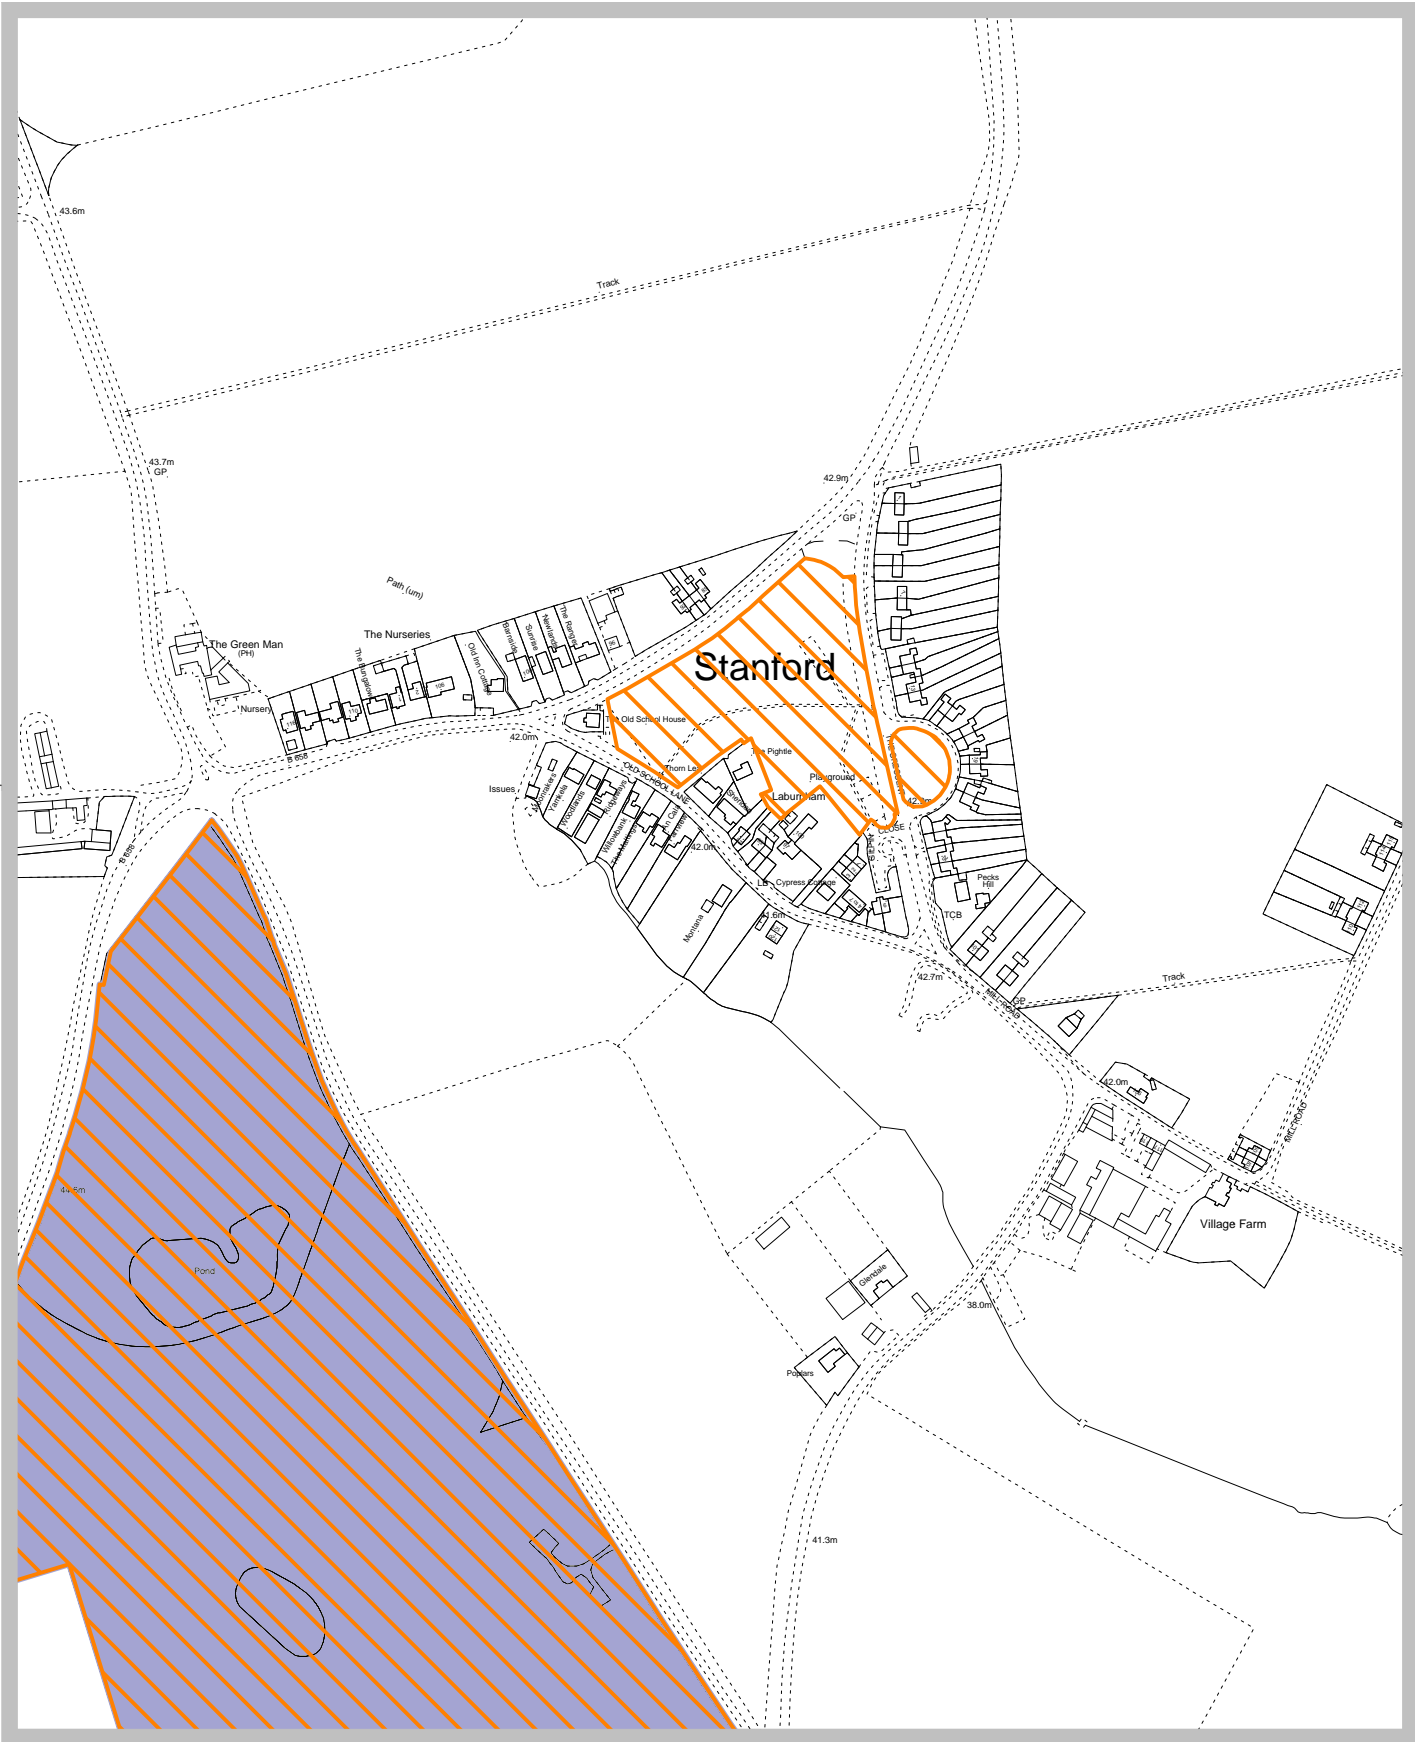

43.9m
Stanford Road

Scale: 1:5000

© Crown Copyright and database right 2011 . Ordnance Survey 100049029.
Central Bedfordshire Council

42.8m

Stanford Inset 52

Stanford Farr

45.4m

GP
39.8m

Local Development Framework (North)
Proposal Maps
Published April 2011

46.0m