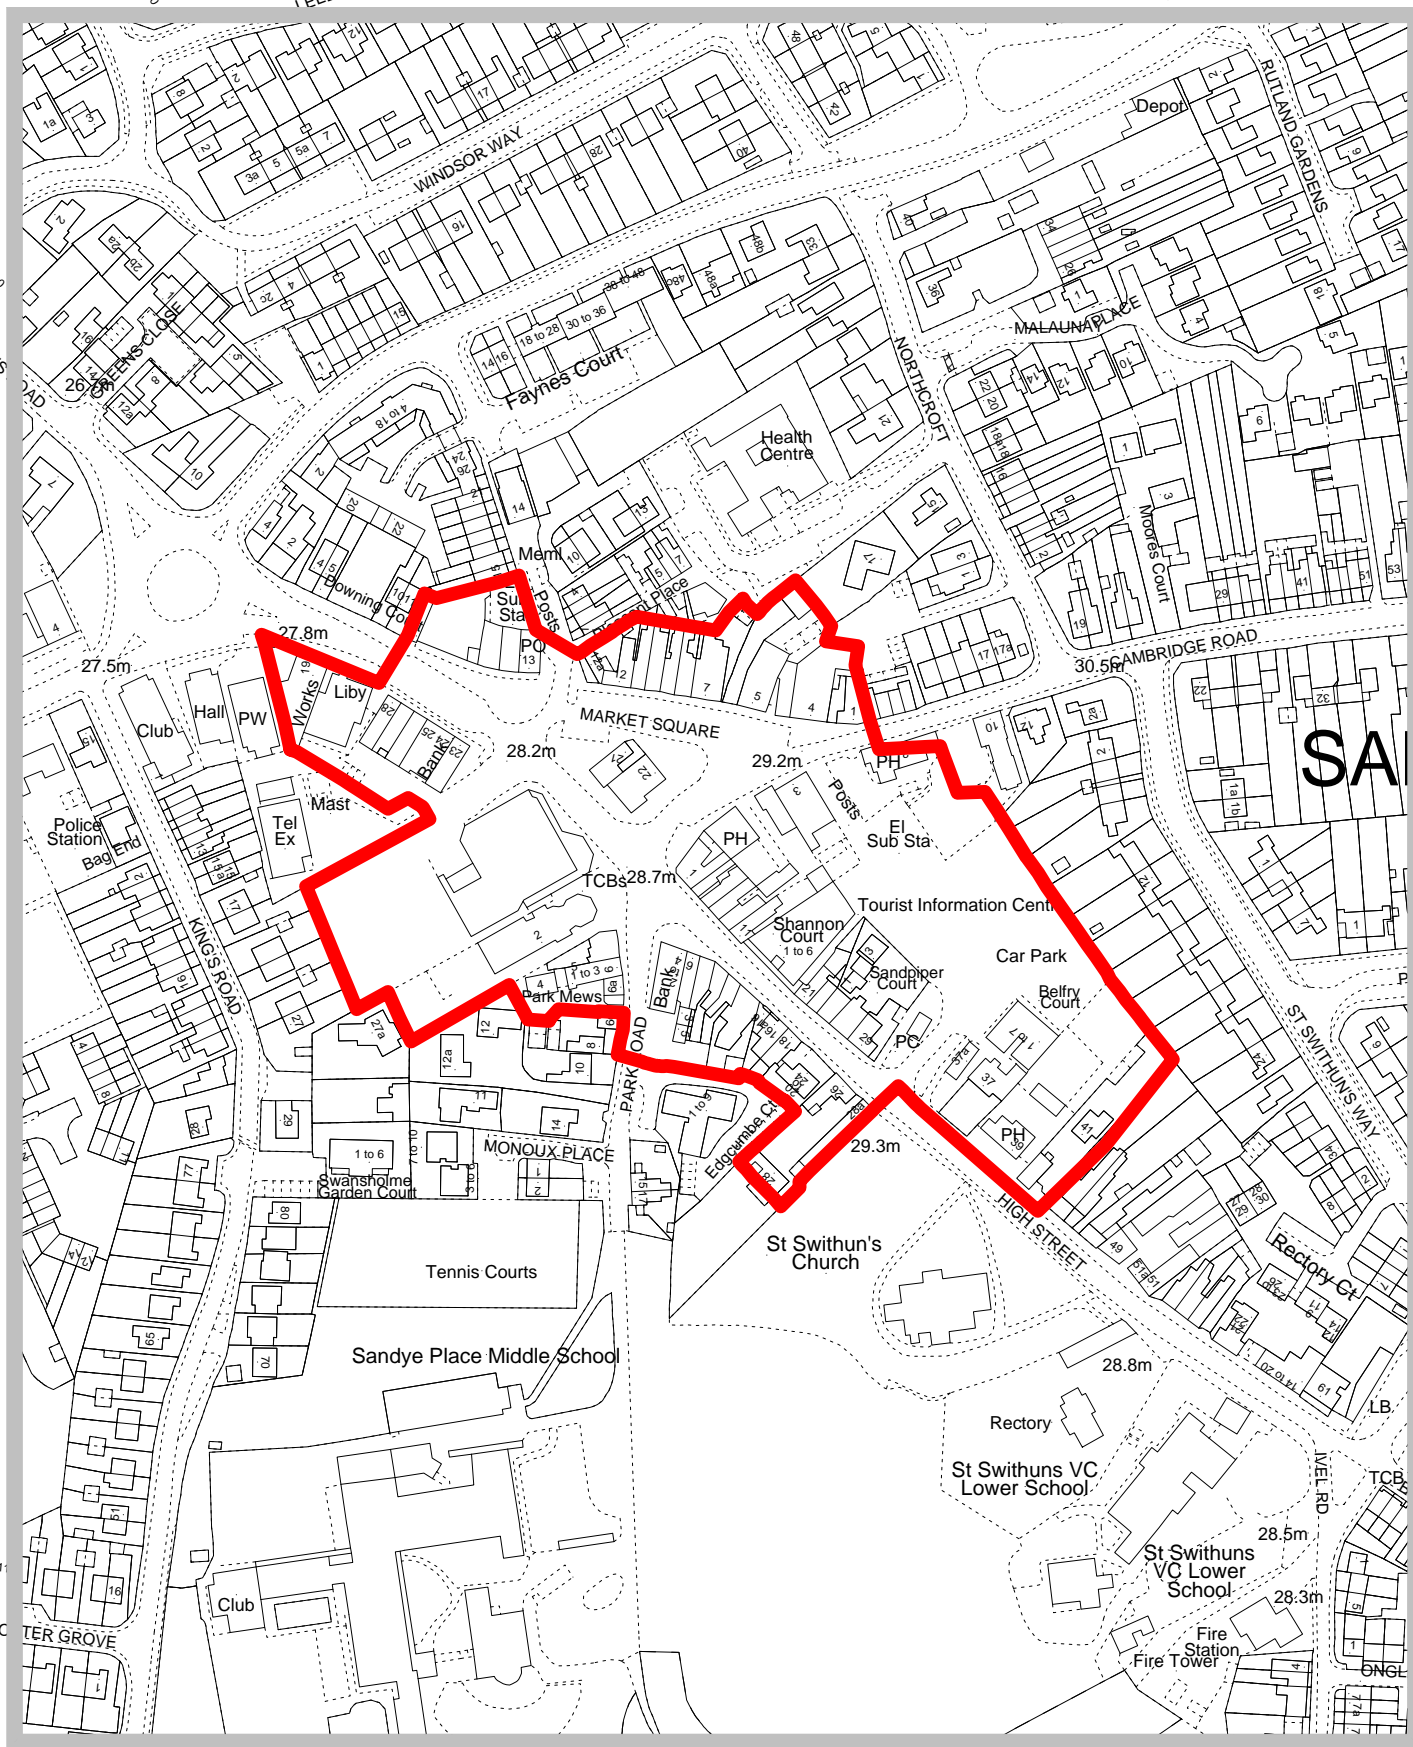

Scale: 1:2500

© Crown Copyright and database right 2011. Ordnance Survey 100049029.  
Central Bedfordshire Council

# Sandy Town Centre Boundary Inset 65

Local Development Framework (North)  
Proposal Maps  
Published April 2011