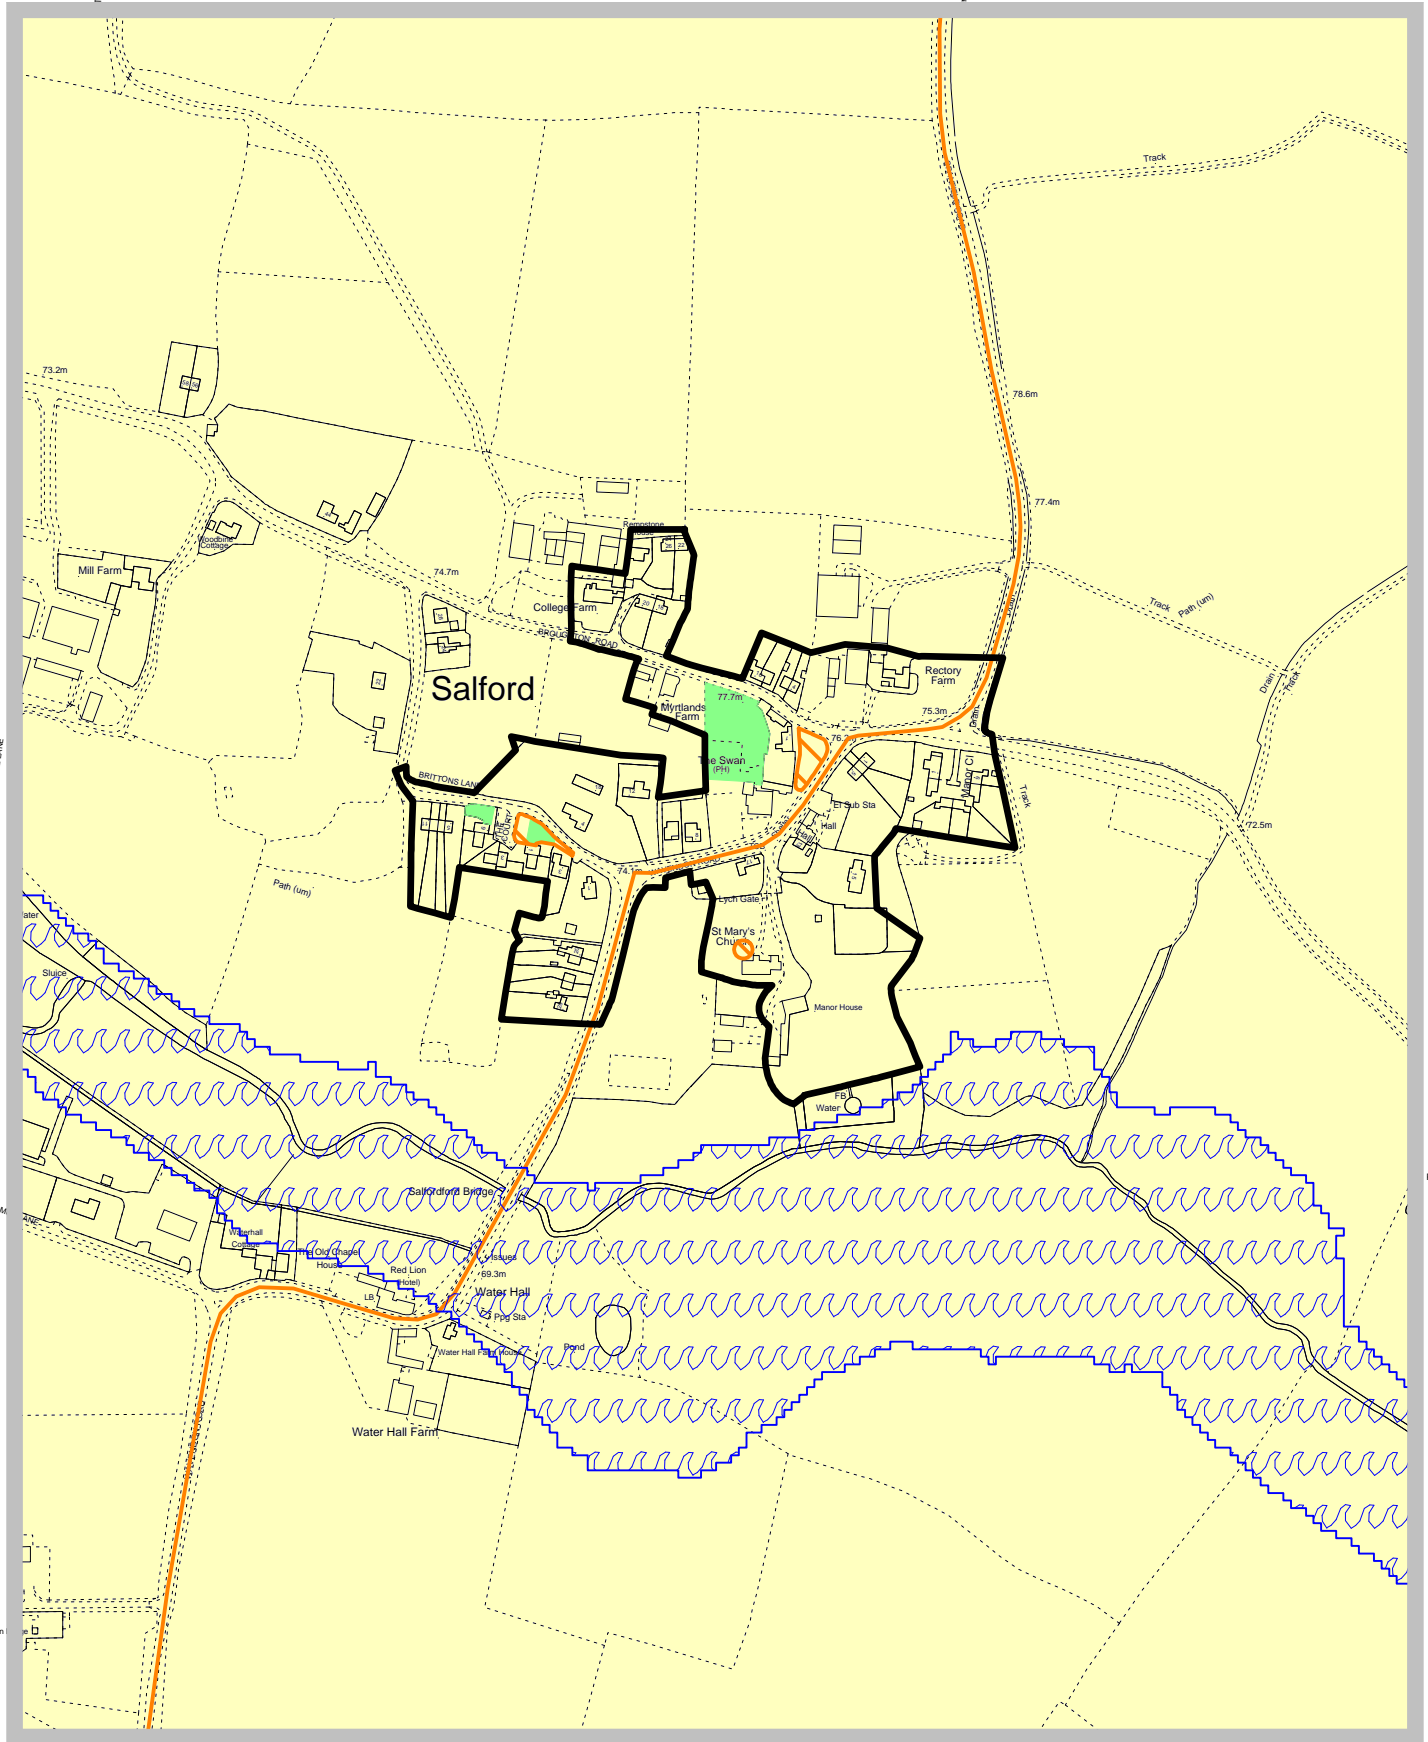

Scale: 1:5000

© Crown Copyright and database right 2011 . Ordnance Survey 100049029.  
Central Bedfordshire Council

# Salford Inset 46

Mill (disused)

Homelands Farm

Bryon

73.5m

Pond

CH

**Local Development Framework (North)  
Proposal Maps  
Published April 2011**