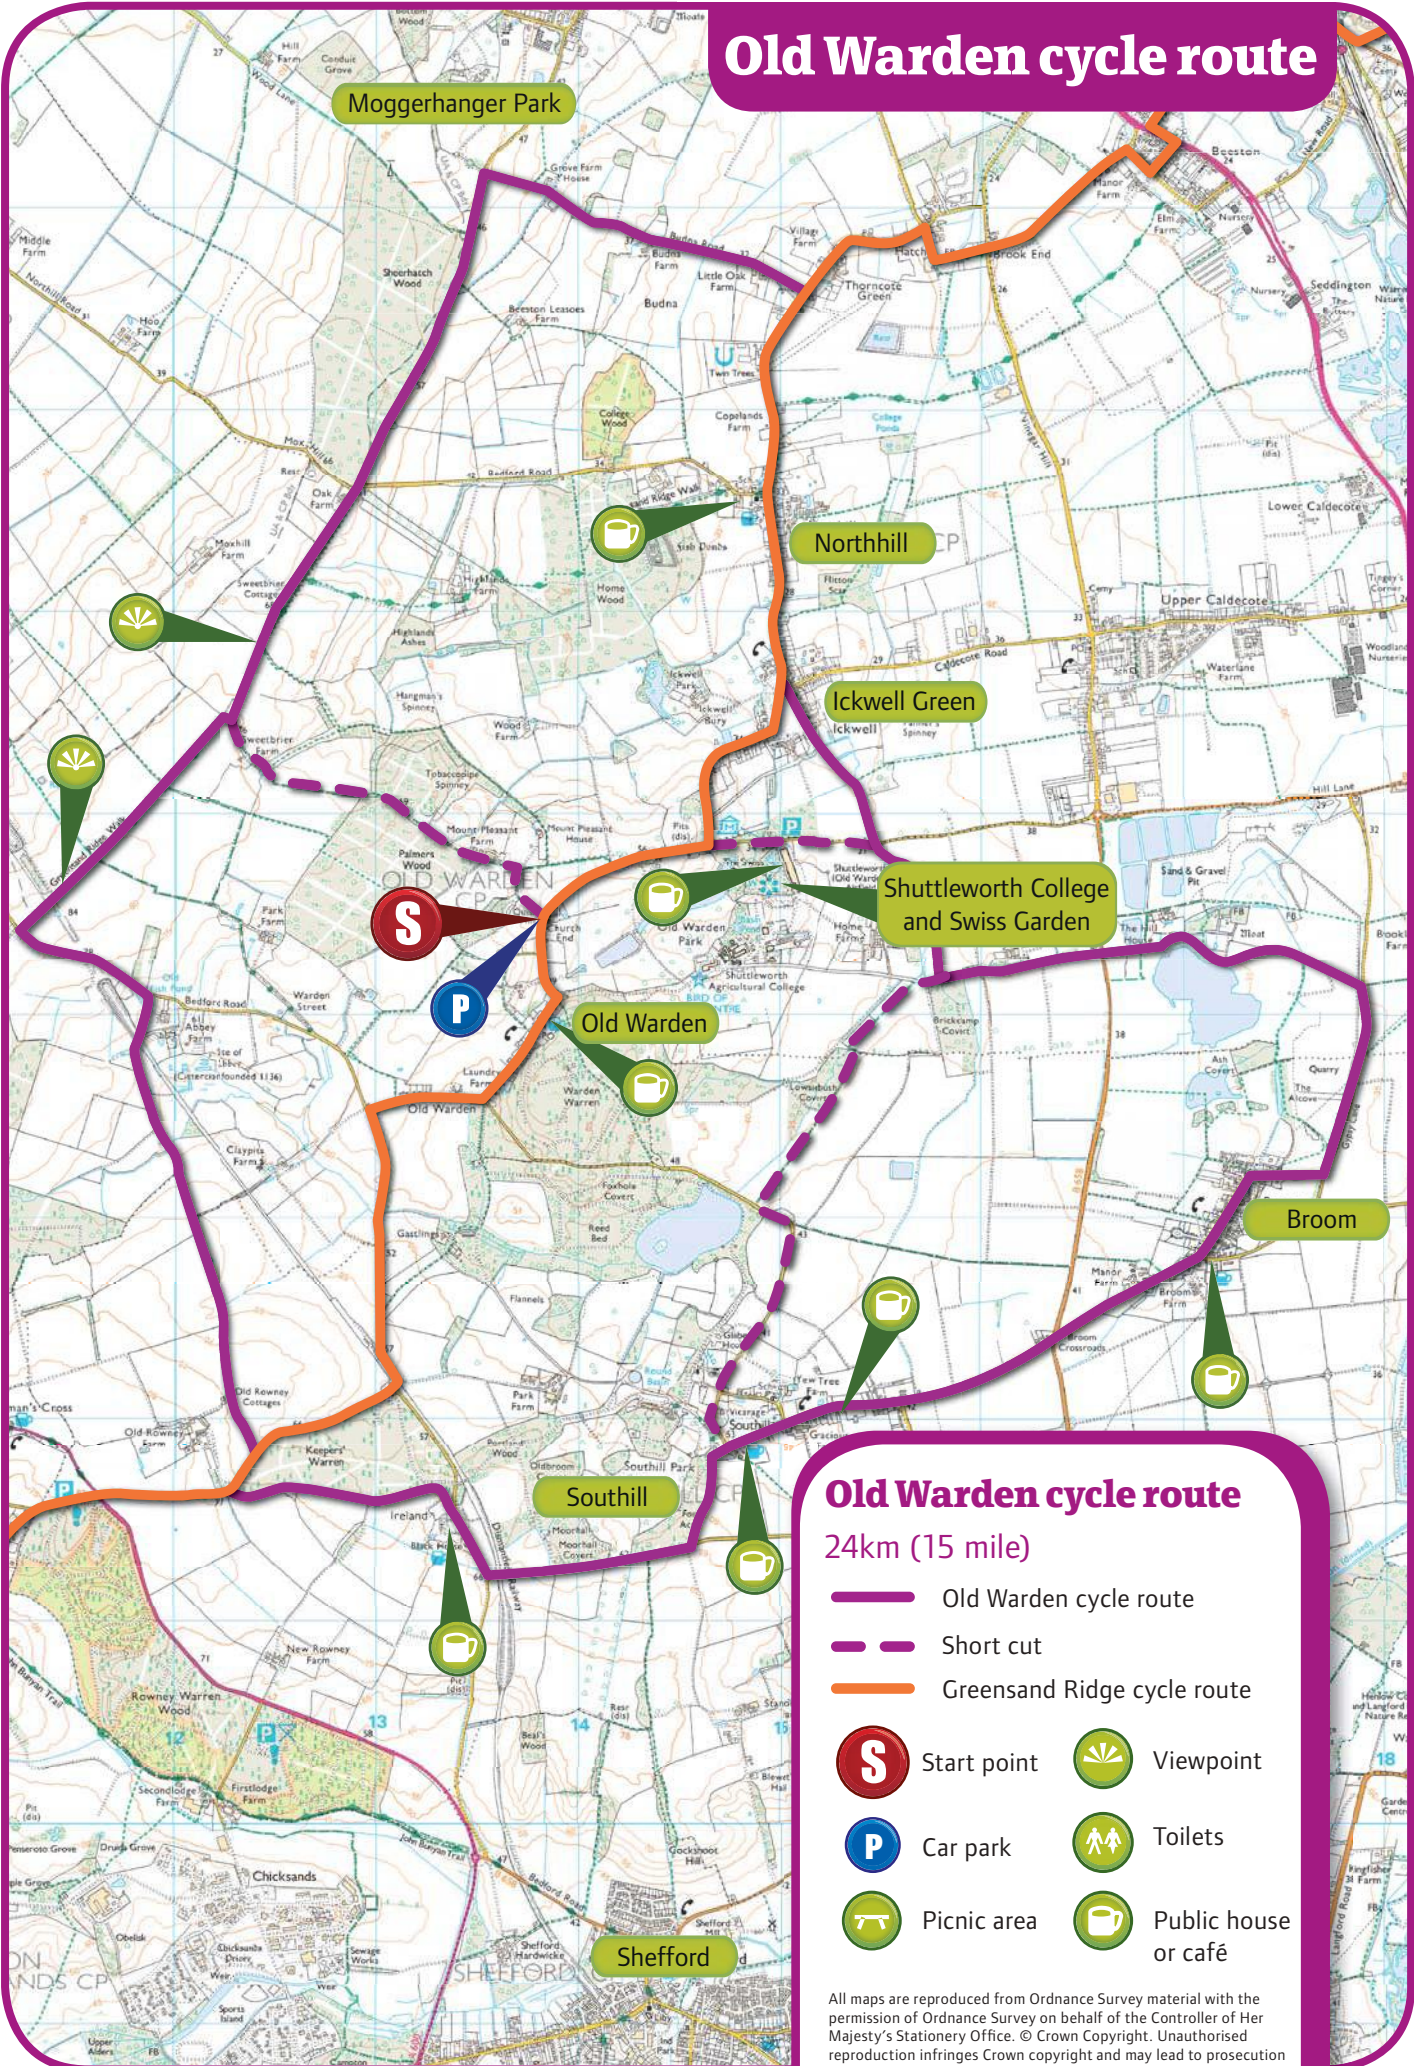

Old Warden cycle route

Old Warden cycle route

24km (15 mile)

-  Old Warden cycle route
-  Short cut
-  Greensand Ridge cycle route
-  Start point
-  Viewpoint
-  Car park
-  Toilets
-  Picnic area
-  Public house or café

All maps are reproduced from Ordnance Survey material with the permission of Ordnance Survey on behalf of the Controller of Her Majesty's Stationery Office. © Crown Copyright. Unauthorised reproduction infringes Crown copyright and may lead to prosecution or civil proceedings. Central Bedfordshire Council. 100049029 2012.