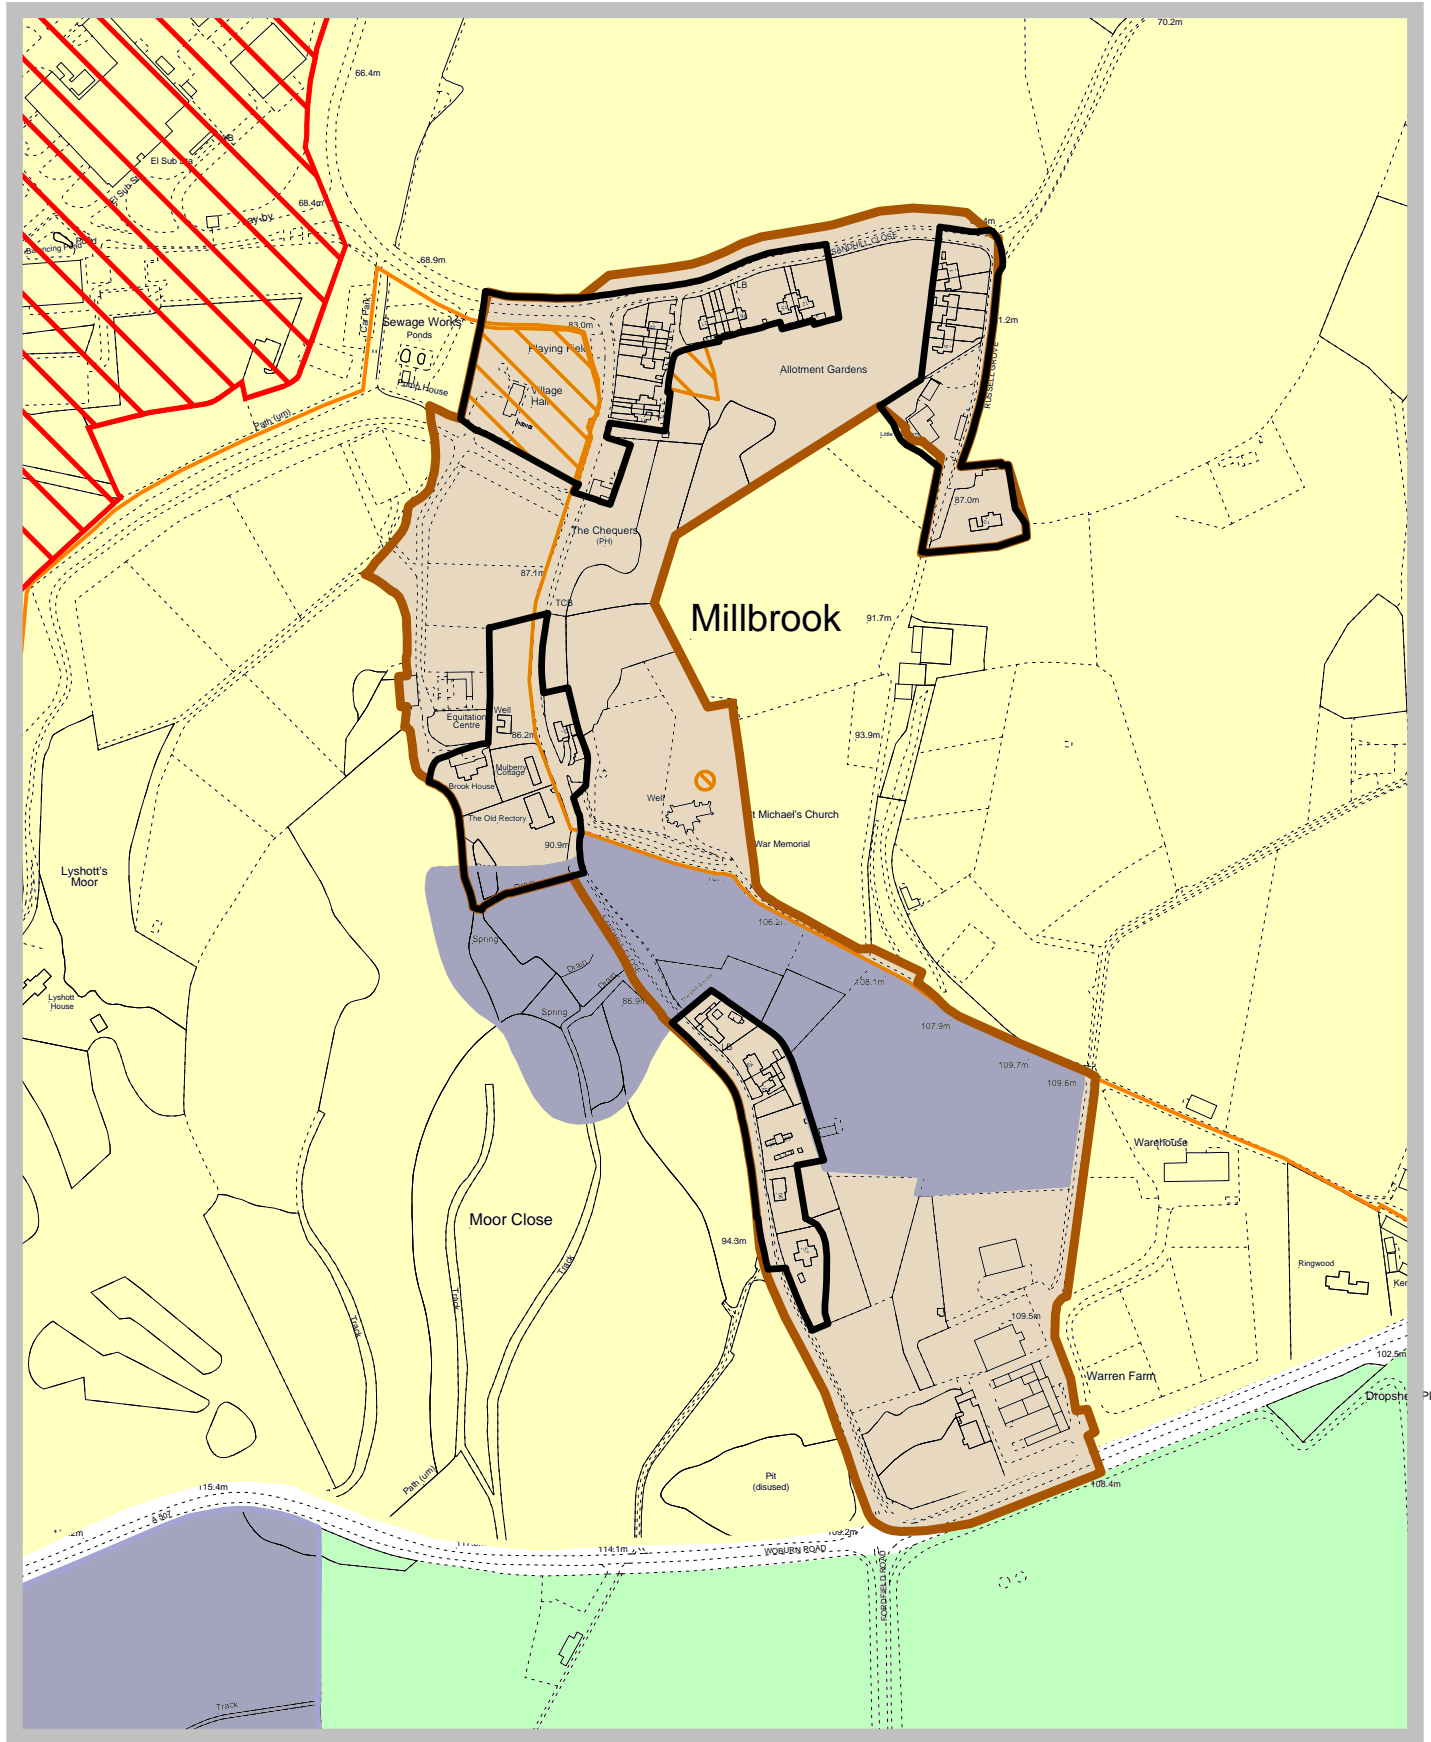

Scale: 1:5000

© Crown Copyright and database right 2011 . Ordnance Survey 100049029.
Central Bedfordshire Council

Millbrook
Inset 38

Lower Farm

Wells

Local Development Framework (North)
Proposal Maps
Published April 2011