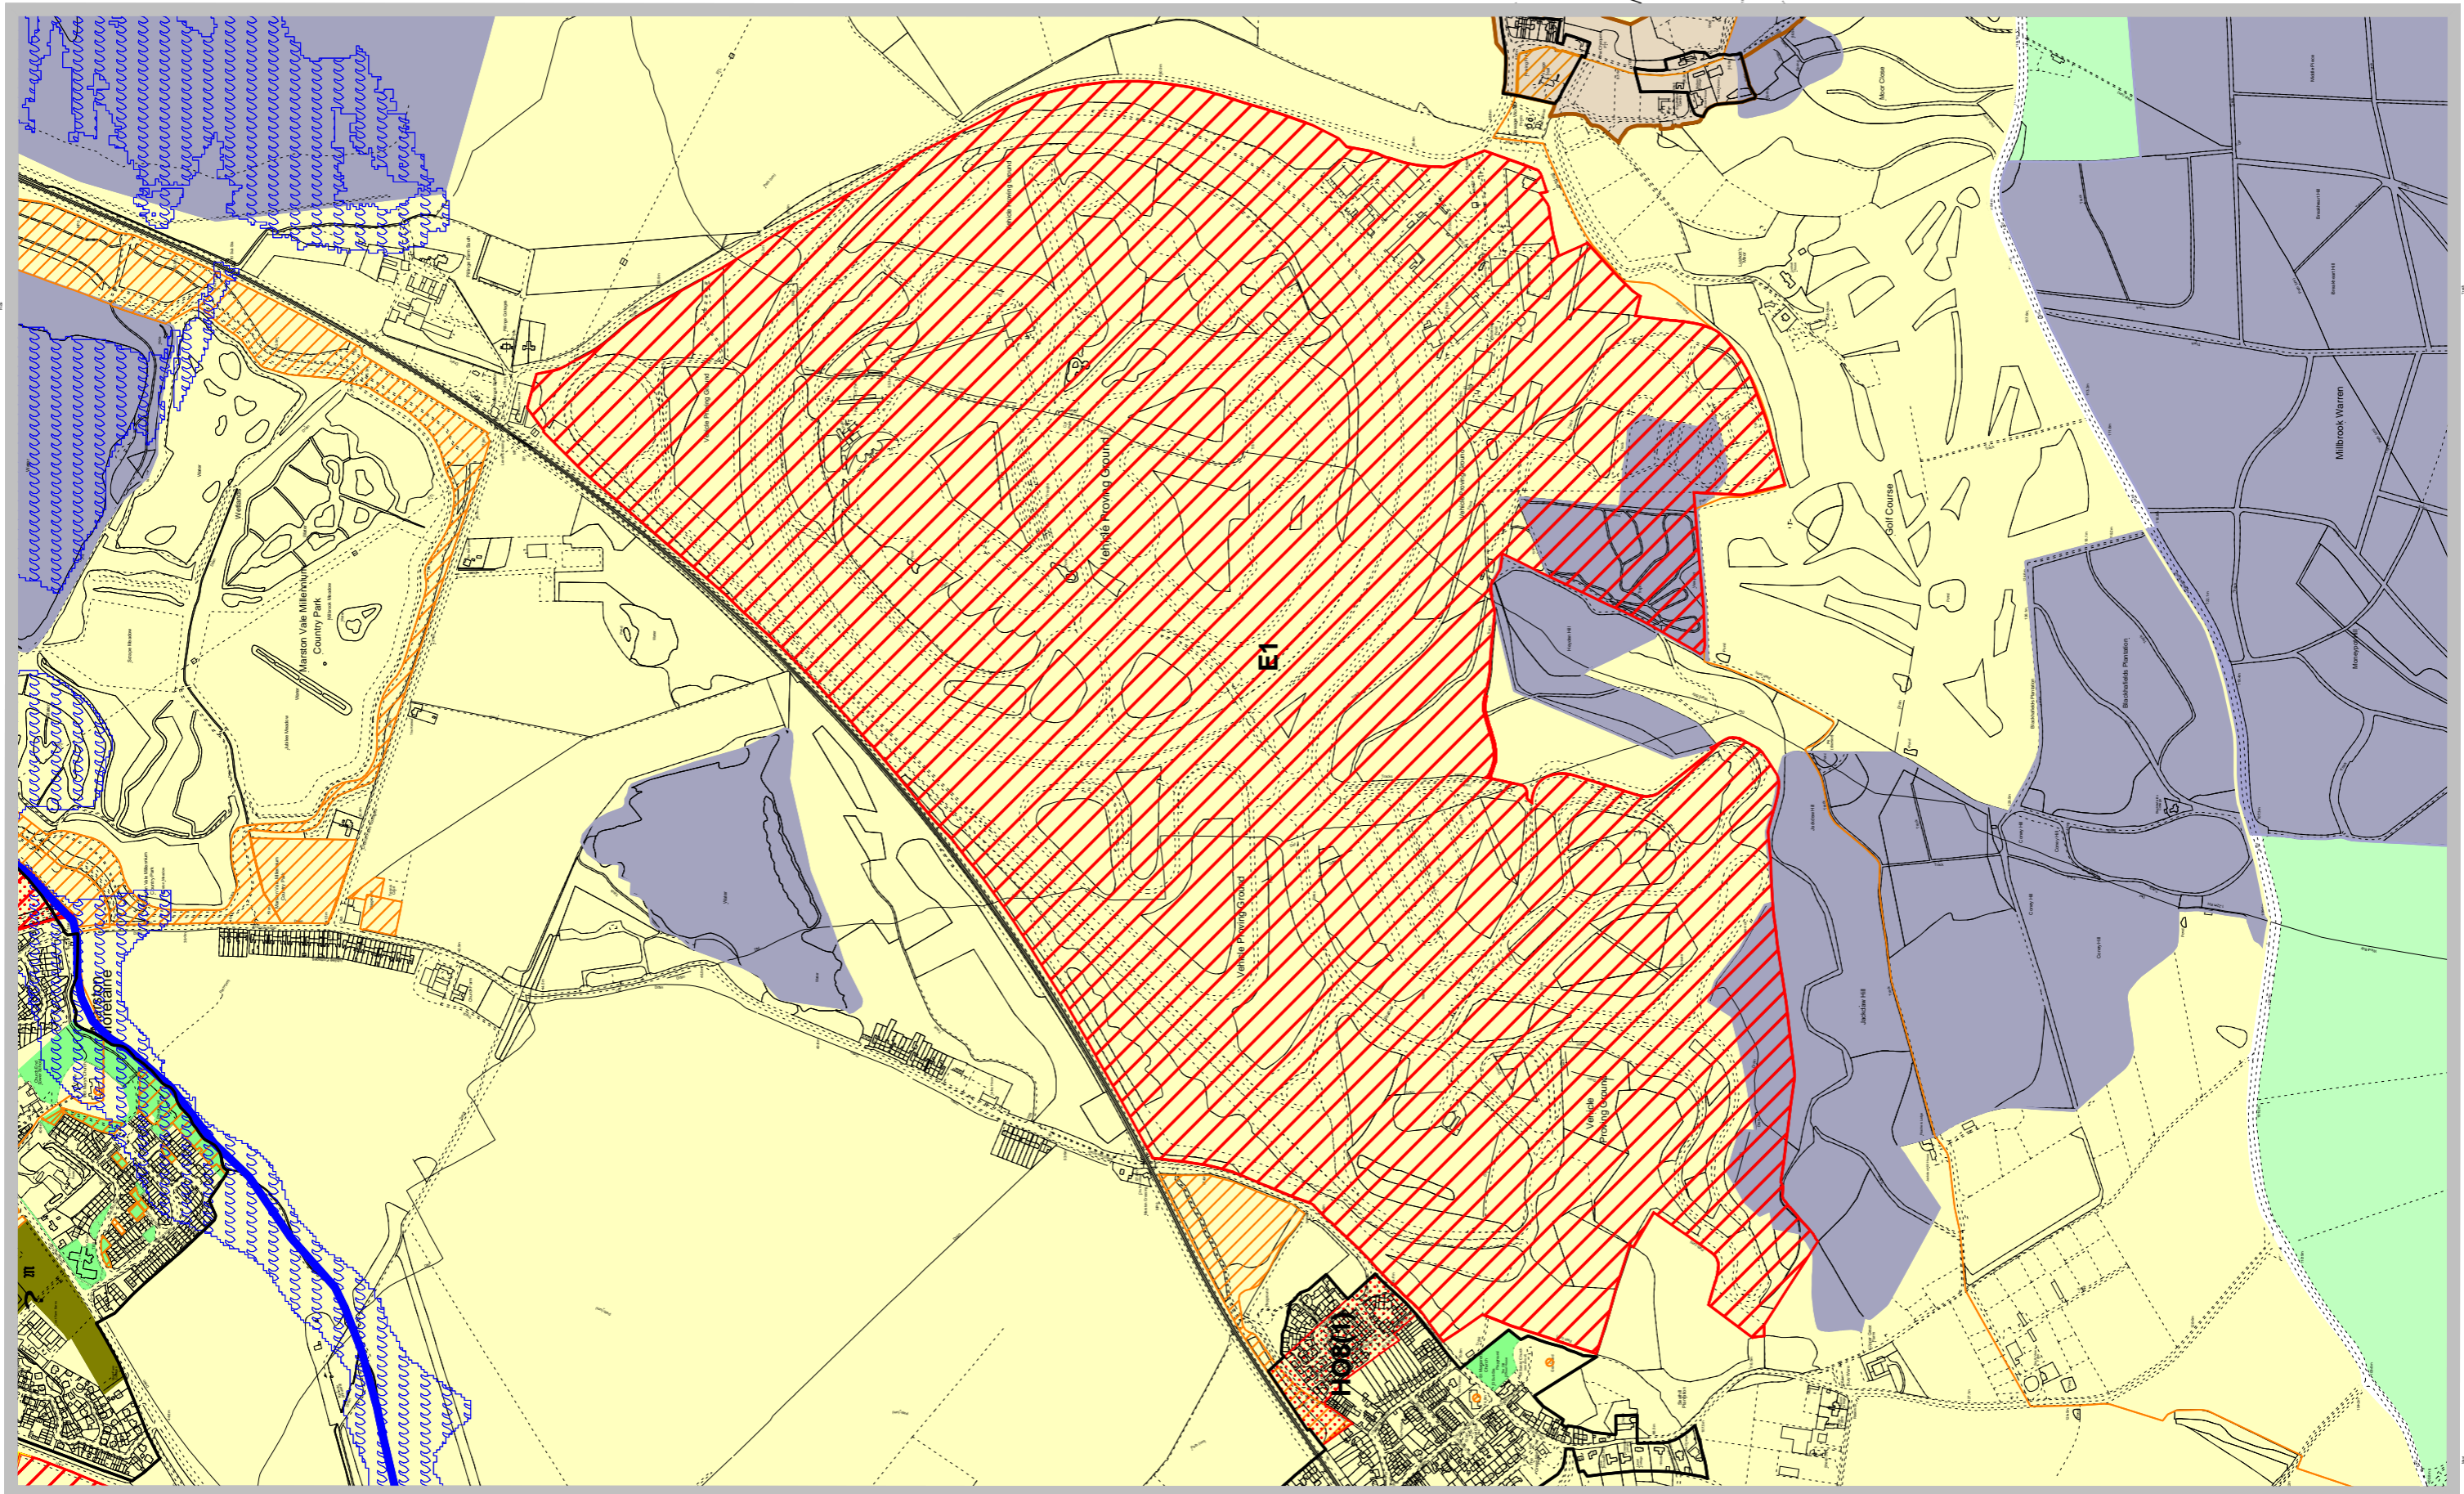

Millbrook Proving Ground Inset 39

Marston Vale Millennium
Country Park

Pit
(disused)

Pit
(disused)

Scale: 1:10000

© Crown Copyright and database right 2011 . Ordnance Survey 100049029.
Central Bedfordshire Council

Local Development Framework (North)
Proposal Maps
Published April 2011