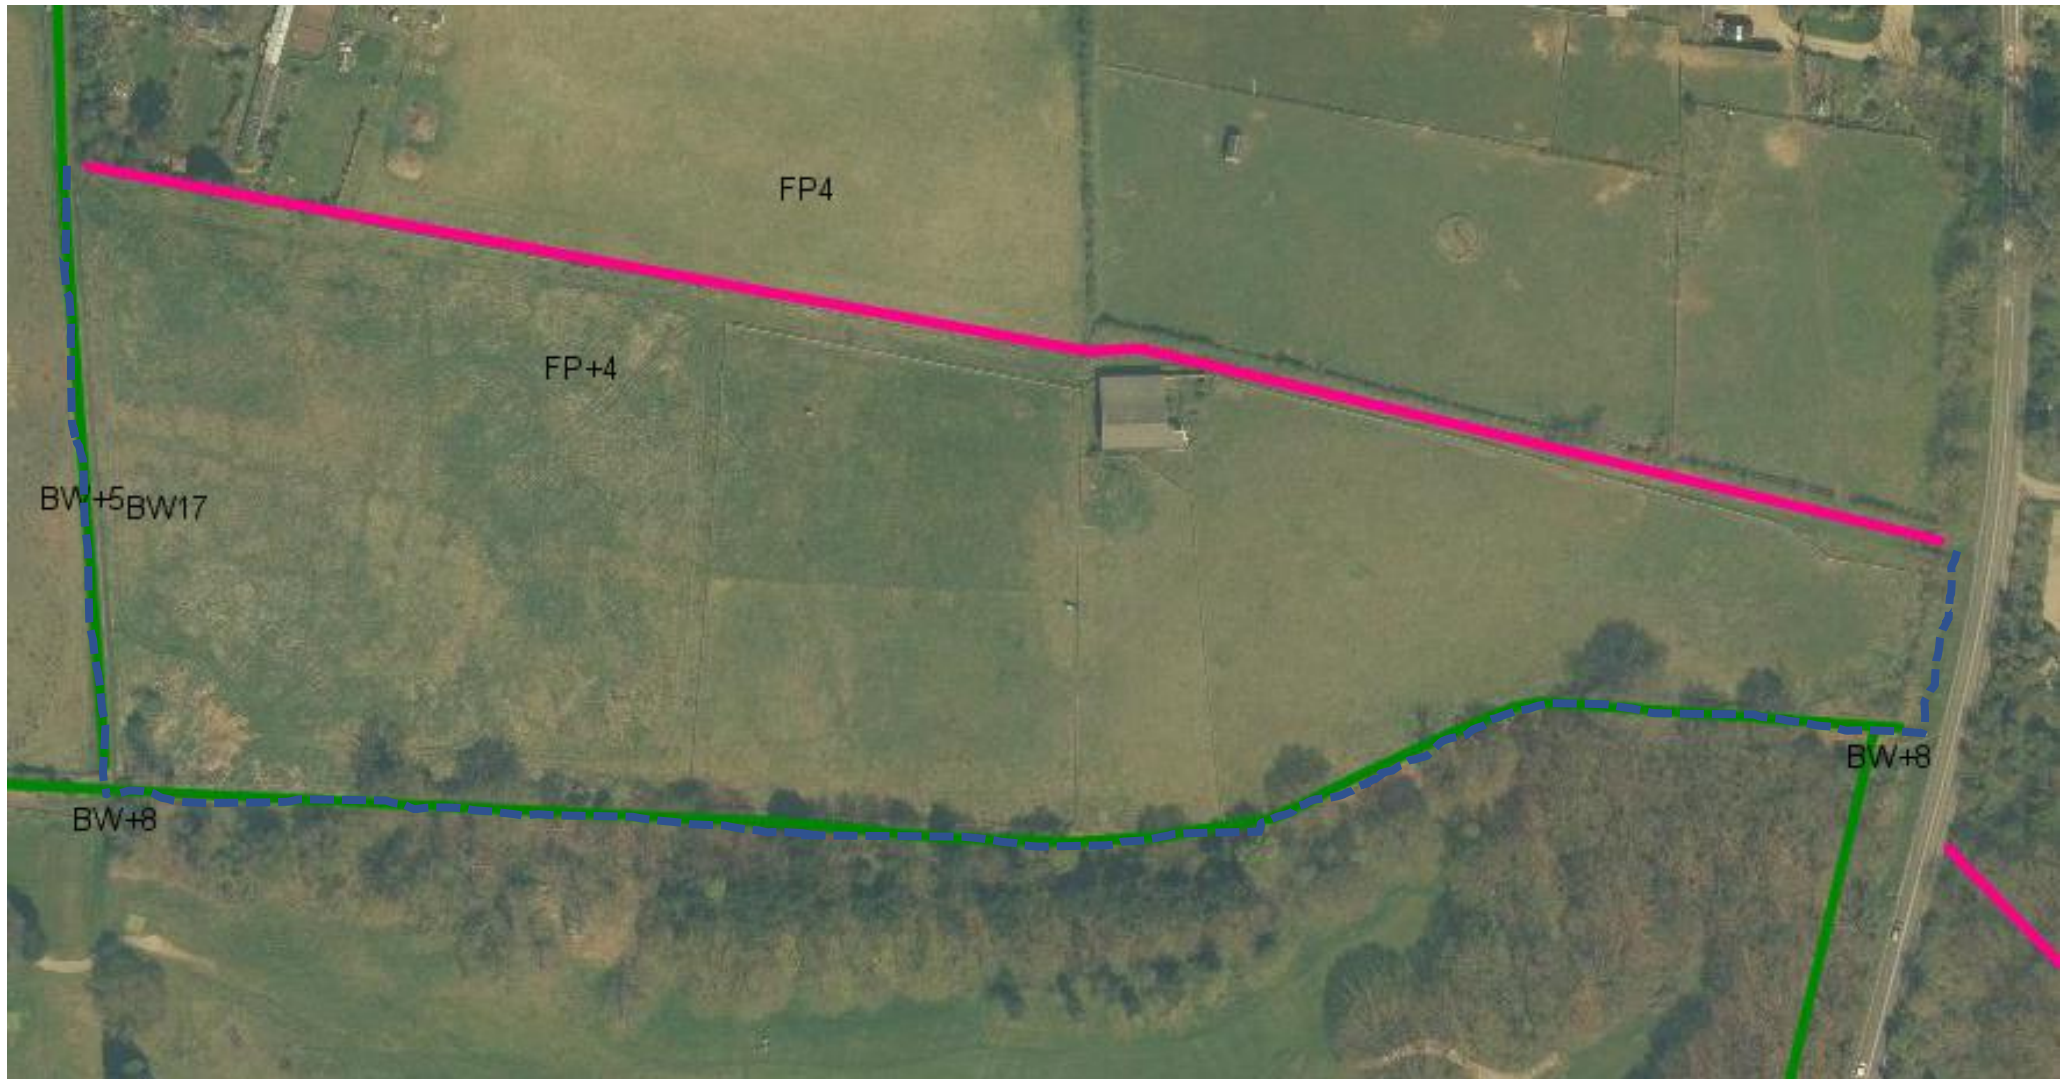

Footpath Closure - Alternative Route

Key:  Temporary access via Bridleway 8.

For further information please contact Christopher Dorow Rights of Way Officer – Tel 0300 3006906