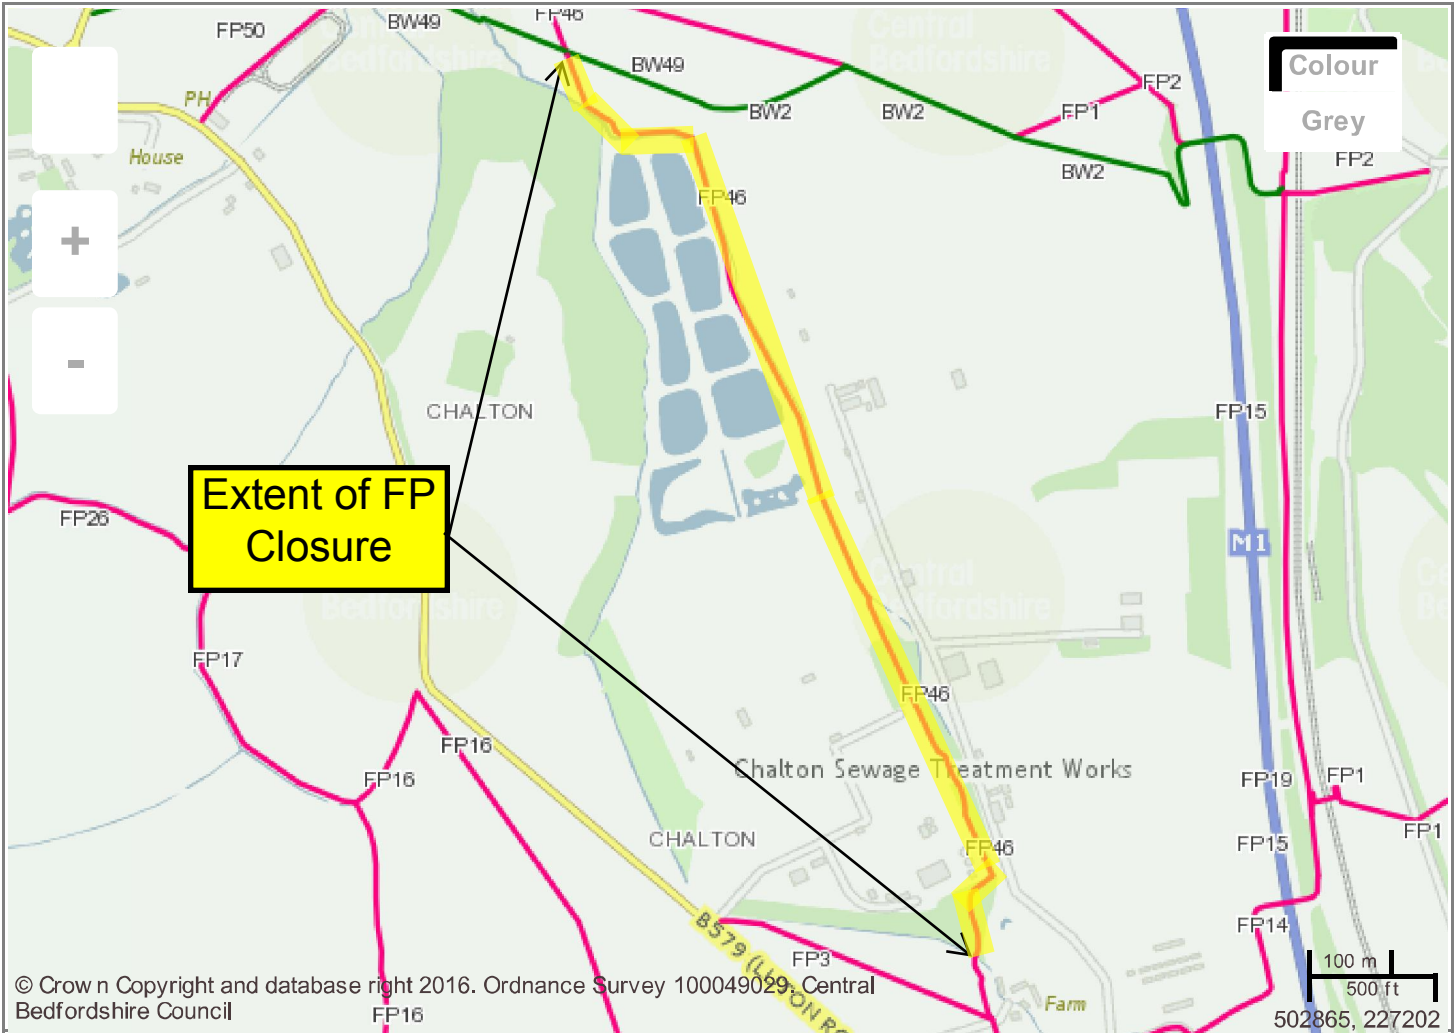

My Central Bedfordshire

- My property
- My nearest
- My maps

Feedback

Chalton Cottage, The Lane, Chalton, LU4 9UE

A great place to live and work.