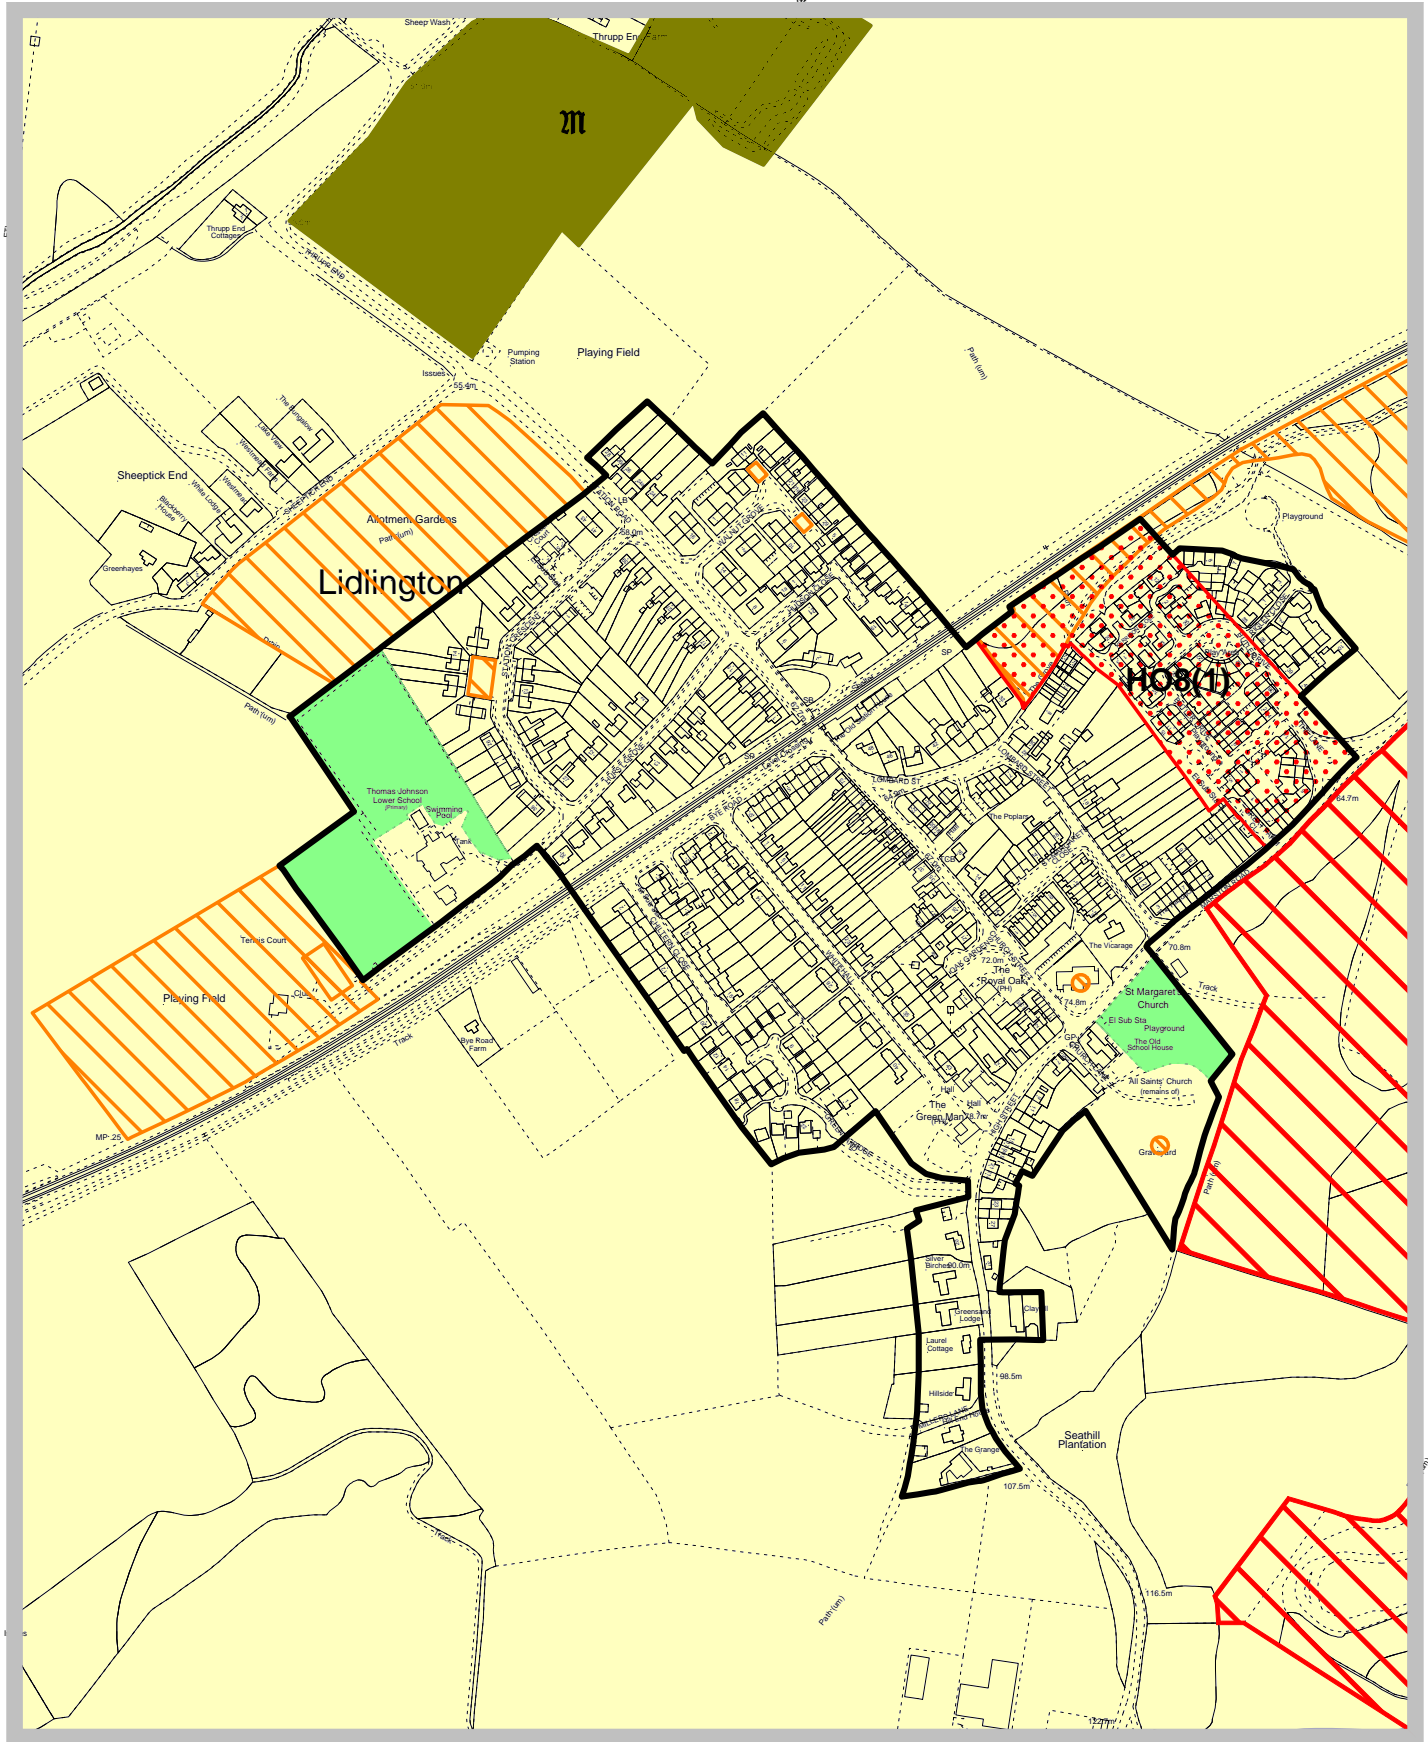

Scale: 1:5500

© Crown Copyright and database right 2011. Ordnance Survey 100049029.
Central Bedfordshire Council

Lidlington Inset 34

BOUGHTON END LANE 119.3m 124.4m 131.8m 119.3m
 Sheep Dip 126.1m Bury Ware
 Top Farm Peacock Cottage 128.1m
 Reservoir Upper Great Farm

**Local Development Framework (North)
 Proposal Maps
 Published April 2011**