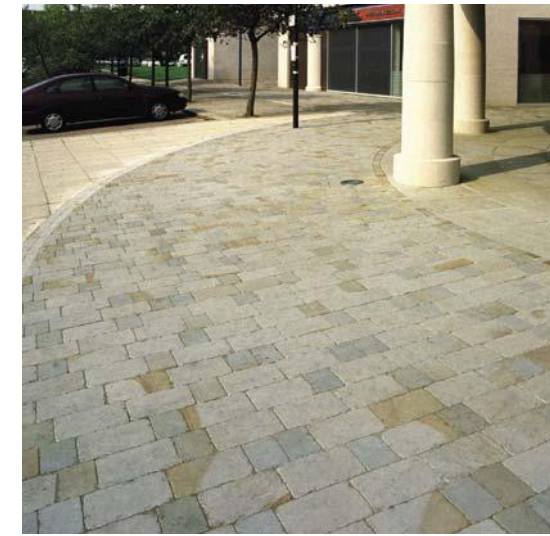

**1** Gateway feature defines the entrance to the Town Centre

**2** Street furniture - lighting, seating, bollards, signage - to be coordinated throughout the Town Centre

**3** Water feature creates interest in newly created public square and helps define space

**4** Building lighting and the use of LED pavement uplighters demarcate key pedestrian routes, light trees and water

**5** Paving defines routes and walkways

**6** Paving and street furniture co-ordinated to create a high quality public realm

**7** Pavilion building addresses public realm on all sides

**8** High quality materials reflect heritage of the area

**9** Tree planting defines parking areas