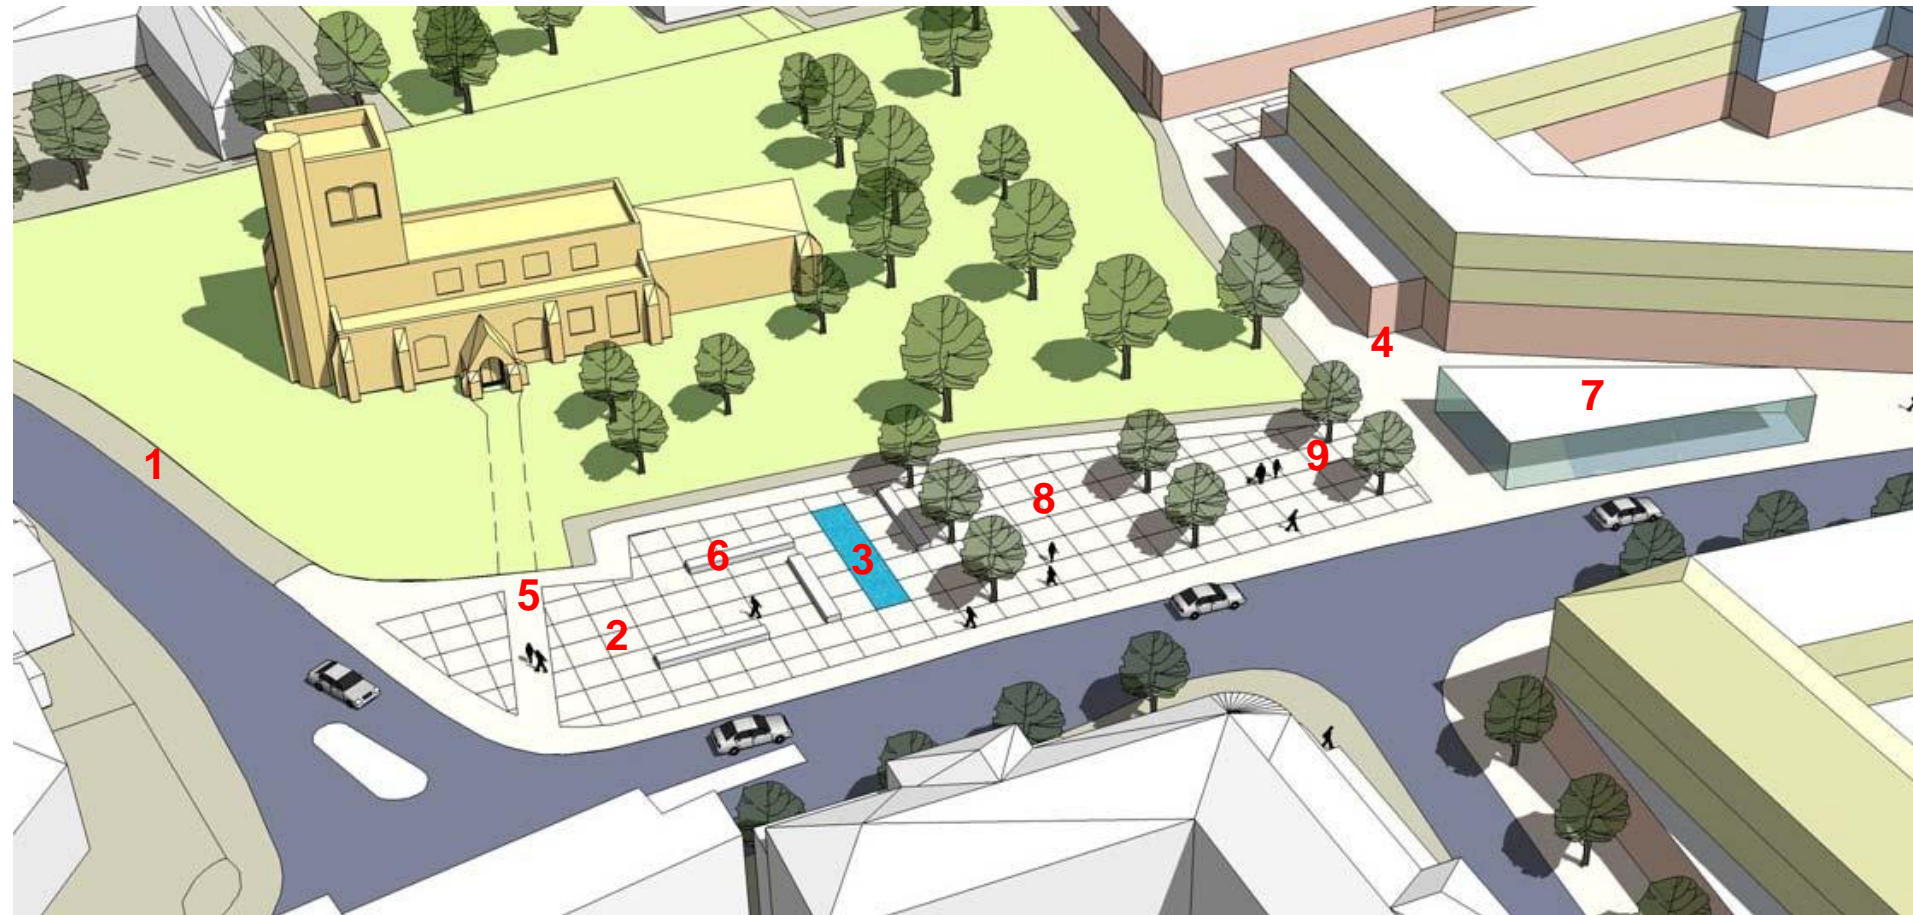

**1** Gateway feature defines the entrance to the Town Centre

**2** Street furniture - lighting, seating, bollards, signage - to be coordinated throughout the Town Centre

**3** Water feature creates interest in newly created public square and helps define space

**4** Building lighting and the use of LED pavement uplighters demarcate key pedestrian routes, light trees and water

**5** Paving defines routes and walkways

**6** Paving and street furniture co-ordinated to create a high quality public realm

**7** Pavilion building addresses public realm on all sides

**8** High quality materials reflect heritage of the area

**9** Tree planting defines parking areas

# Plan 7: Indicative Ideas for the Public Realm