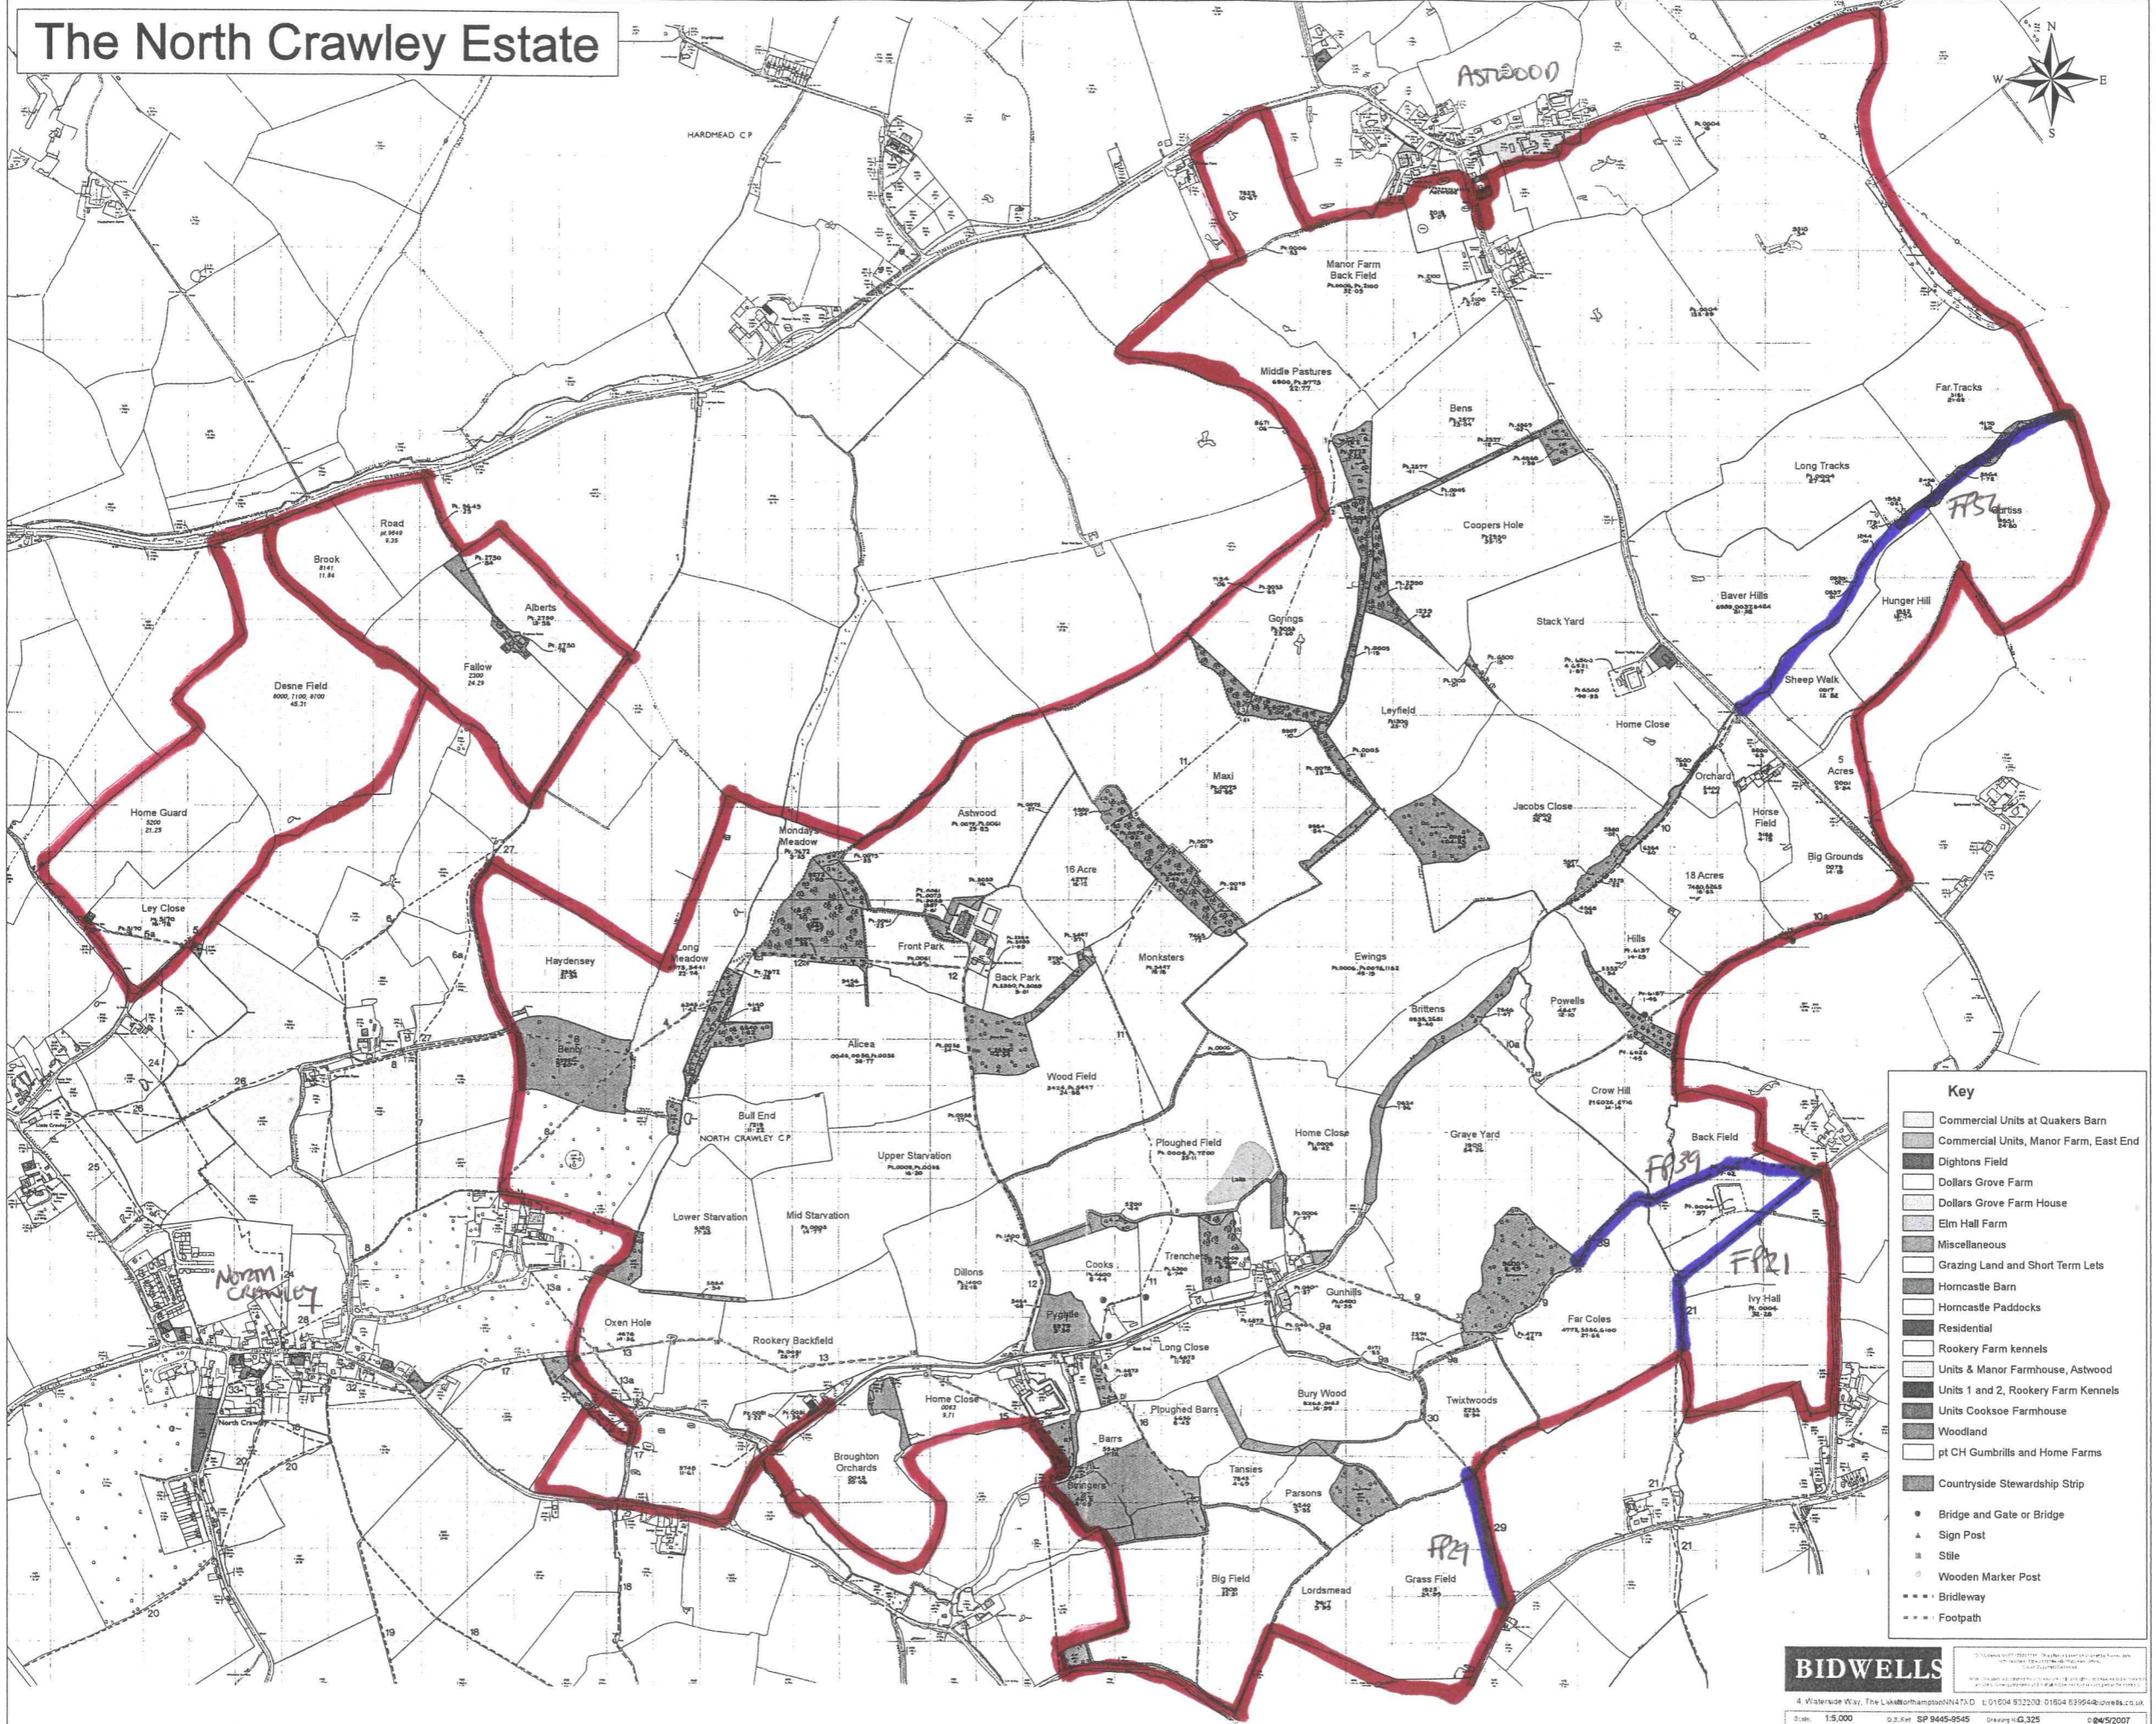

# The North Crawley Estate

**Key**

[Symbol]	Commercial Units at Quakers Barn
[Symbol]	Commercial Units, Manor Farm, East End
[Symbol]	Dightons Field
[Symbol]	Dollars Grove Farm
[Symbol]	Dollars Grove Farm House
[Symbol]	Elm Hall Farm
[Symbol]	Miscellaneous
[Symbol]	Grazing Land and Short Term Lets
[Symbol]	Horncastle Barn
[Symbol]	Horncastle Paddocks
[Symbol]	Residential
[Symbol]	Rookery Farm kennels
[Symbol]	Units & Manor Farmhouse, Astwood
[Symbol]	Units 1 and 2, Rookery Farm Kennels
[Symbol]	Units Cooks Farmhouse
[Symbol]	Woodland
[Symbol]	pt CH Gunbrills and Home Farms
[Symbol]	Countryside Stewardship Strip
[Symbol]	Bridge and Gate or Bridge
[Symbol]	Sign Post
[Symbol]	Stile
[Symbol]	Wooden Marker Post
[Symbol]	Bridleway
[Symbol]	Footpath