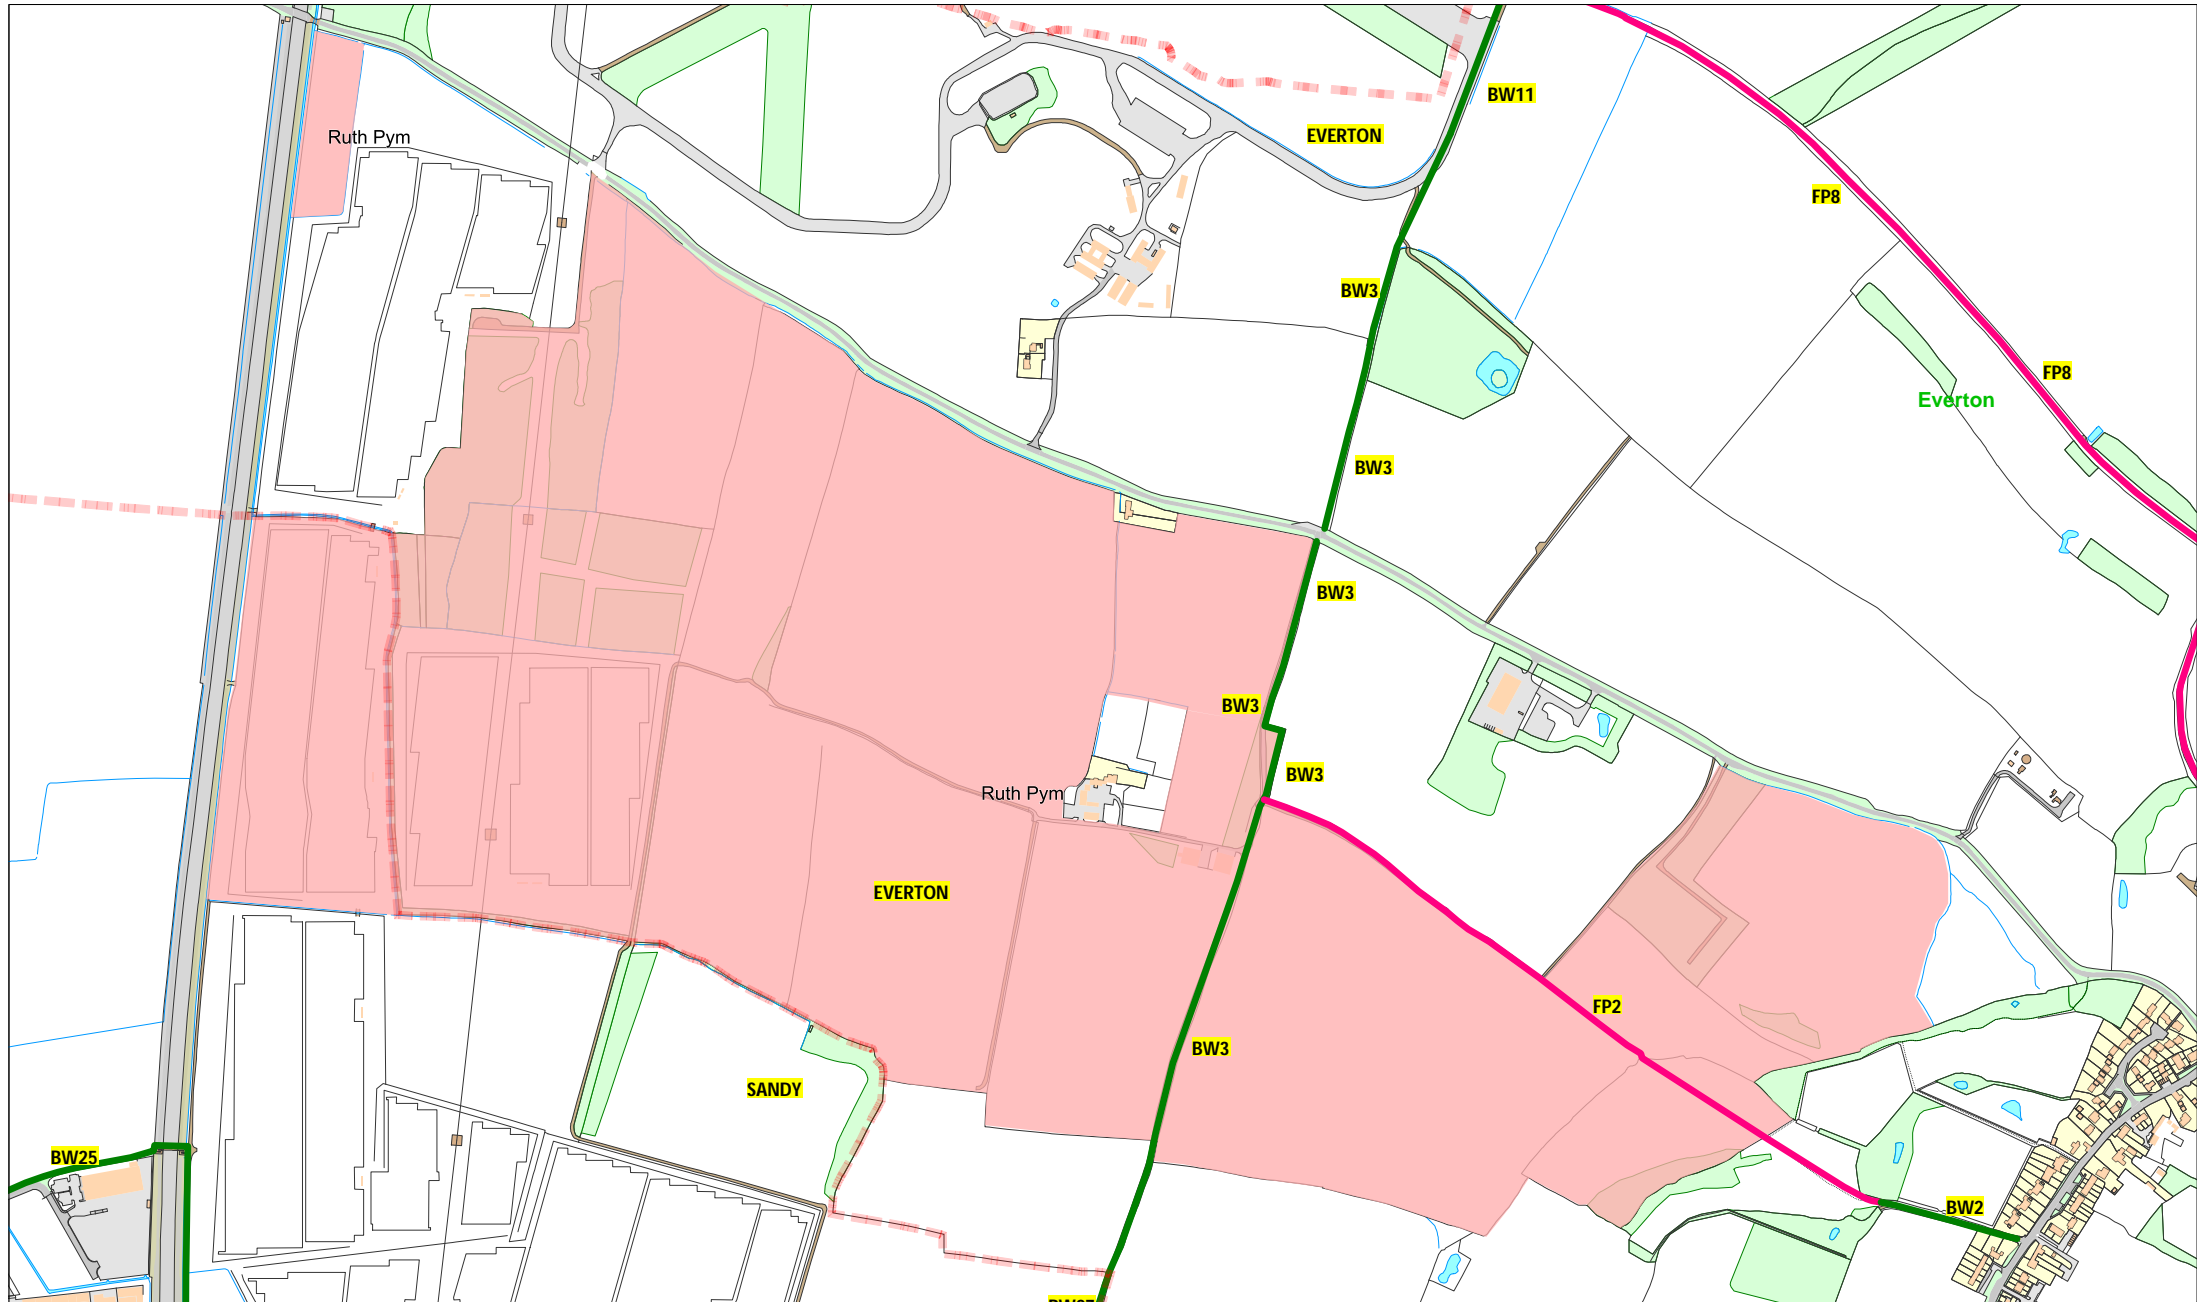

# RUTH PYM - WATERLOO FARM

Produced by	GABY FELLOWS
Draft 1	EVERTON
Date: 18/07/2016	Scale: 1:6500

**Public Footpath**

**Byway Open to All Traffic**

**Public Bridleway**

**Parish Boundary**

Produced by Central Bedfordshire Council  
 Based on Ordnance Survey Mapping  
 Crown Copyright. All rights reserved  
 OS Licence Number 100049029