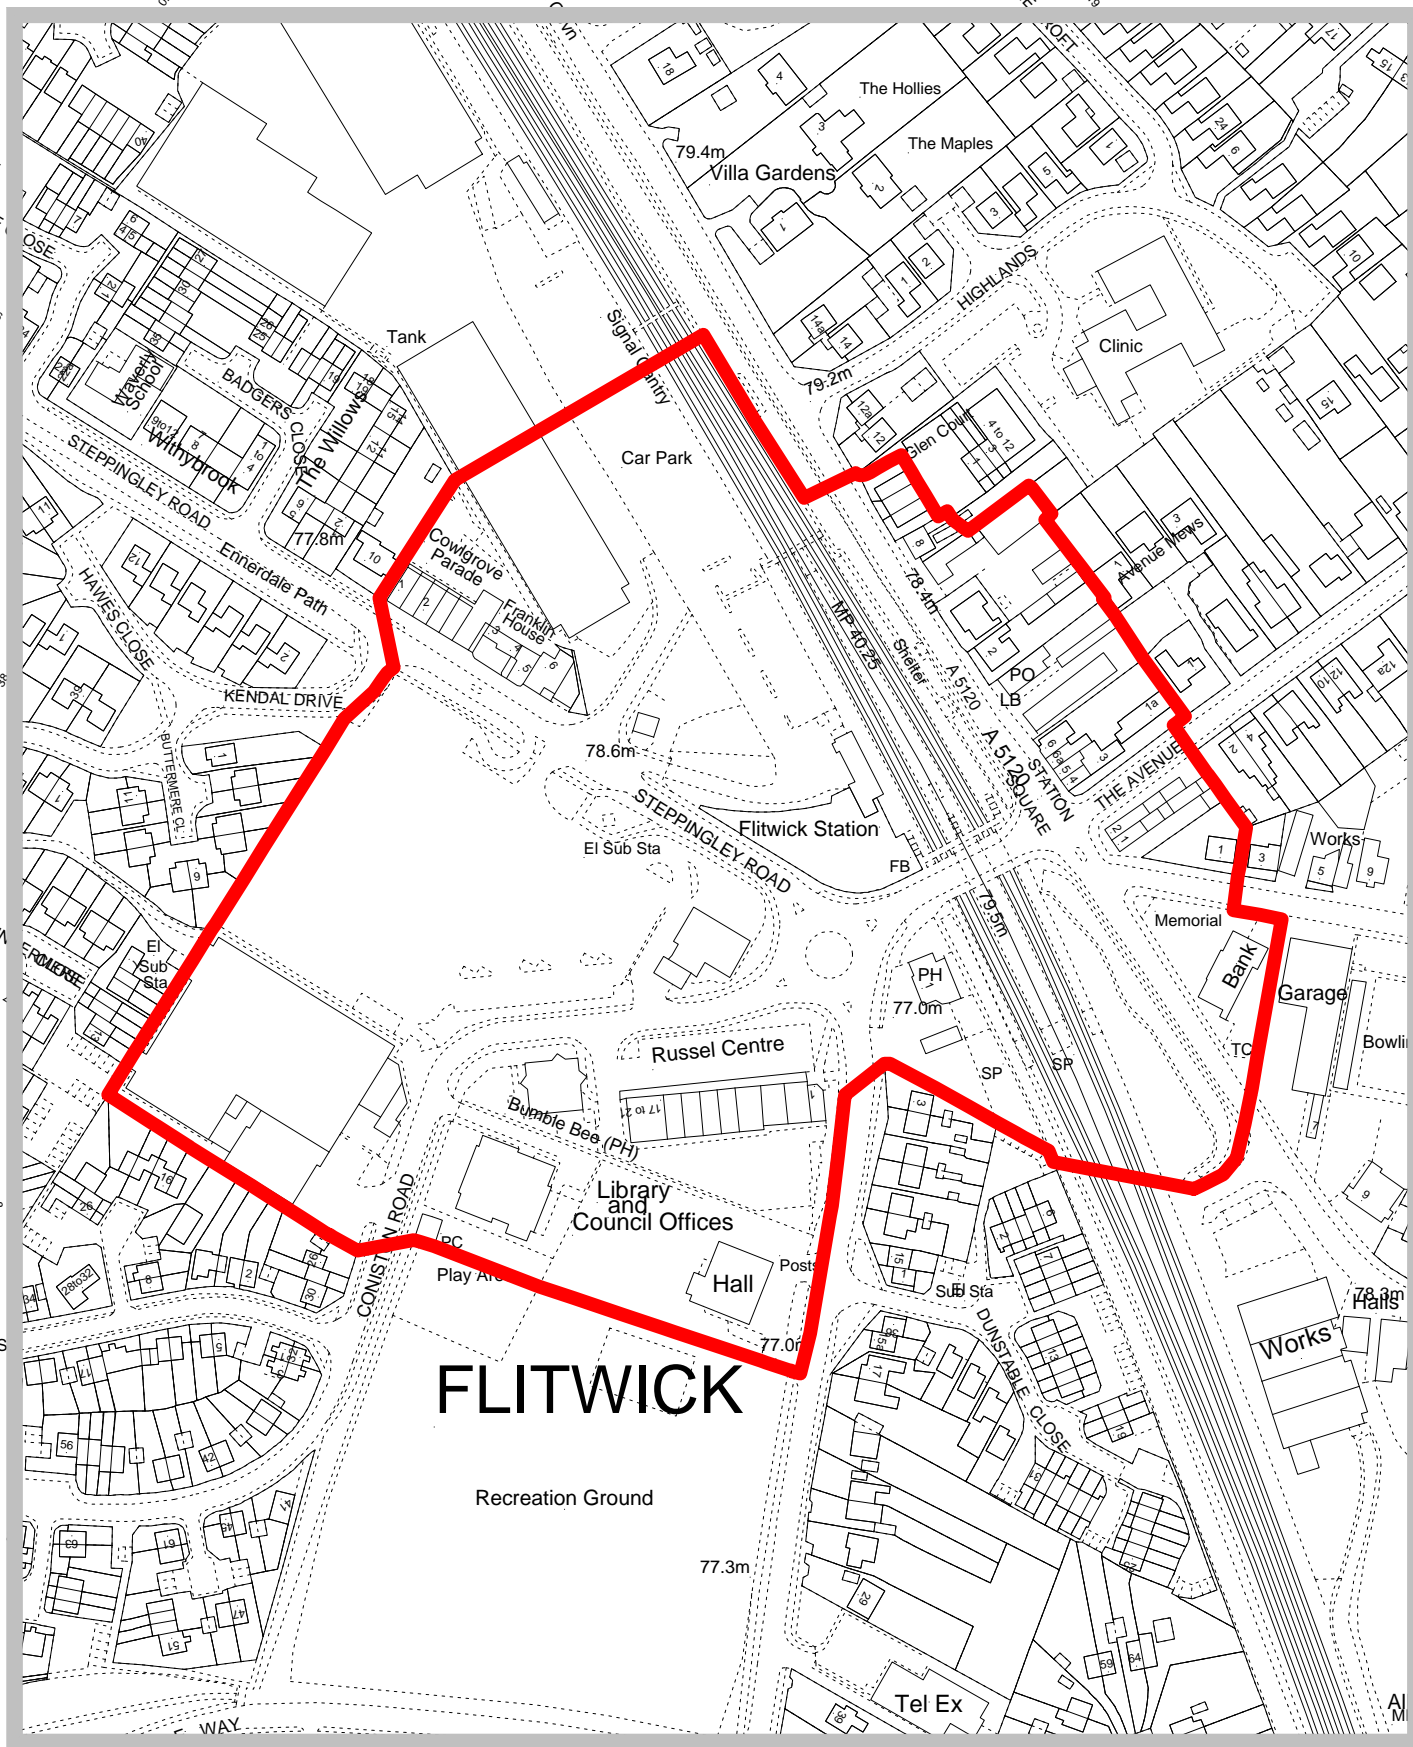

# Flitwick Town Centre Boundary Inset 64

Scale: 1:2500

© Crown Copyright and database right 2011. Ordnance Survey 100049029.  
Central Bedfordshire Council

## FLITWICK

Flitwick  
Lower School

Local Development Framework (North)  
Proposal Maps  
Published April 2011