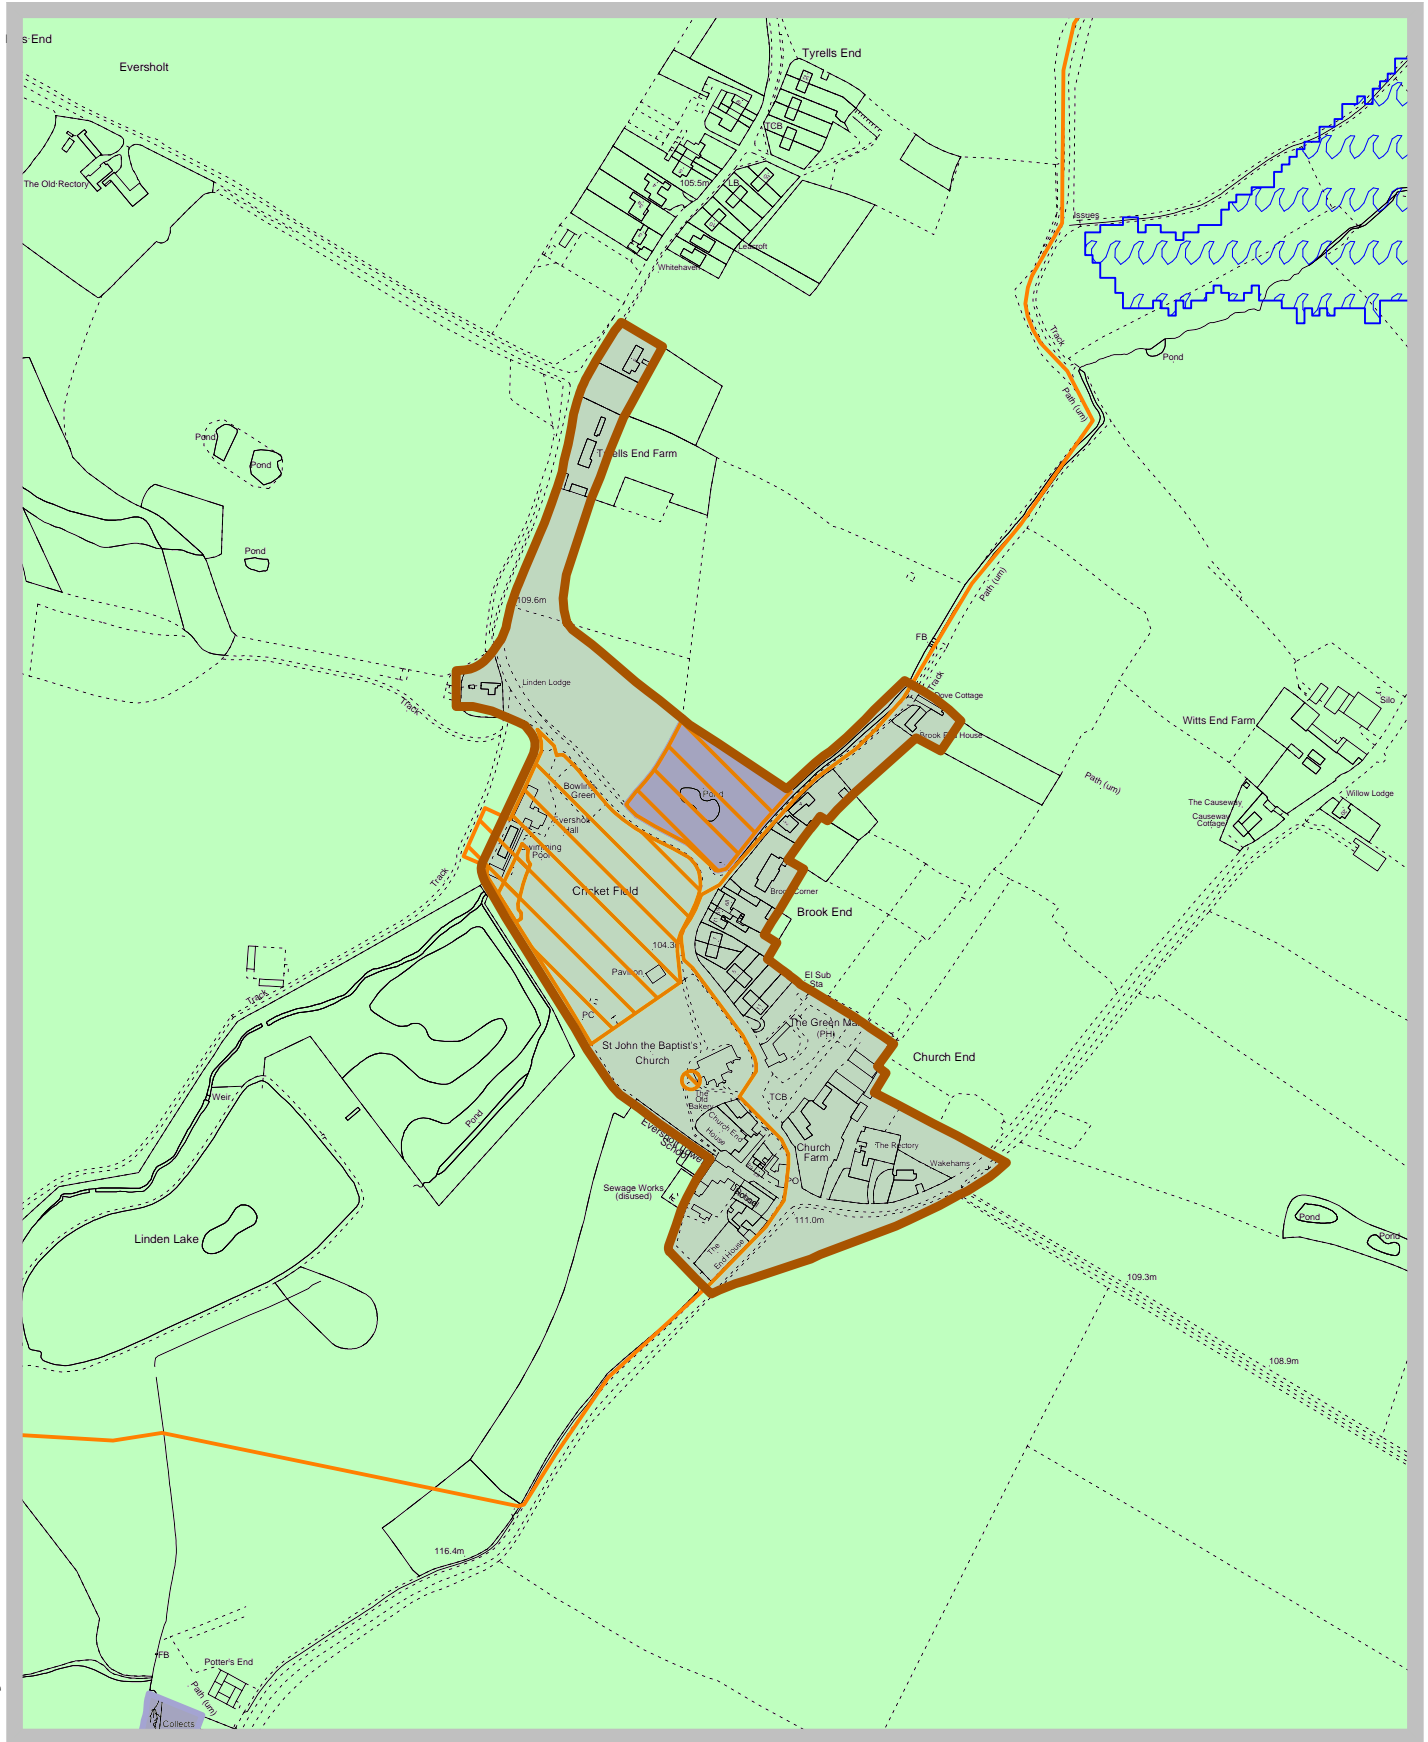

Scale: 1:5000

© Crown Copyright and database right 2011. Ordnance Survey 100049029.
Central Bedfordshire Council

Eversholt Inset 19

Local Development Framework (North)
Proposal Maps
Published April 2011