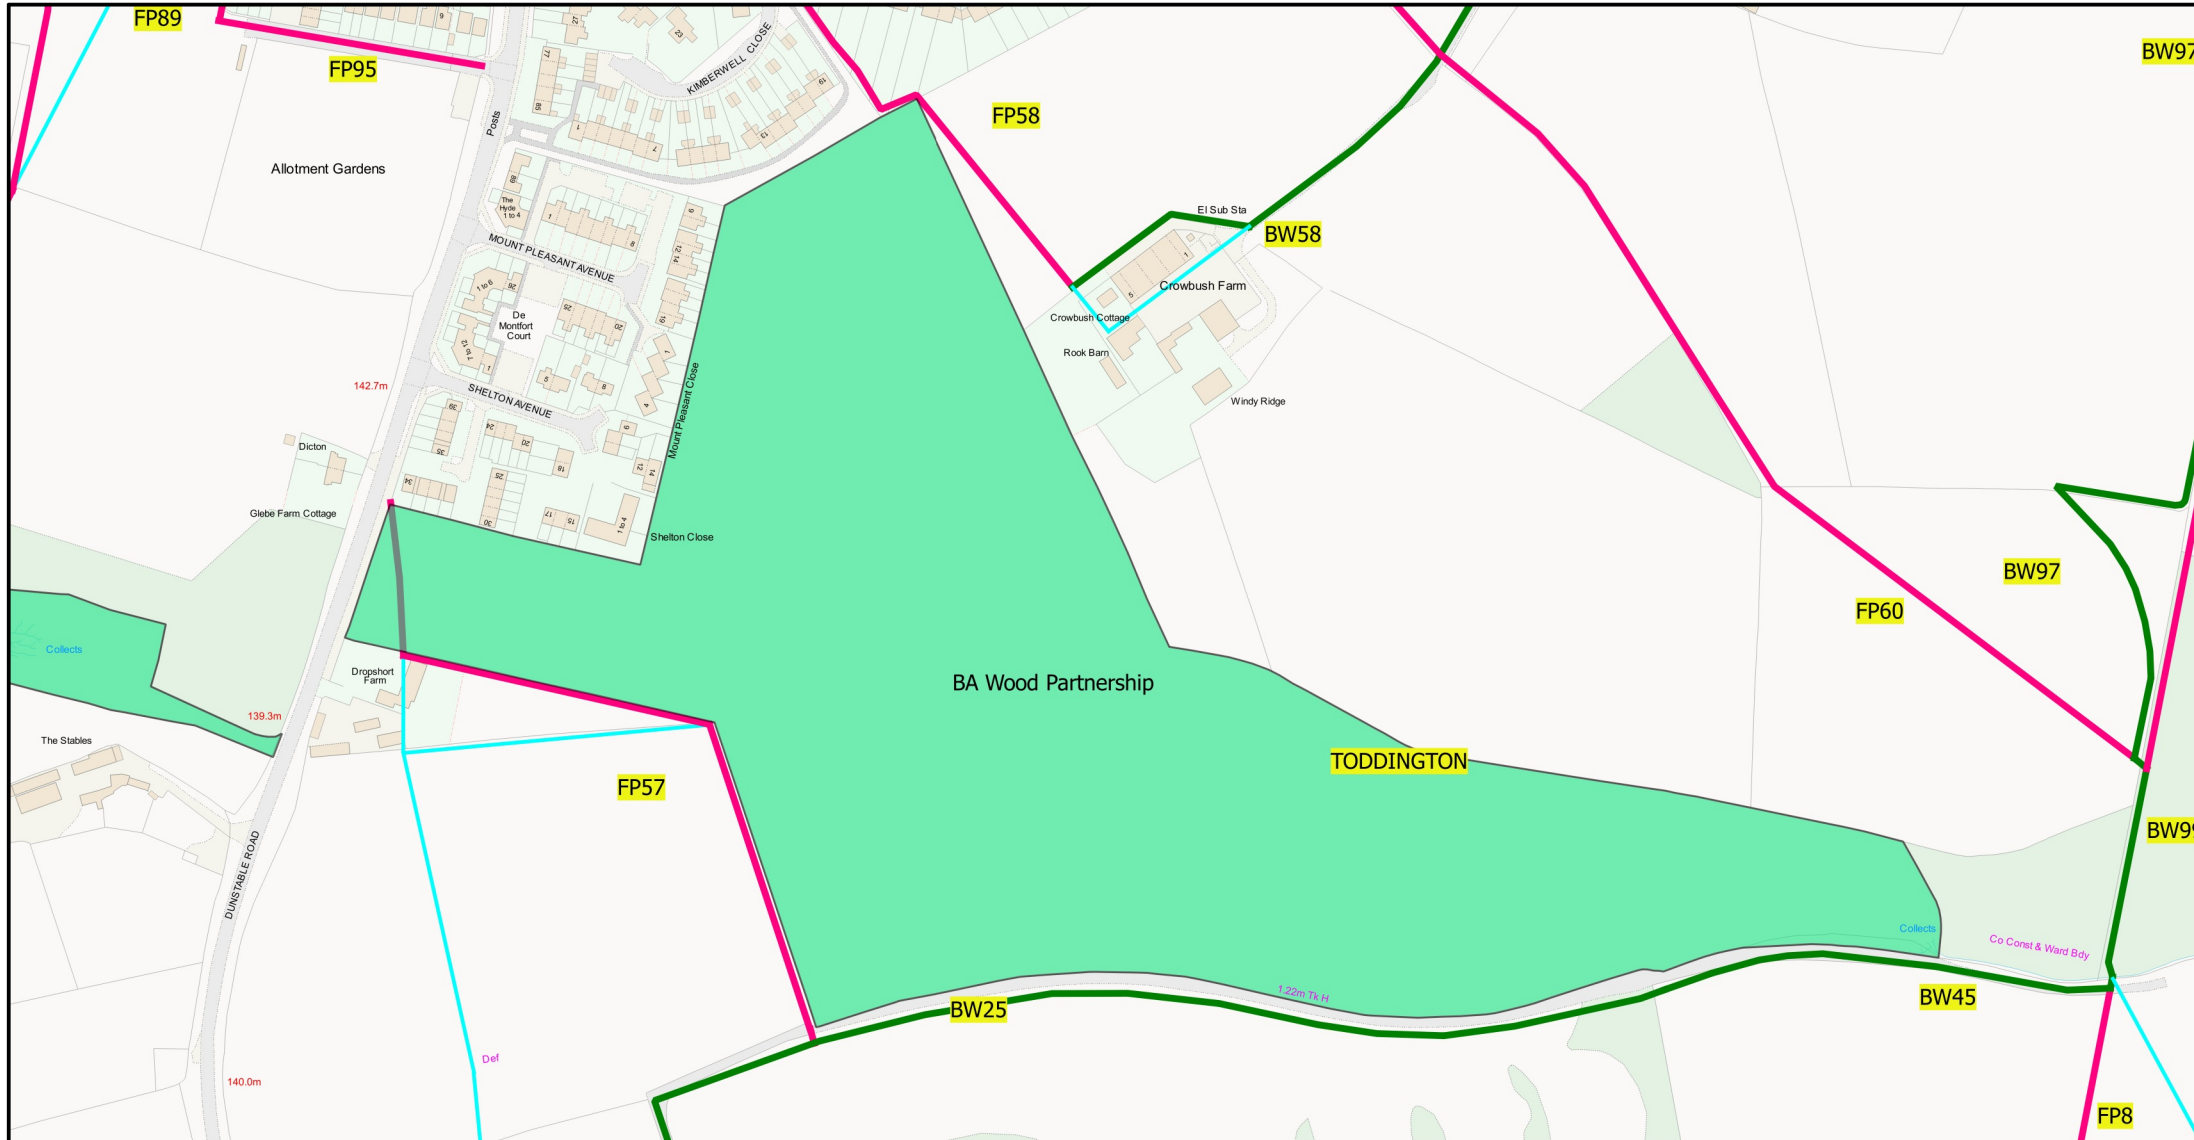

BA Wood Partnership - Dropshort Farm, Toddington

Section 31

- Byway Open to all Traffic [75]
- Bridleway [925]
- Footpath [3349]

Map produced by:
Emily Hirst

Date: 14/11/2018

Produced by Central Bedfordshire Council
based on OS Mapping Crown Copyright. All
rights reserved. OS Licence No - 100049029