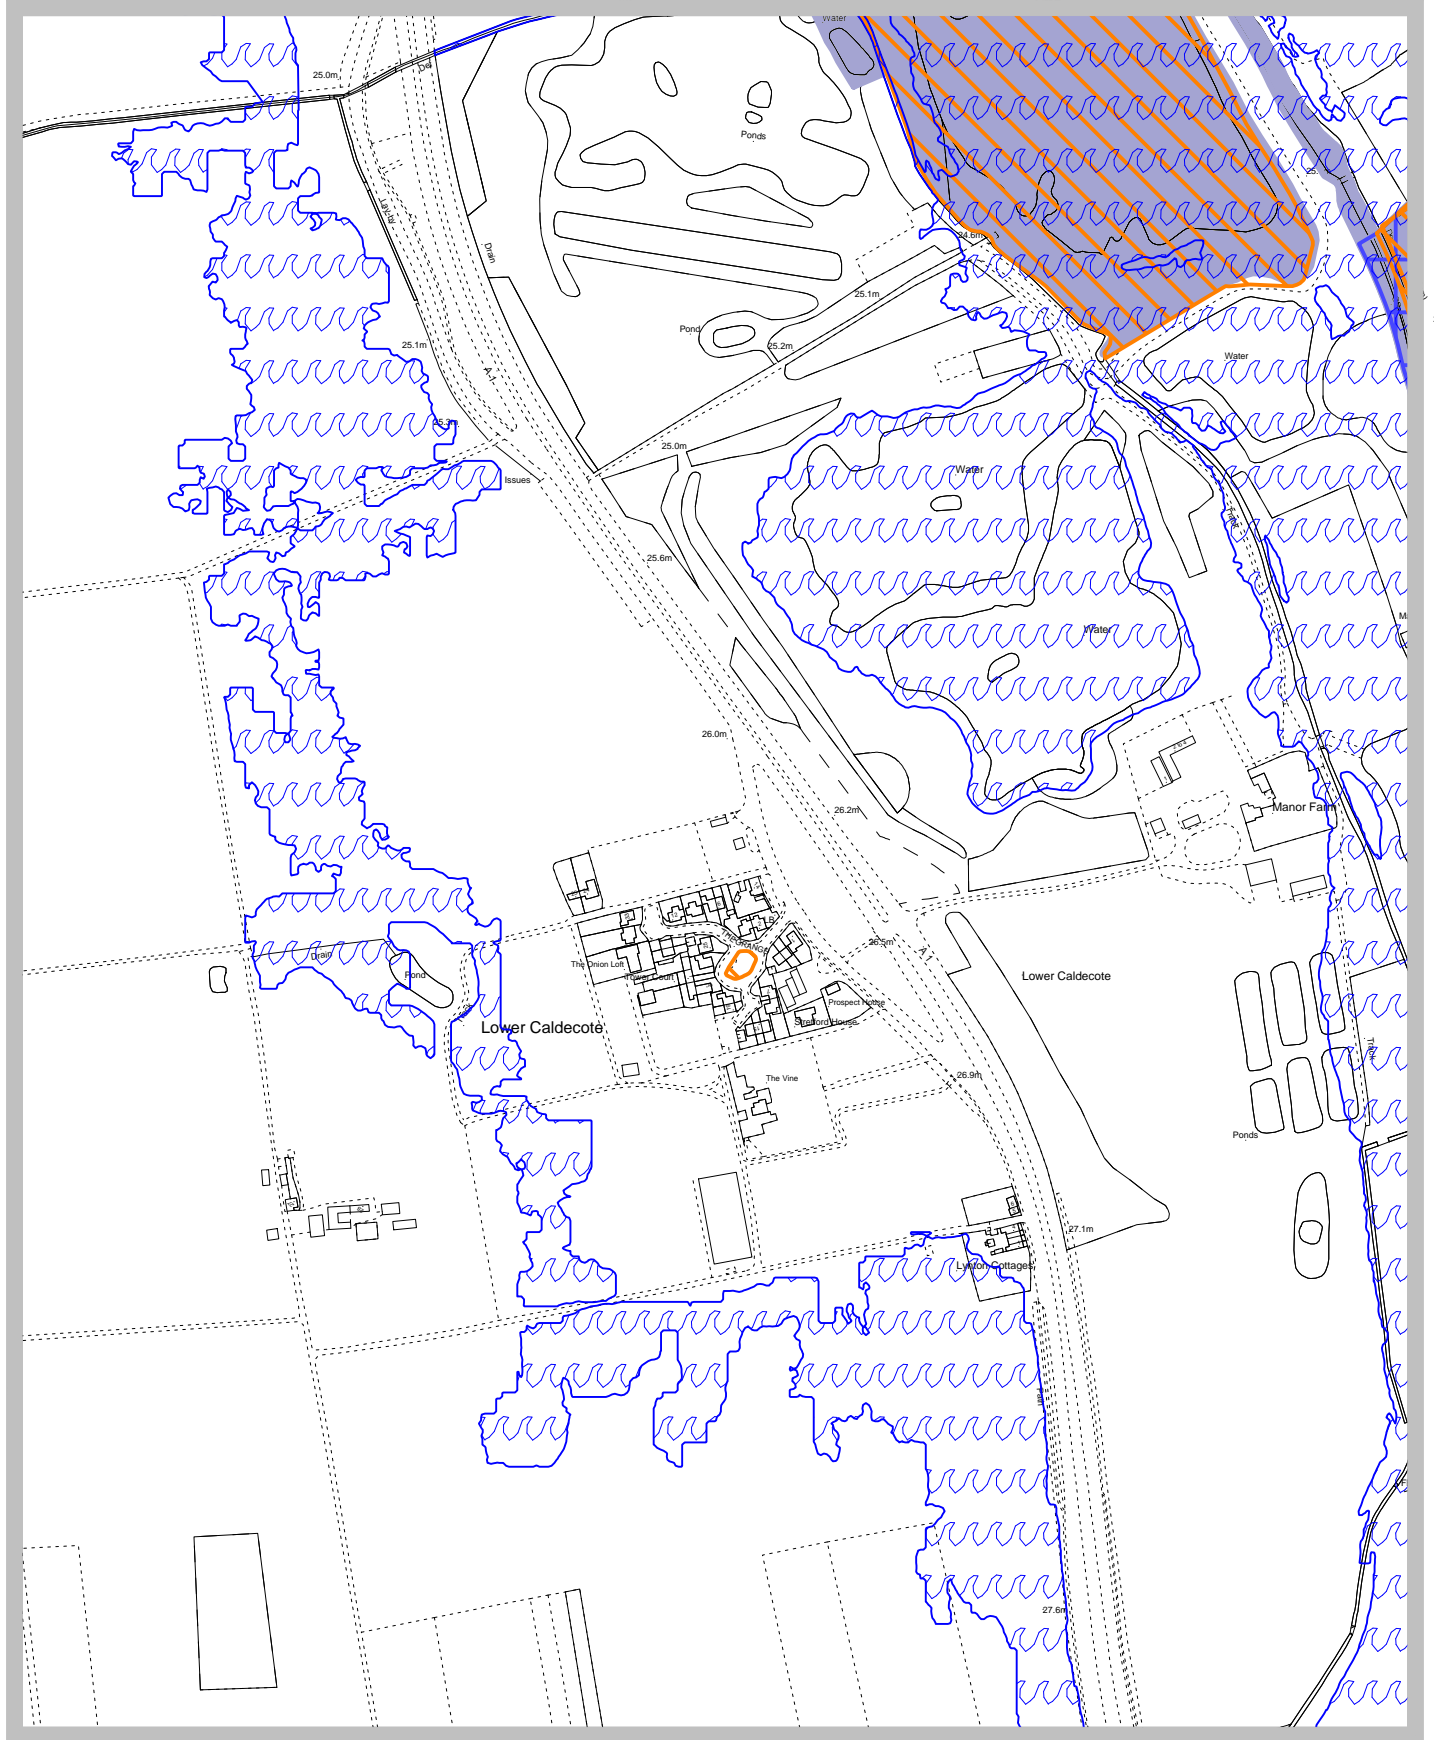

Scale: 1:5000

© Crown Copyright and database right 2011. Ordnance Survey 100049029.
Central Bedfordshire Council

Caldecote, Lower

Sand and Gravel Works
Inset 11

Local Development Framework (North)
Proposal Maps
Published April 2011