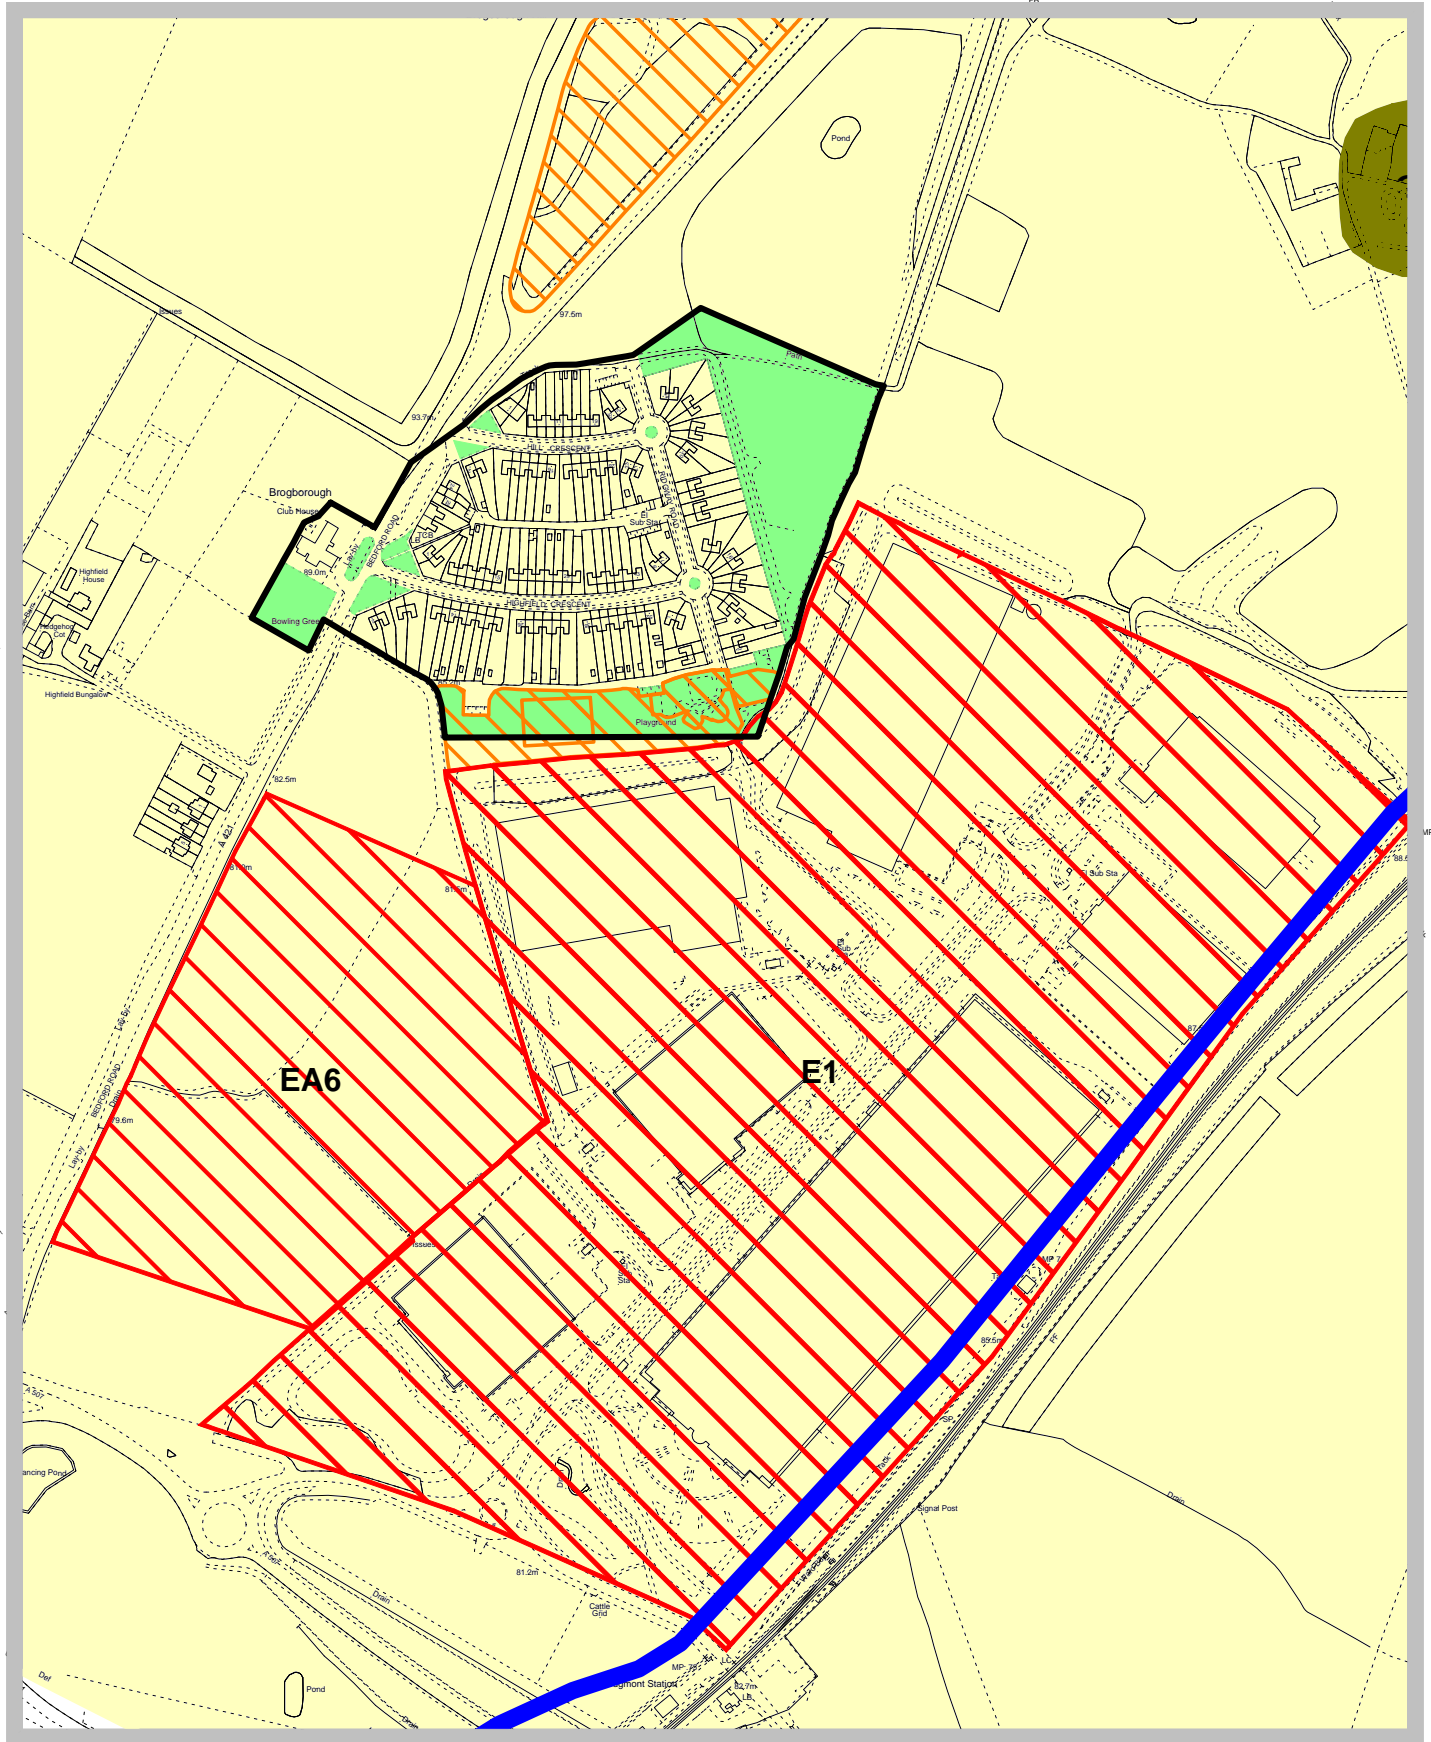

Scale: 1:5500

© Crown Copyright and database right 2011. Ordnance Survey 100049029.
Central Bedfordshire Council

Brogborough Inset 9

Local Development Framework (North)
Proposal Maps
Published April 2011