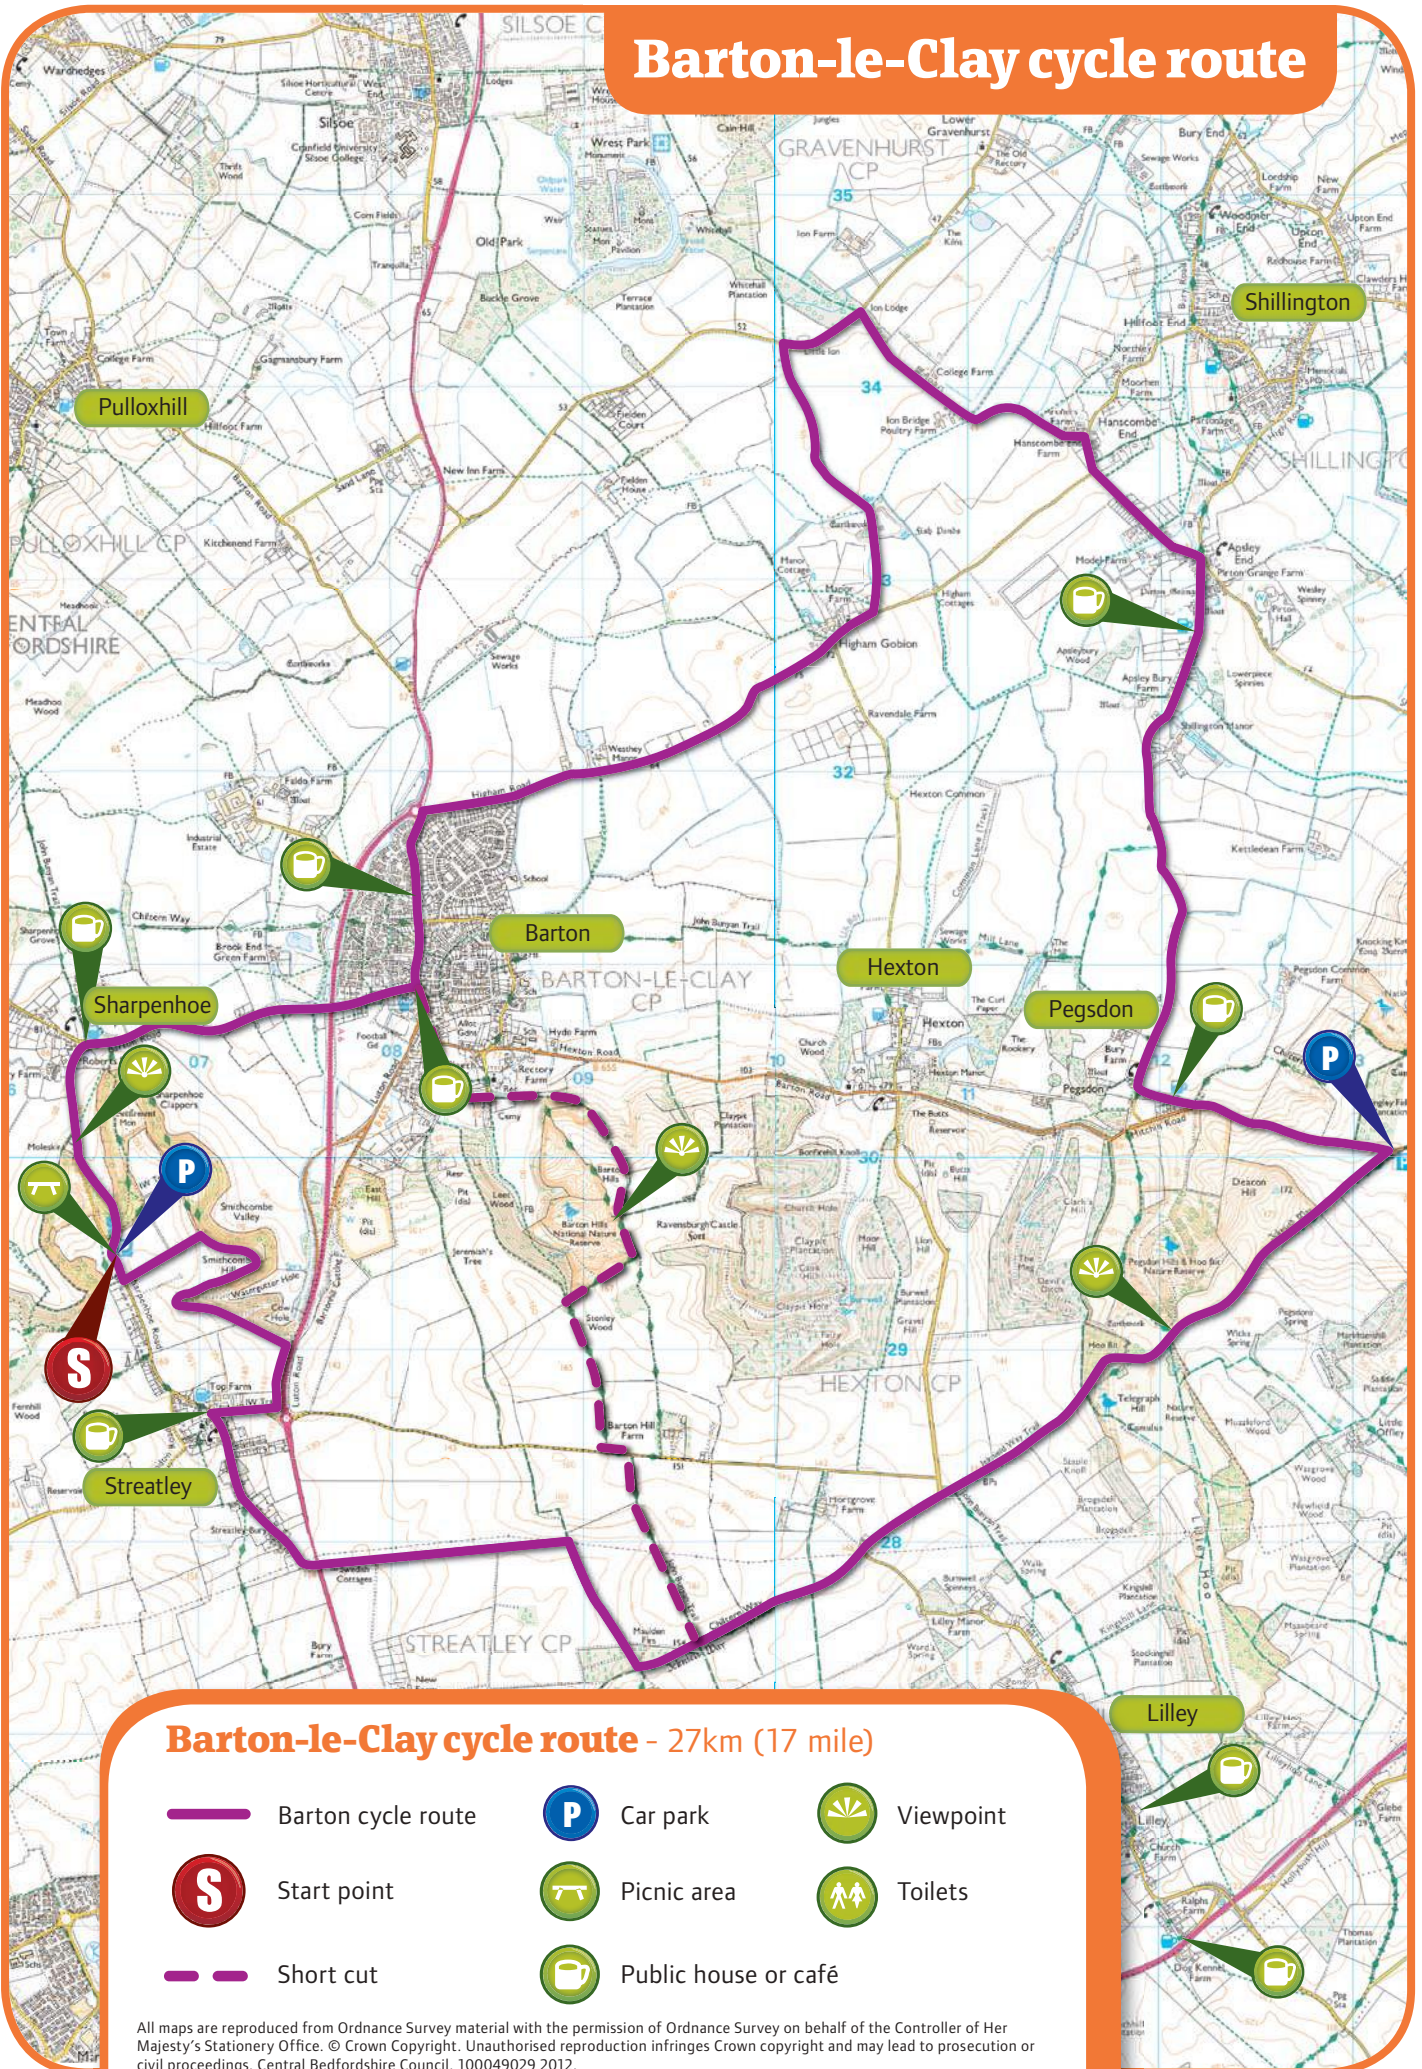

Barton-le-Clay cycle route

Barton-le-Clay cycle route - 27km (17 mile)

-  Barton cycle route
-  Start point
-  Short cut
-  Car park
-  Picnic area
-  Public house or café
-  Viewpoint
-  Toilets

All maps are reproduced from Ordnance Survey material with the permission of Ordnance Survey on behalf of the Controller of Her Majesty's Stationery Office. © Crown Copyright. Unauthorised reproduction infringes Crown copyright and may lead to prosecution or civil proceedings. Central Bedfordshire Council. 100049029 2012.