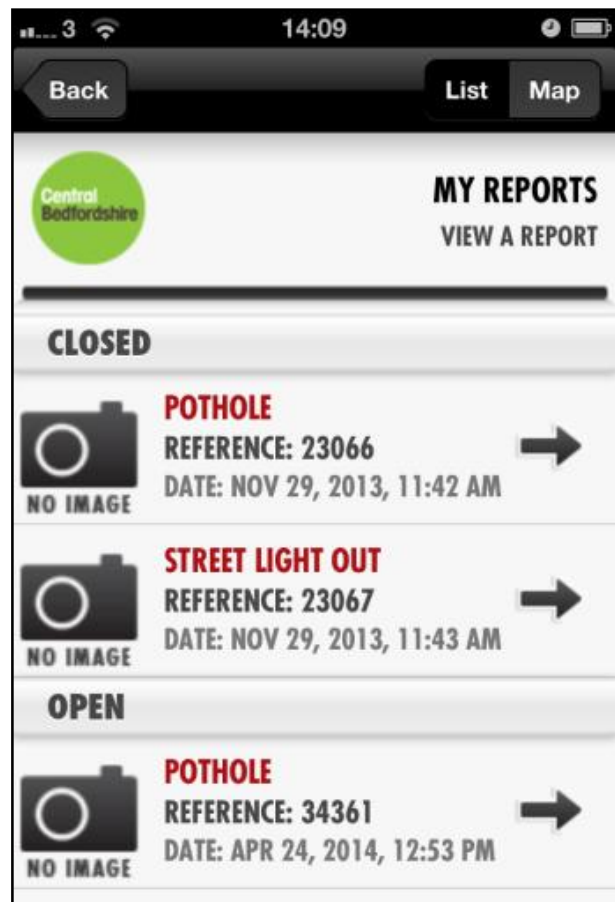

Central Bedfordshire Mobile App

Town and Parish Council Conference
29th April 2014

Report a range of highways issues

Taking advantage of mobile technology

Attach a photo of the problem

Locate the problem on a map
(uses GPS to find your location)

Check updates on your reports

Tell us what you think

Go to your app store search for “Central Beds” or visit www.centralbedfordshire.gov.uk/mobileapp for instructions.

If the app proves popular, we will develop the app to enable you to report other street scene issues such as: