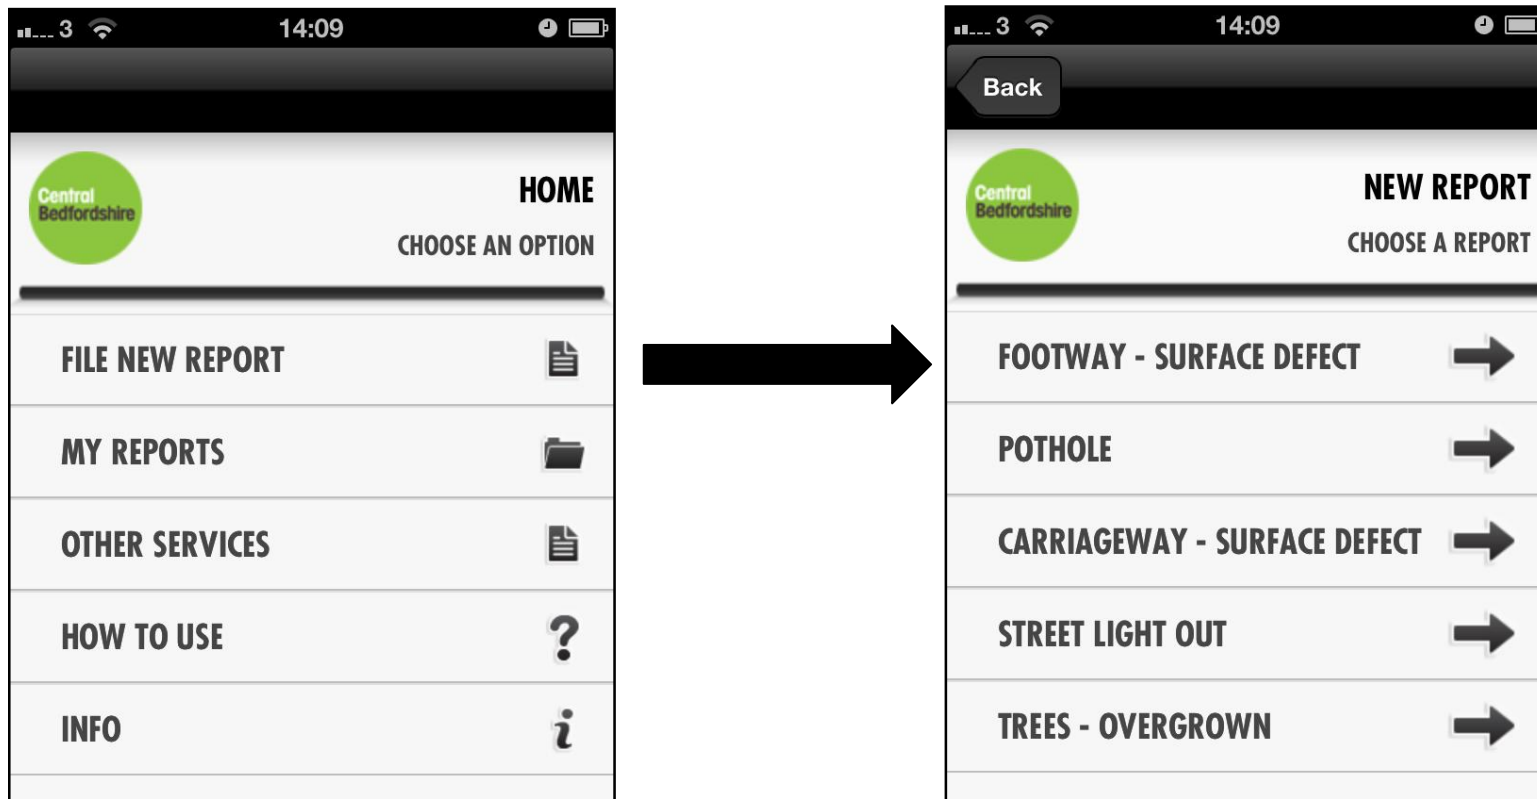

Central Bedfordshire Mobile App

Town and Parish Council Conference
29th April 2014

Report a range of highways issues

Taking advantage of mobile technology

Attach a photo of the problem

Locate the problem on a map
(uses GPS to find your location)

Check updates on your reports

Tell us what you think

Go to your app store search for “Central Beds” or visit www.centralbedfordshire.gov.uk/mobileapp for instructions.

If the app proves popular, we will develop the app to enable you to report other street scene issues such as:

- missed bins
- graffiti
- flytipping

Tell us what you think and what you'd like to see on the app.