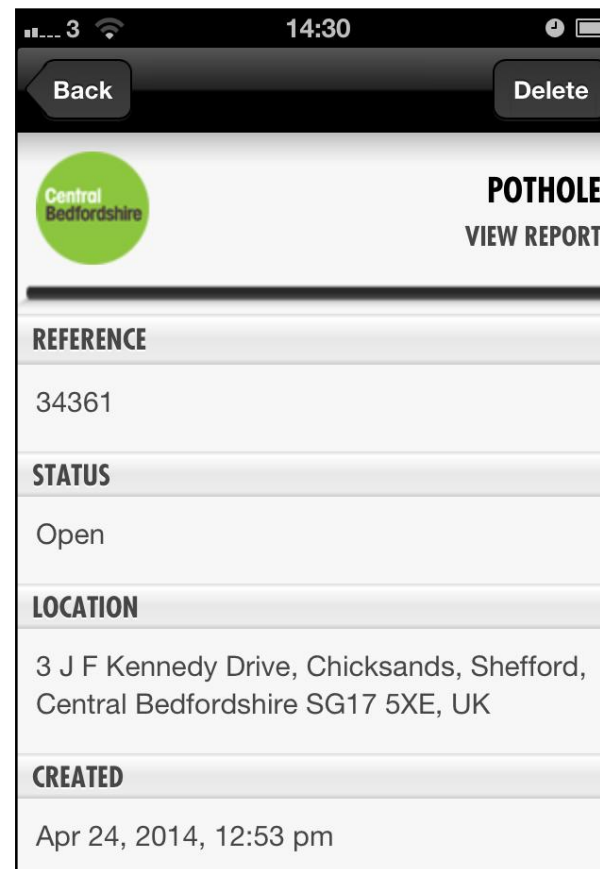

Central Bedfordshire Mobile App

Town and Parish Council Conference
29th April 2014

Report a range of highways issues

Taking advantage of mobile technology

Attach a photo of the problem

Locate the problem on a map
(uses GPS to find your location)

Check updates on your reports

Tell us what you think

Go to your app store search for “Central Beds” or visit www.centralbedfordshire.gov.uk/mobileapp for instructions.

If the app proves popular, we will develop the app to enable you to report other street scene issues such as: