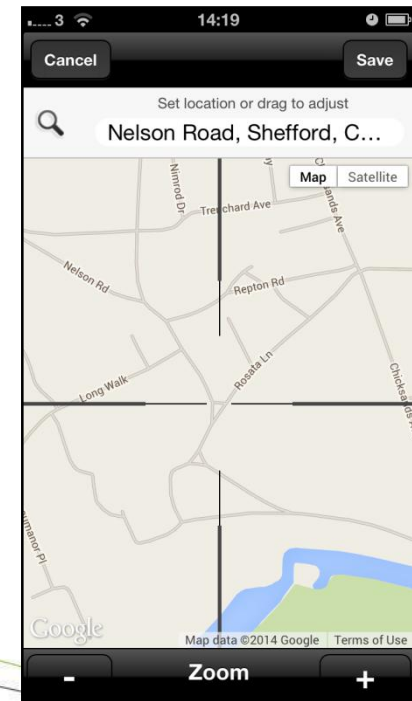

Central Bedfordshire Mobile App

Town and Parish Council Conference
29th April 2014

Report a range of highways issues

Taking advantage of mobile technology

Attach a photo of the problem

Locate the problem on a map
(uses GPS to find your location)

Check updates on your reports

Tell us what you think

Go to your app store search for “Central Beds” or visit www.centralbedfordshire.gov.uk/mobileapp for instructions.

If the app proves popular, we will develop the app to enable you to report other street scene issues such as: