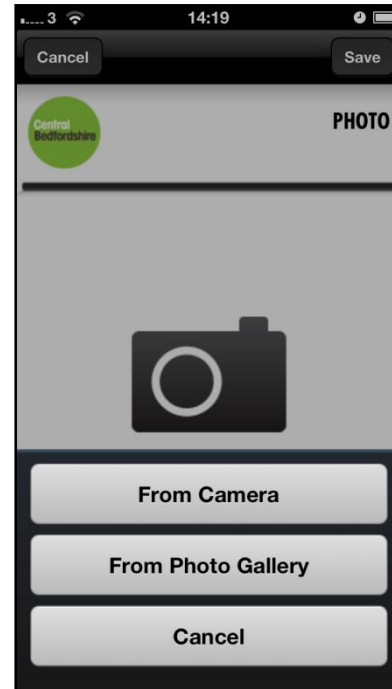

Central Bedfordshire Mobile App

Town and Parish Council Conference
29th April 2014

Report a range of highways issues

Taking advantage of mobile technology

Attach a photo of the problem

Locate the problem on a map
(uses GPS to find your location)

Check updates on your reports

Tell us what you think

Go to your app store search for “Central Beds” or visit www.centralbedfordshire.gov.uk/mobileapp for instructions.

If the app proves popular, we will develop the app to enable you to report other street scene issues such as: