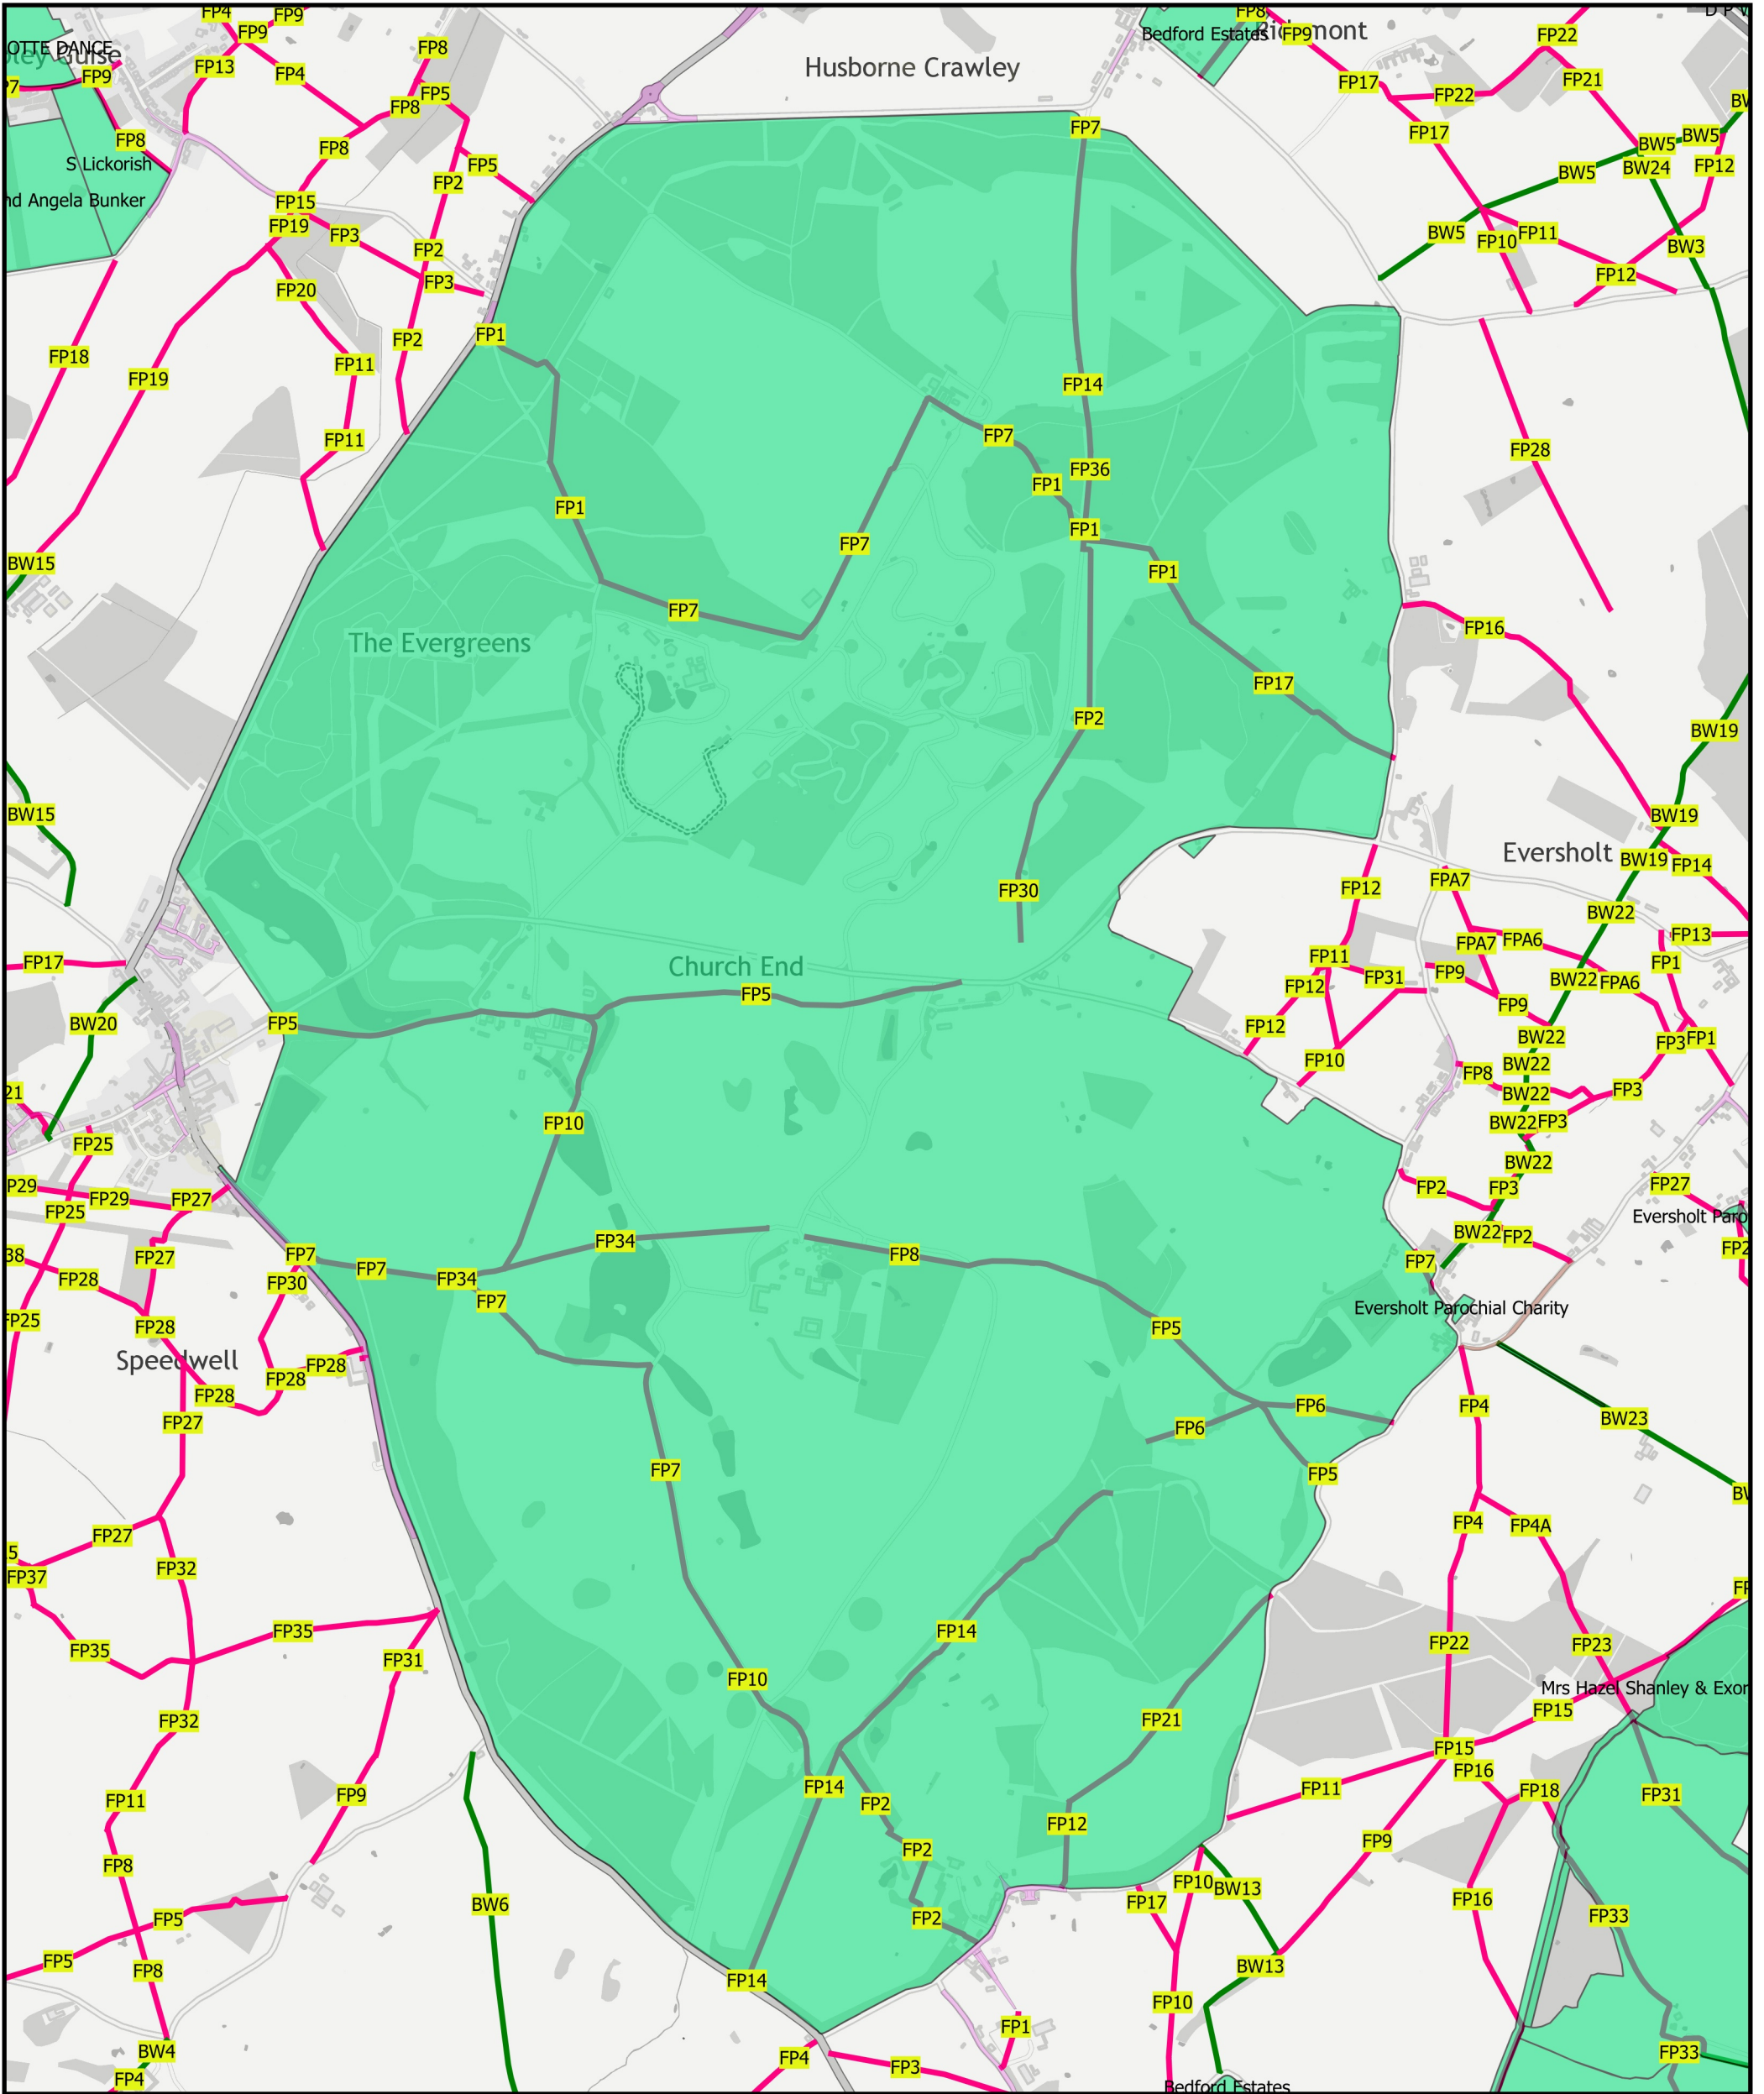

# Woburn Park

## Section 31

- Byway Open to All
- Bridleway [925]
- Footpath [3349]

Map produced by:  
Emily Hirst

Date: 16/01/2019

Produced by Central  
Bedfordshire Council based on  
OS Mapping Crown Copyright.  
All rights reserved. OS Licence  
No - 100049029