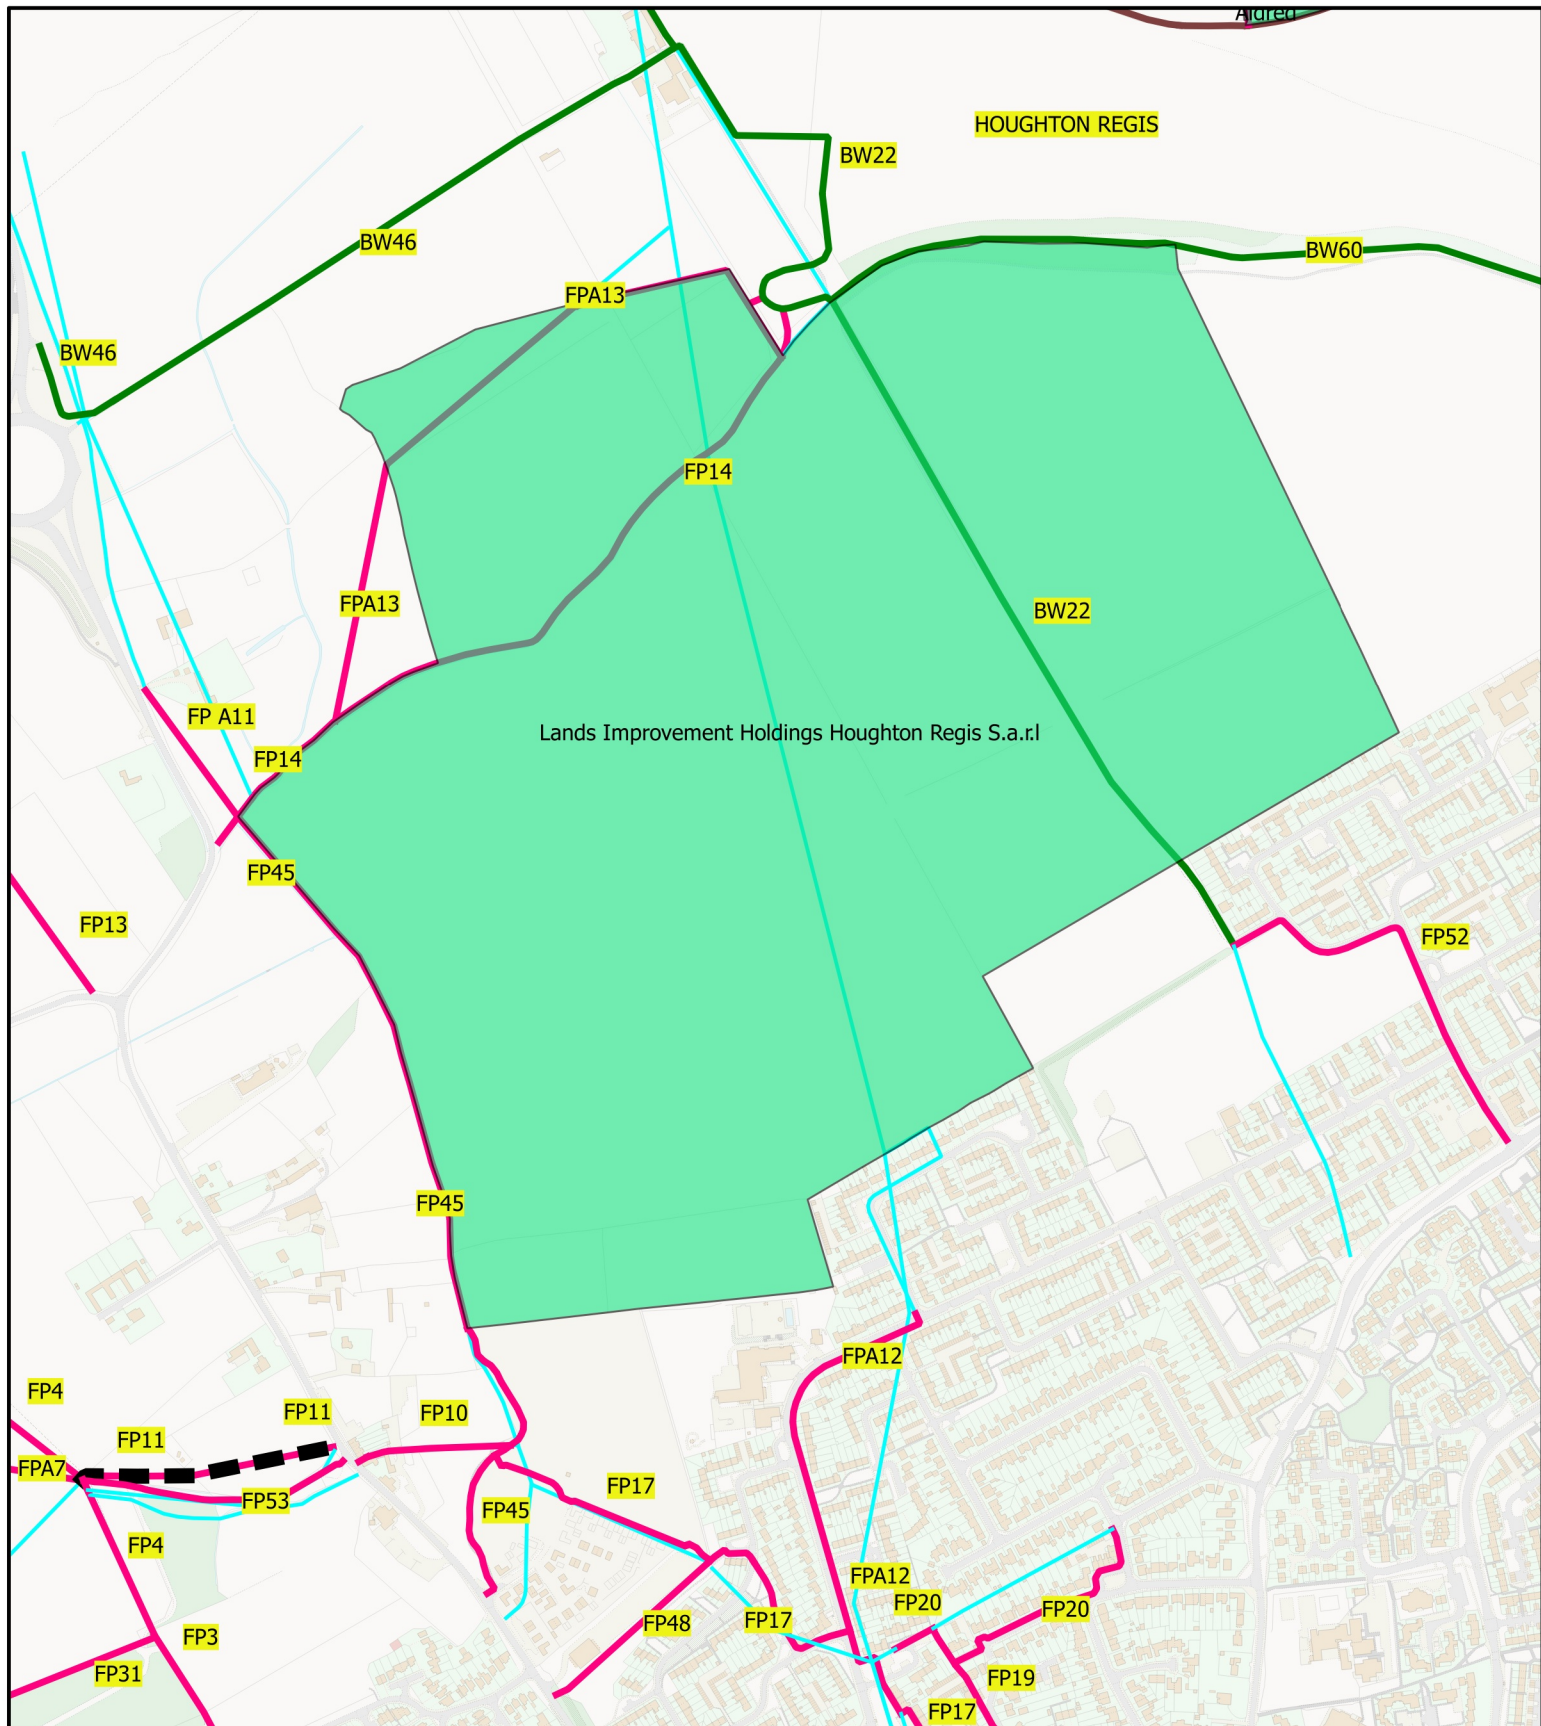

# Land at Bidwell and Land at Grove Farm, Houghton Regis

## Section 31

- Byway Open to all Traffic [75]
- Bridleway [925]
- Footpath [3347]

Map produced by:  
Emily Hirst

Date: 03/12/2018

Produced by Central  
Bedfordshire Council based  
on OS Mapping Crown  
Copyright. All rights reserved.  
OS Licence No - 100049029