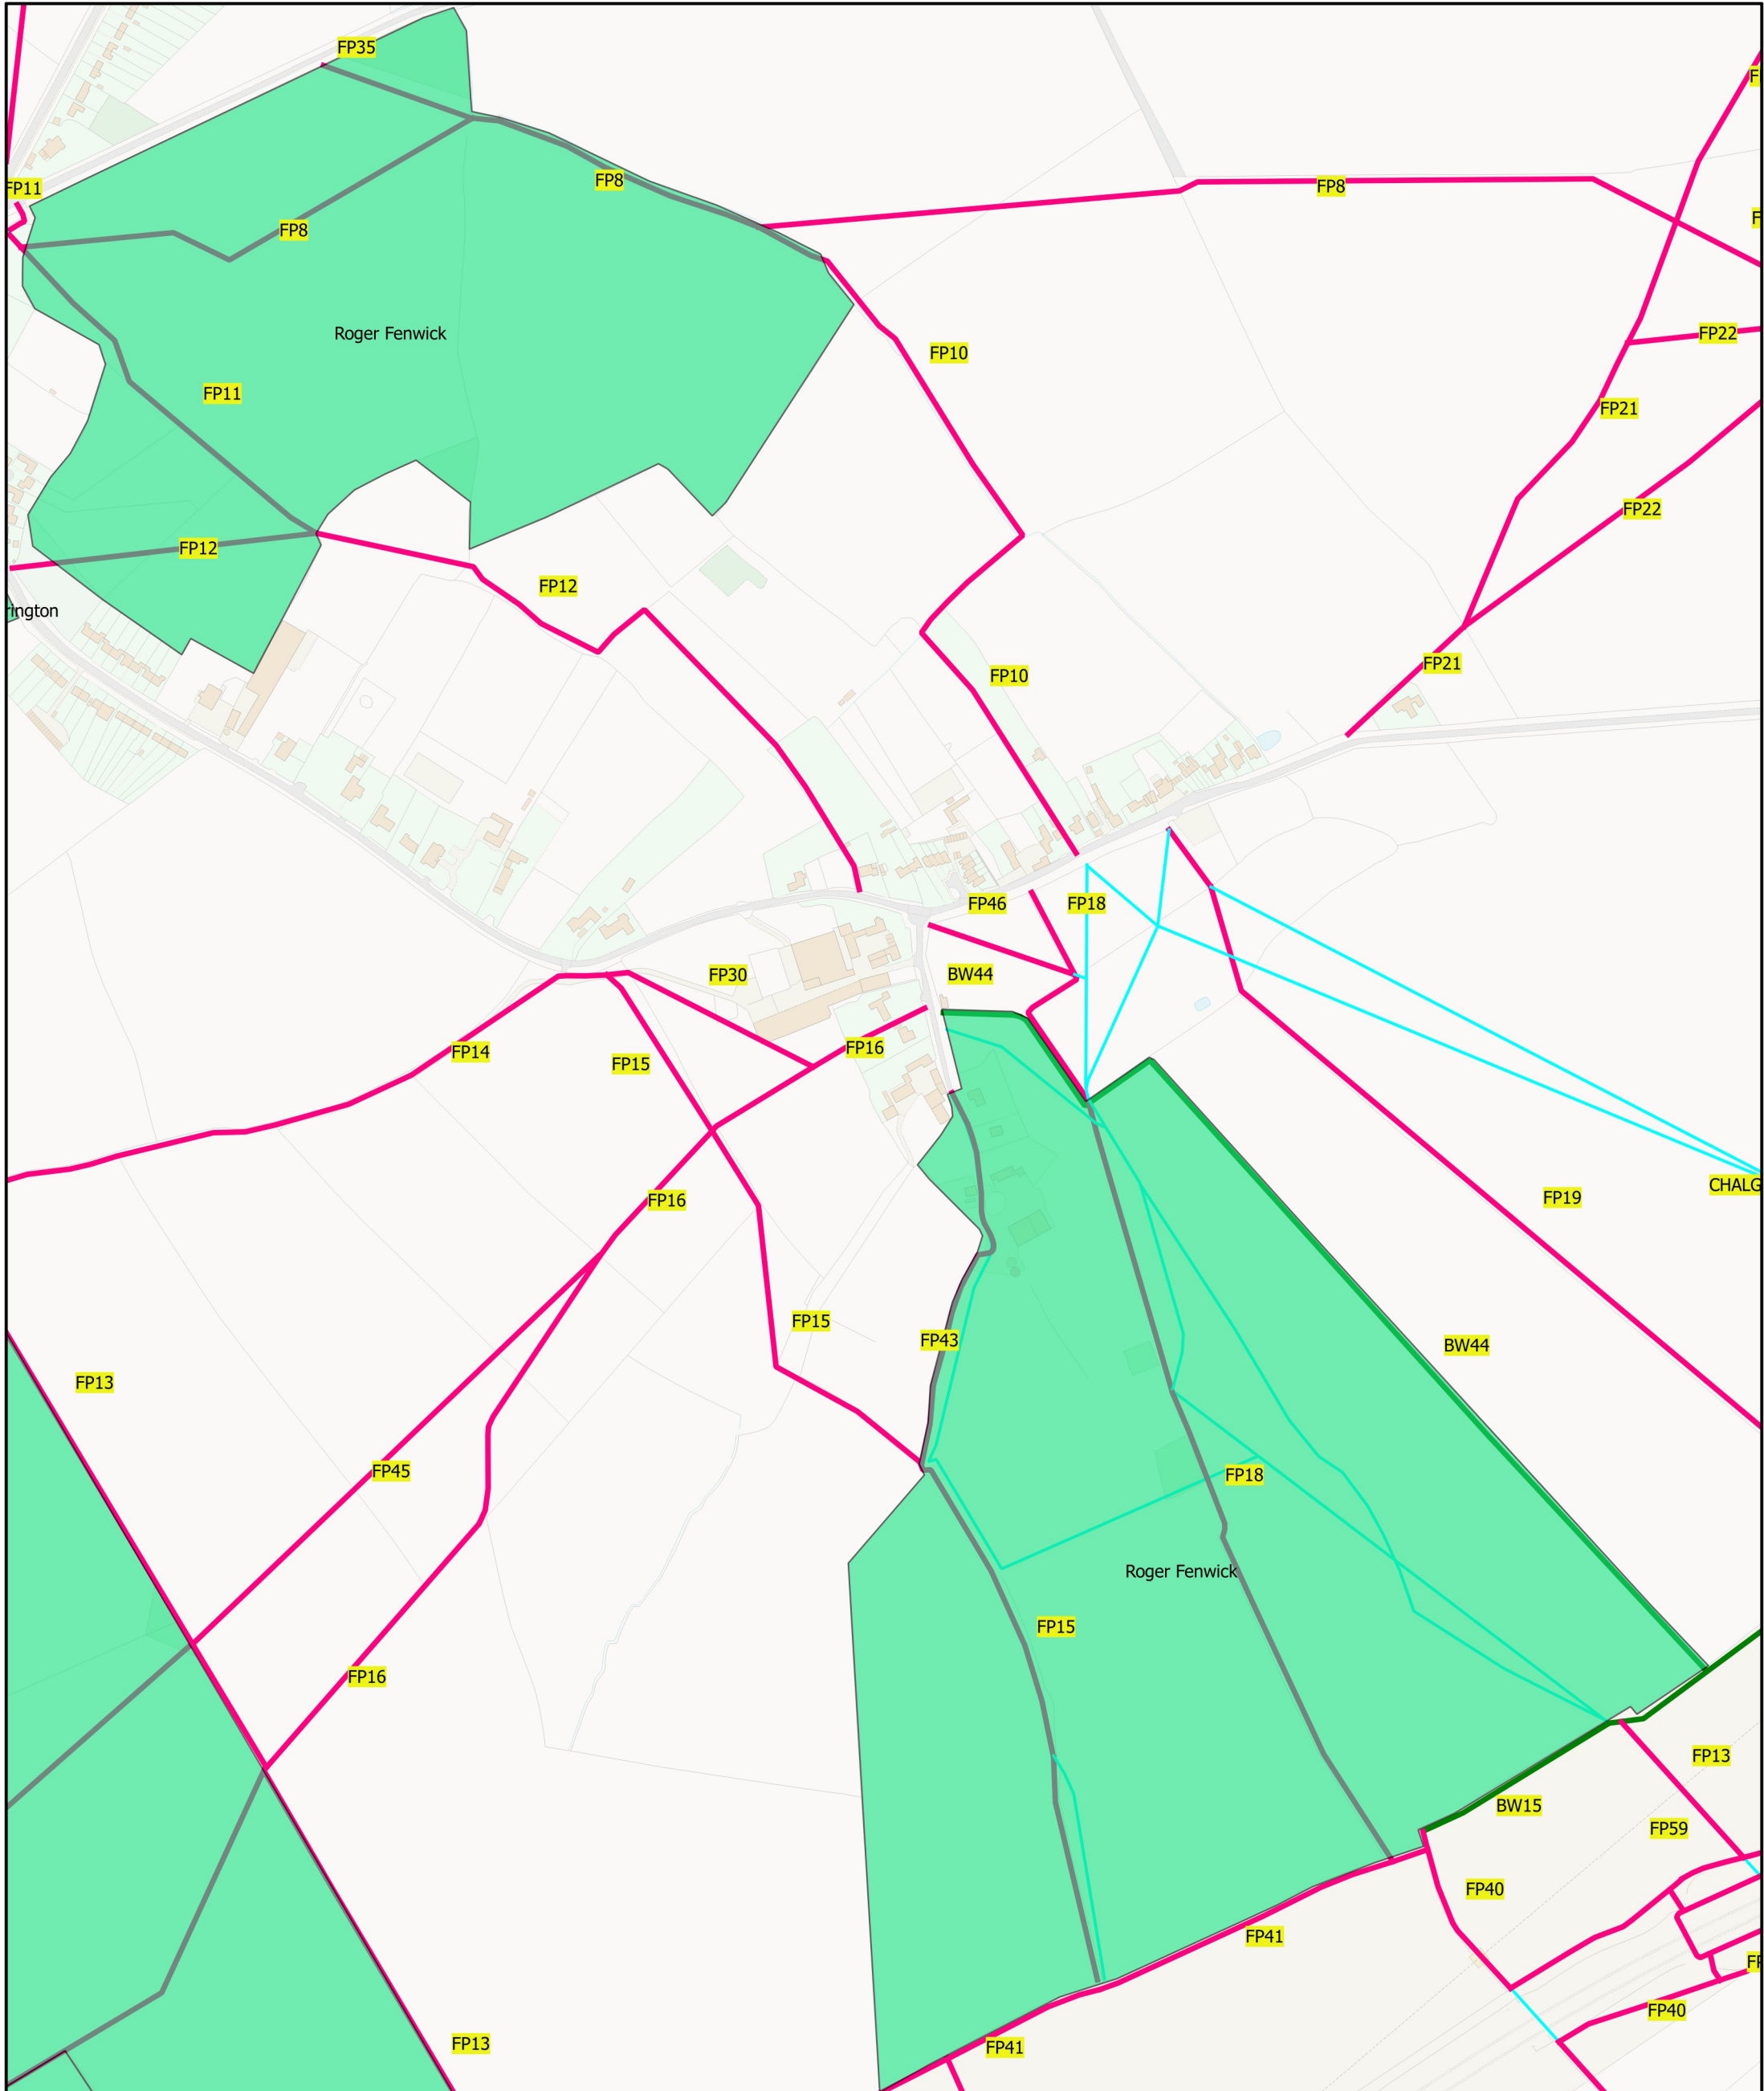

Land at Hill Farm, Wingfield & Home Farm, Tebworth

Section 31

- Byway Open to all Traffic [75]
- Bridleway [925]
- Footpath [3347]

Map produced by:
Emily Hirst

Date: 03/12/2018

Produced by Central Bedfordshire Council
based on OS Mapping Crown Copyright.
All rights reserved. OS Licence No -
100049029