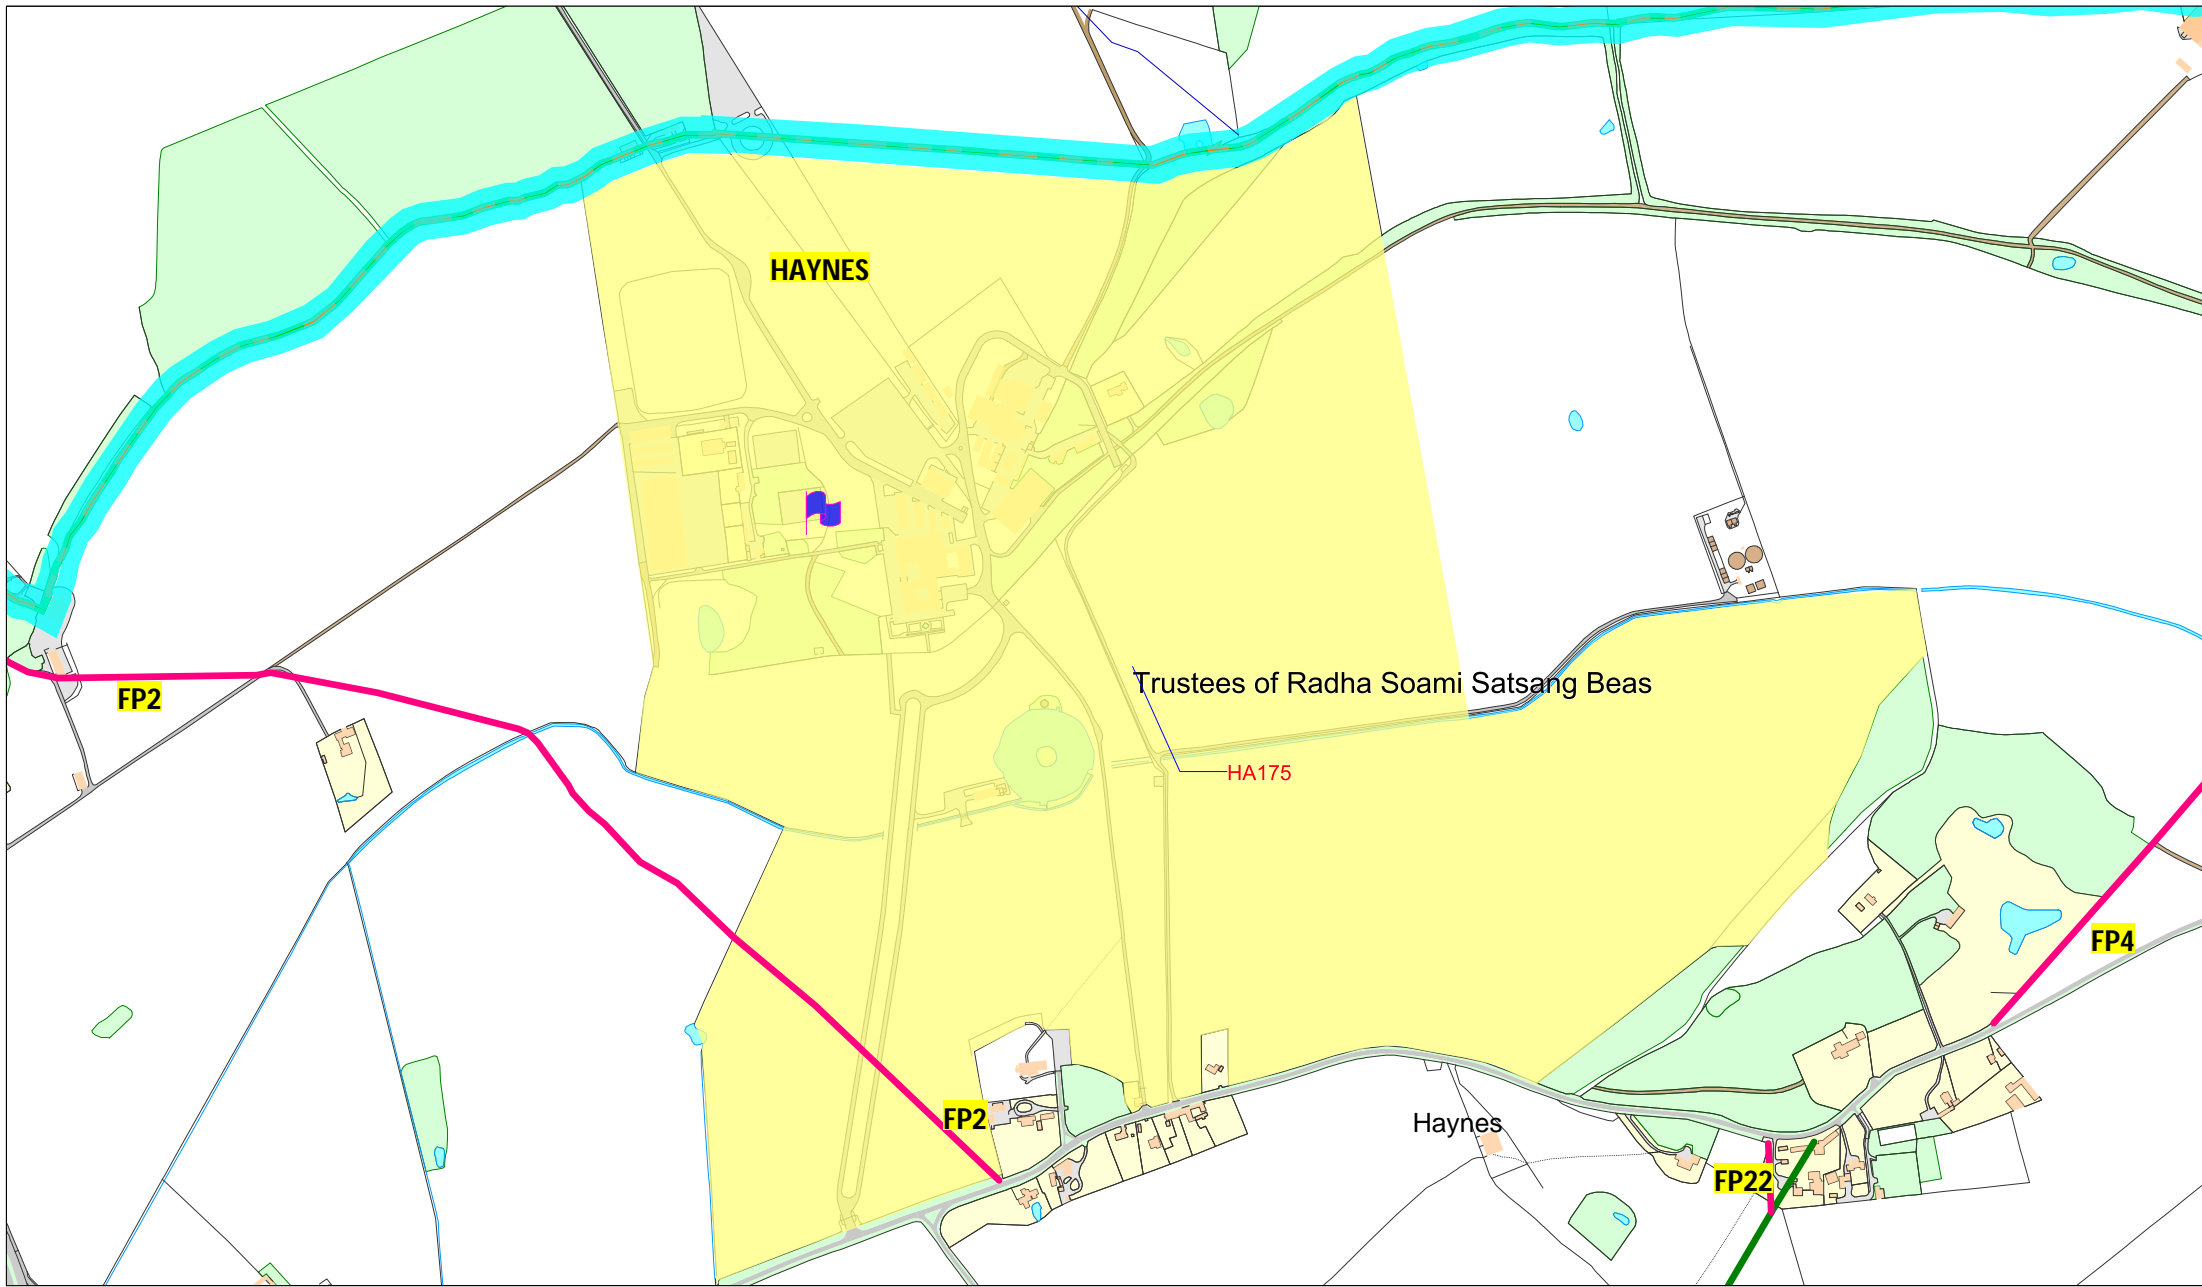

The Trustees of Radha Soami Satsang Beas - Haynes Park Estate

Section 31

- Public Footpath 
- Public Bridleway 
- Byway Open to All Traffic 
- Parish Boundary 

Date : 23/02/2018
Scale 1:8250

Produced by Central Bedfordshire Council
Based on Ordnance Survey Mapping
Crown Copyright. All rights reserved
OS Licence Number 100049029