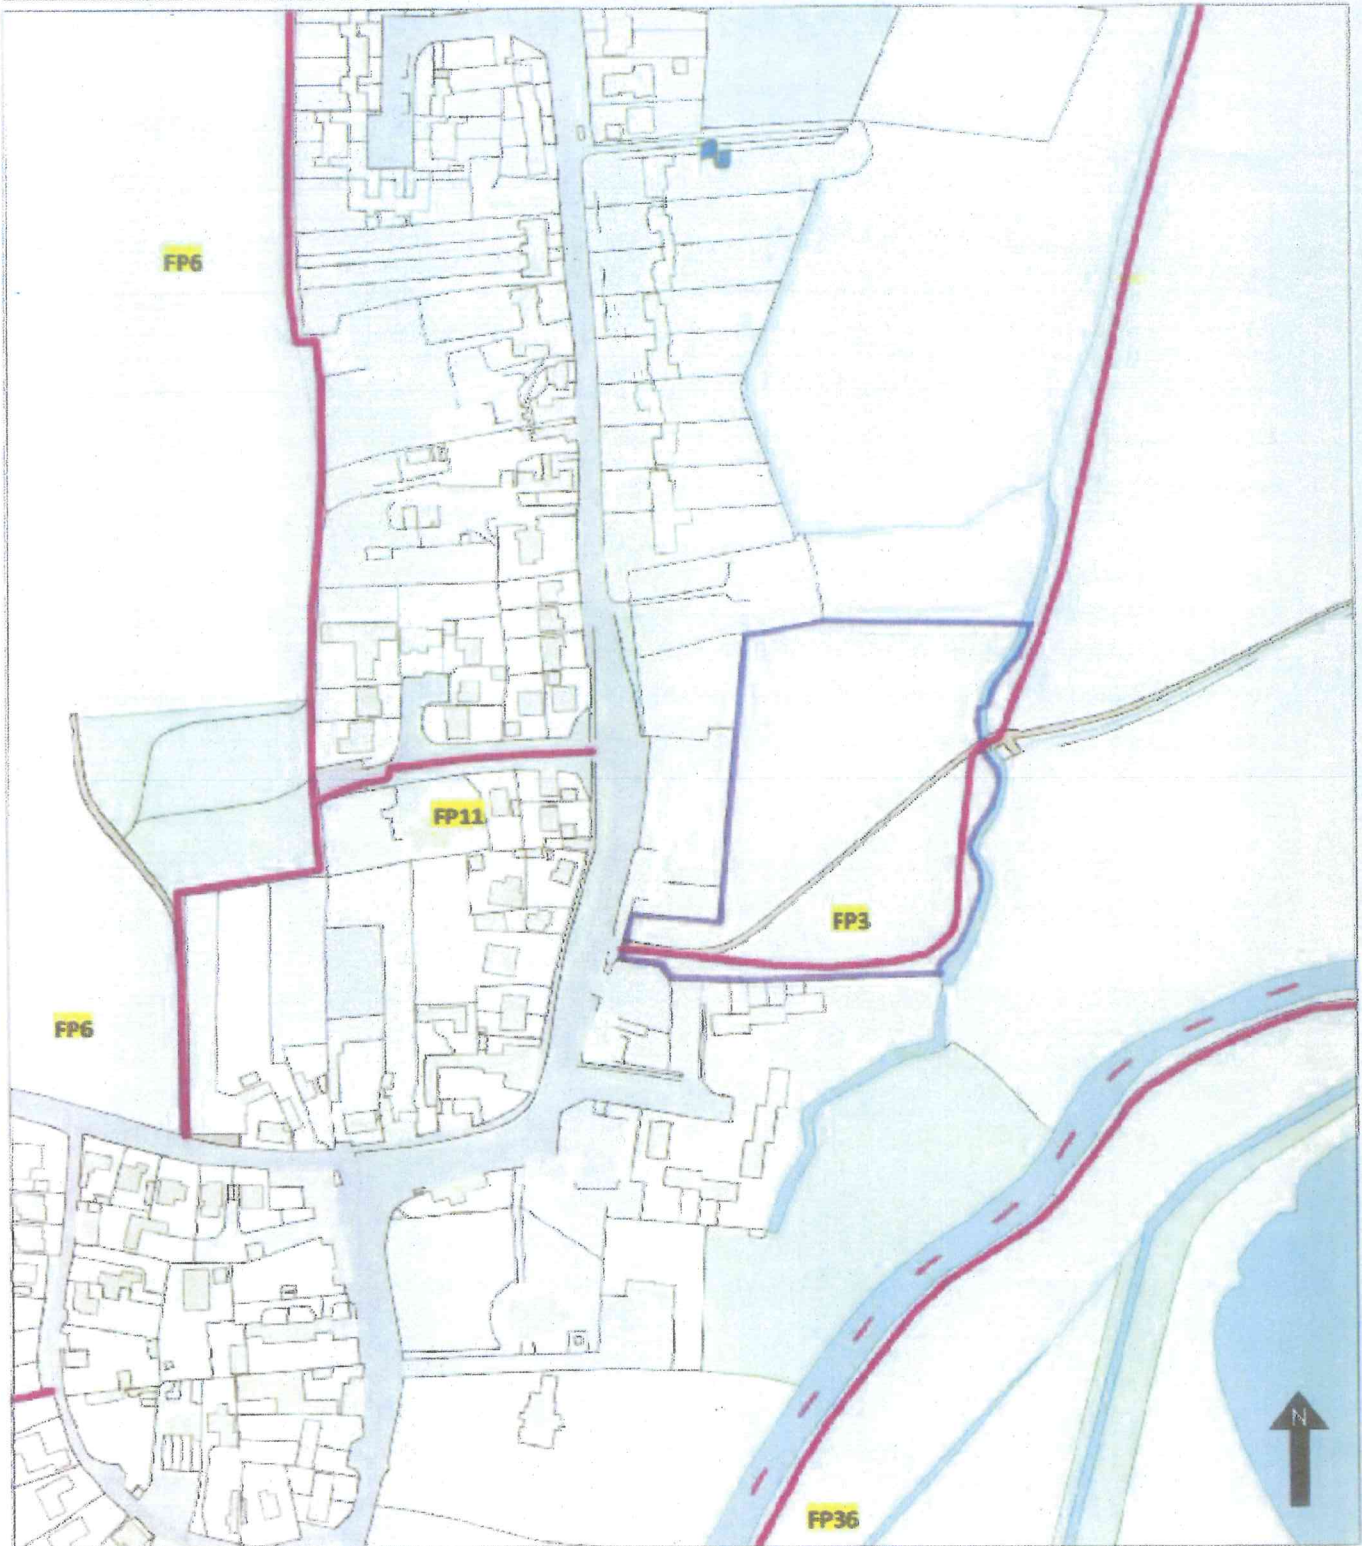

SEARCH NUMBER

ADDRESS

COMMENT

Public Footpath

Public Bridleway

Byway Open to All Traffic

Parish Boundary

Produced by Central Bedfordshire Council
Based on Ordnance Survey Mapping
Crown Copyright. All rights reserved
OS Licence Number 100049029

Date : 04/02/2014

Scale 1:2500