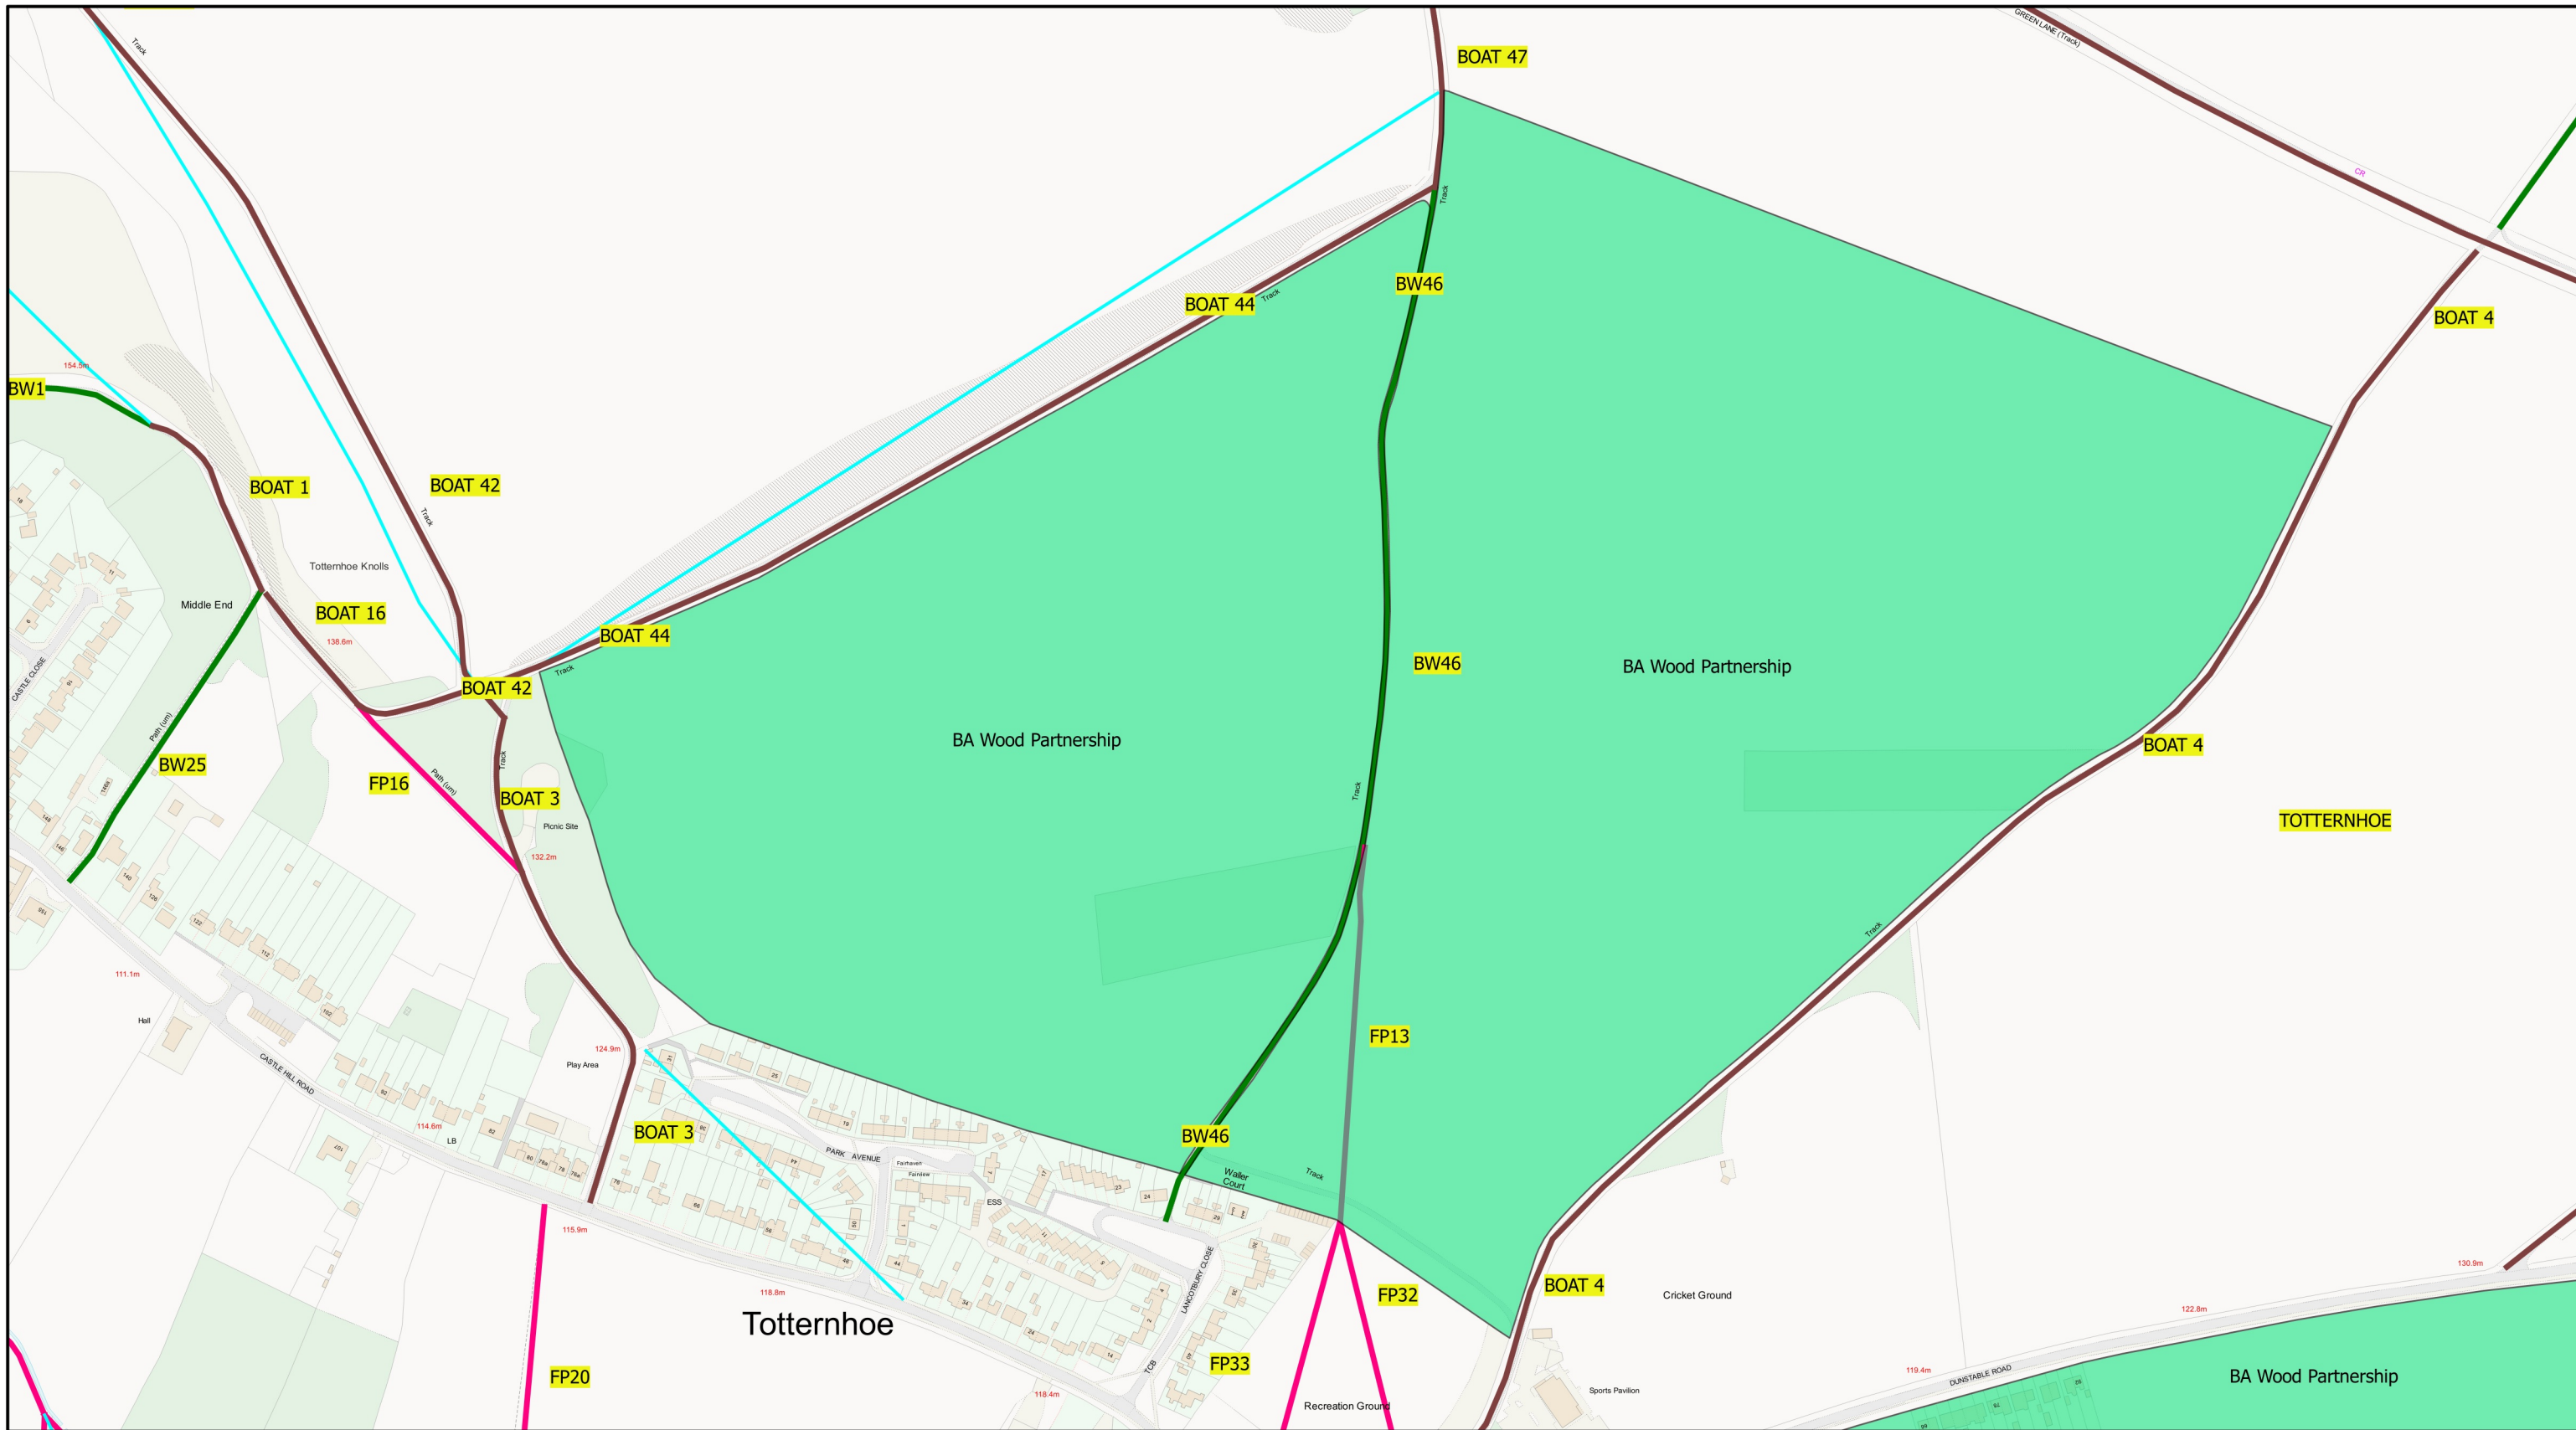

# BA Wood Partnership - Church End Farm, Totternhoe - Parcels 2 & 3

## Section 31

- Byway Open to all Traffic [75]
- Bridleway [925]
- Footpath [3349]

Map produced by:  
Emily Hirst

Date: 10/12/2018

Produced by Central Bedfordshire Council  
based on OS Mapping Crown Copyright. All  
rights reserved. OS Licence No - 100049029