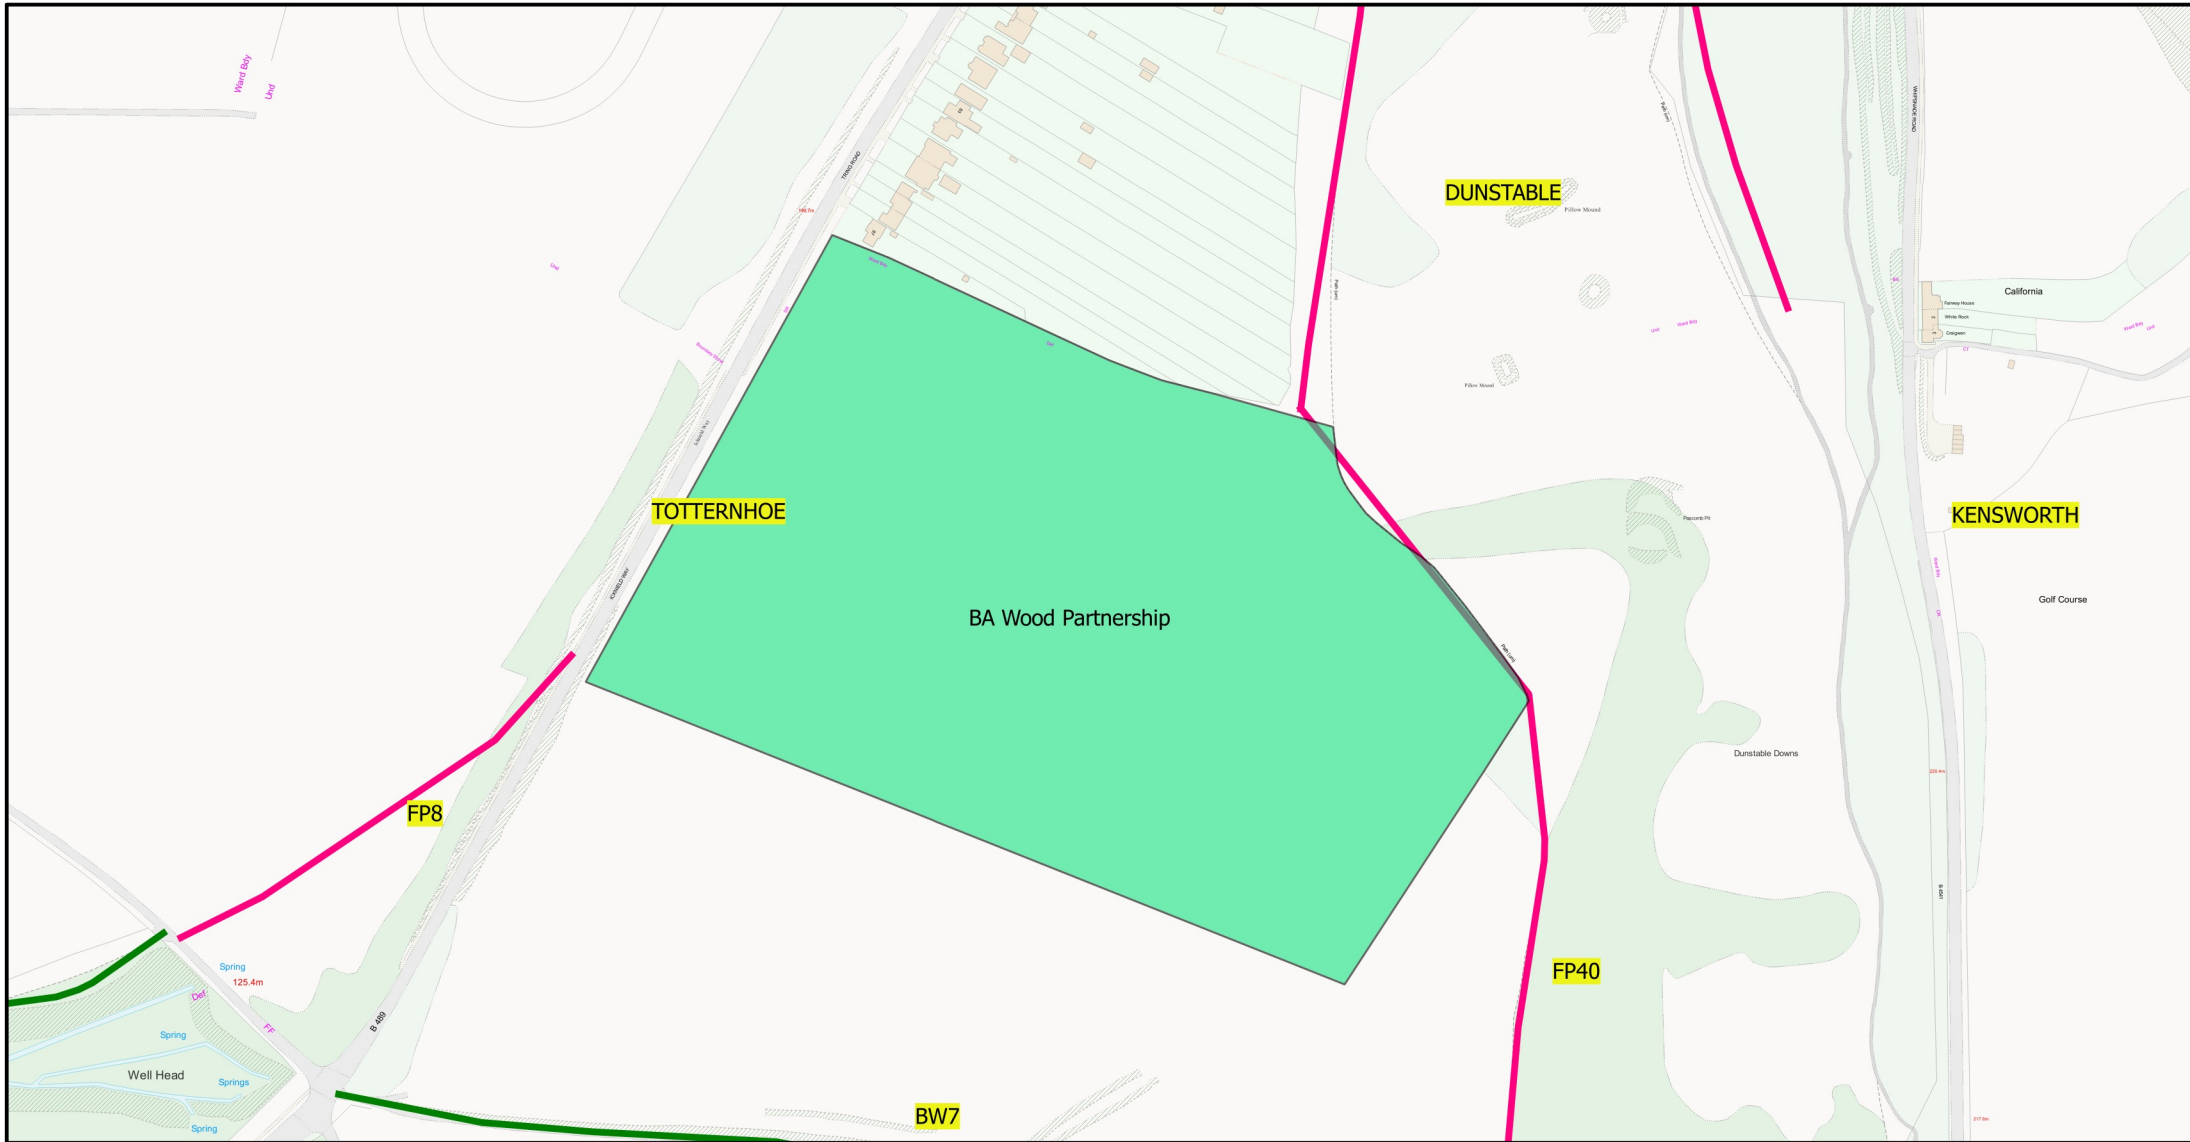

BA Wood Partnership - Church End Farm, Totternoe - Parcel 6

Section 31

- Byway Open to all Traffic [75]
- Bridleway [925]
- Footpath [3349]

Map produced by:
Emily Hirst

Date: 10/12/2018

Produced by Central Bedfordshire Council
based on OS Mapping Crown Copyright. All
rights reserved. OS Licence No - 100049029