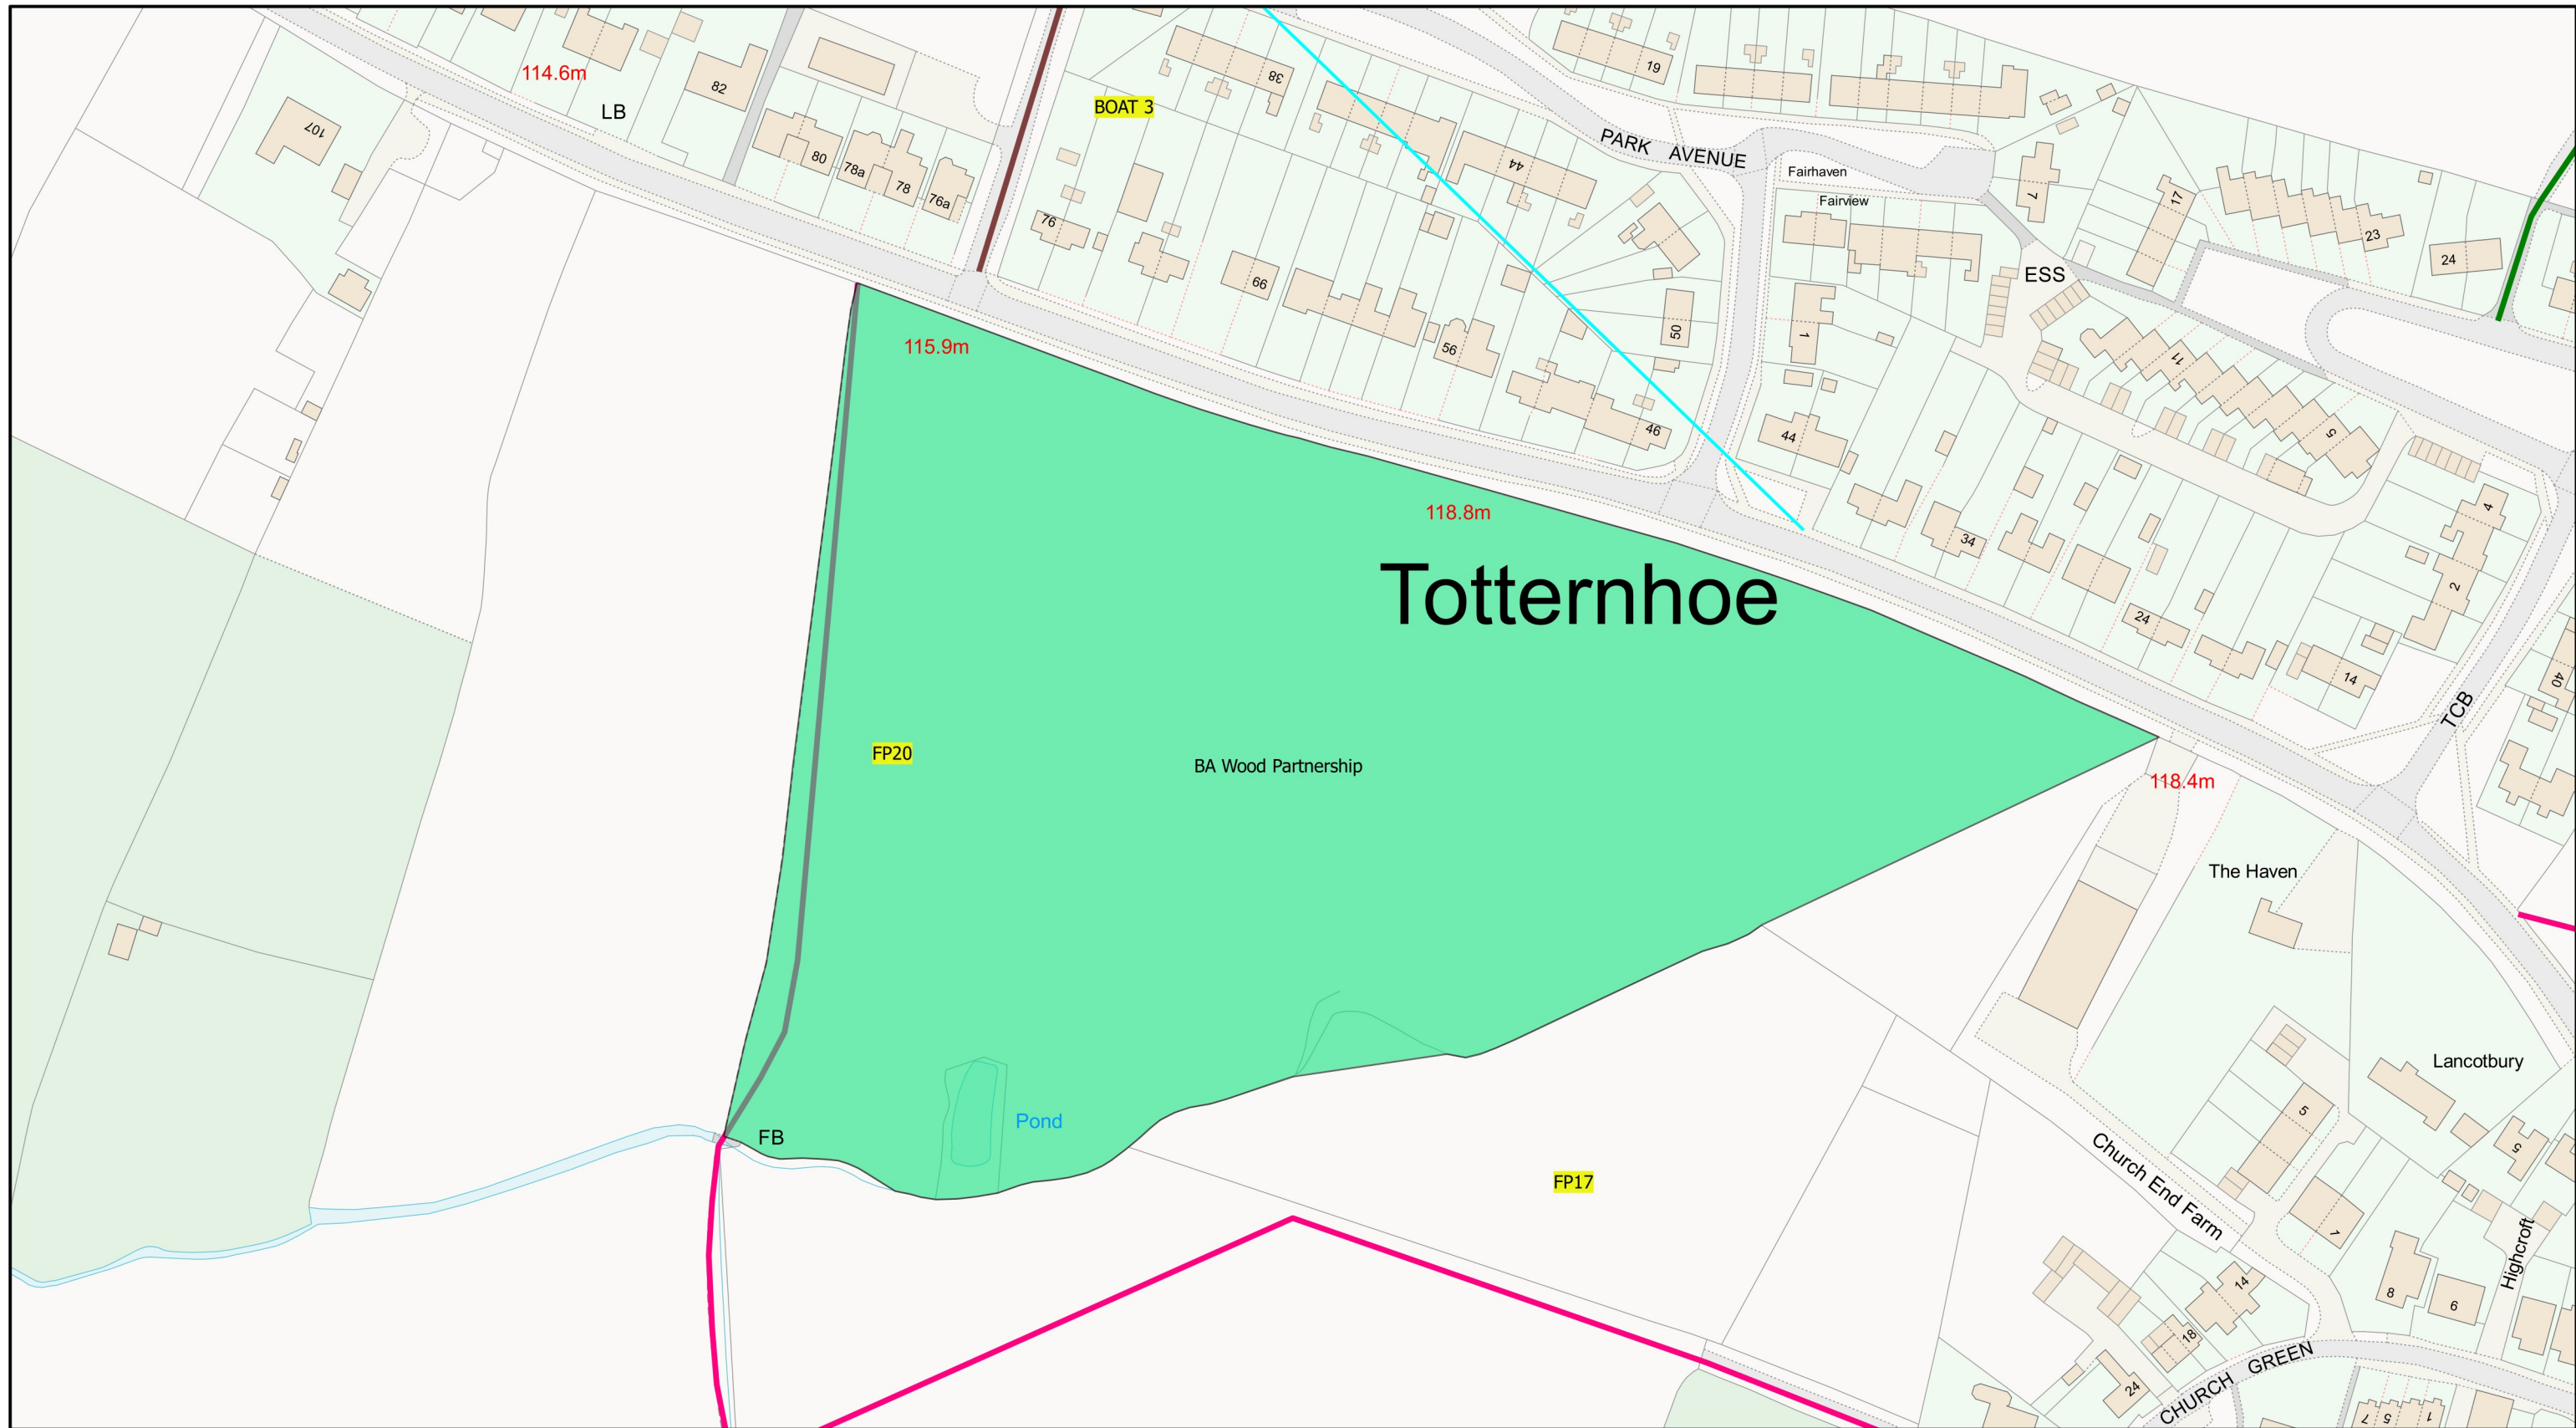

BA Wood Partnership - Church End Farm, Totternhoe - Parcel 4

Section 31

- Byway Open to all Traffic [75]
- Bridleway [925]
- Footpath [3349]

Map produced by:
Emily Hirst

Date: 10/12/2018

Produced by Central Bedfordshire Council
based on OS Mapping Crown Copyright. All
rights reserved. OS Licence No - 100049029