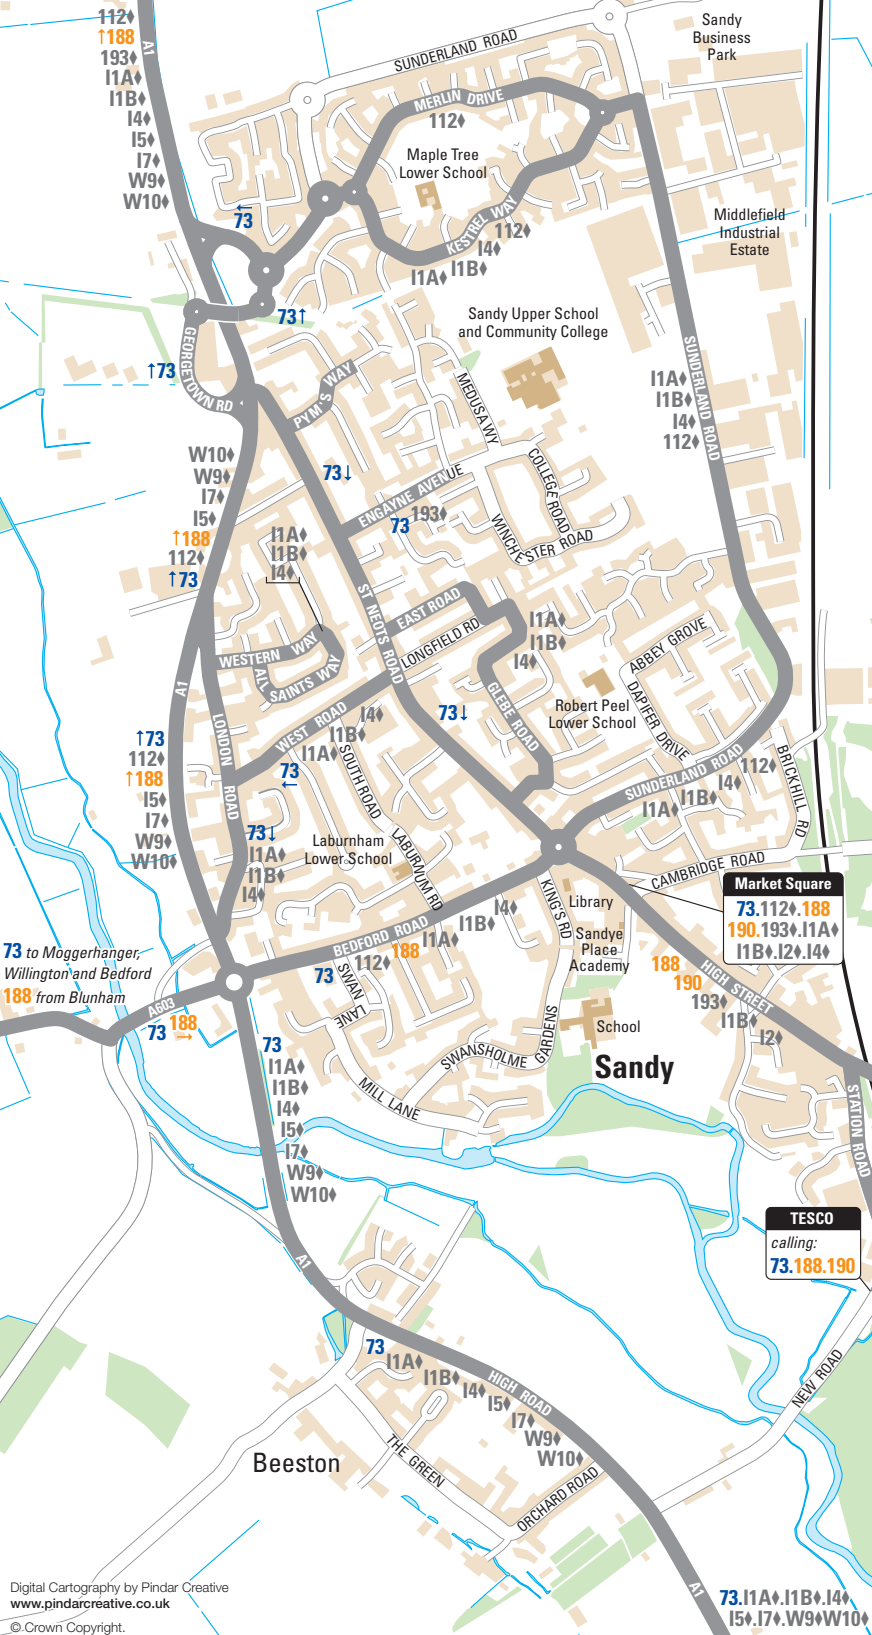

**188** to Blunham  
**11A**↕**11B**↕**14**↕**15**↕**17**↕ to Tempsford  
**112**↕**193**↕ to Blunham, St Neots and Bedford  
**W9**↕**W10**↕ to St Neots

**Fallowfield**

**73** to Moggerhanger, Willington and Bedford  
**188** from Blunham

**188**↕**190**↕**193**↕**11B**↕**12**↕ to Potton, Gamlingay and Biggleswade/Cambridge

**Market Square**  
**73**↕**112**↕**188**↕  
**190**↕**193**↕**11A**↕  
**11B**↕**12**↕**14**↕

**TESCO**  
 calling:  
**73.188.190**

**RSPB The Lodge**  
 calling: **188**

**188** to Potton and Biggleswade

**Key**

- Roads served by bus routes
- **Centrebus services**
- **Stagecoach services**
- **Other Bus services**
- Other roads not served by bus
- TESCO**  
calling: **188.190**
- ◆ **Terminus or calling points**
- ◆ **Special journeys or certain days only**

**73**↕**11A**↕**11B**↕**14**↕  
**15**↕**17**↕**W9**↕**W10**↕ to Biggleswade