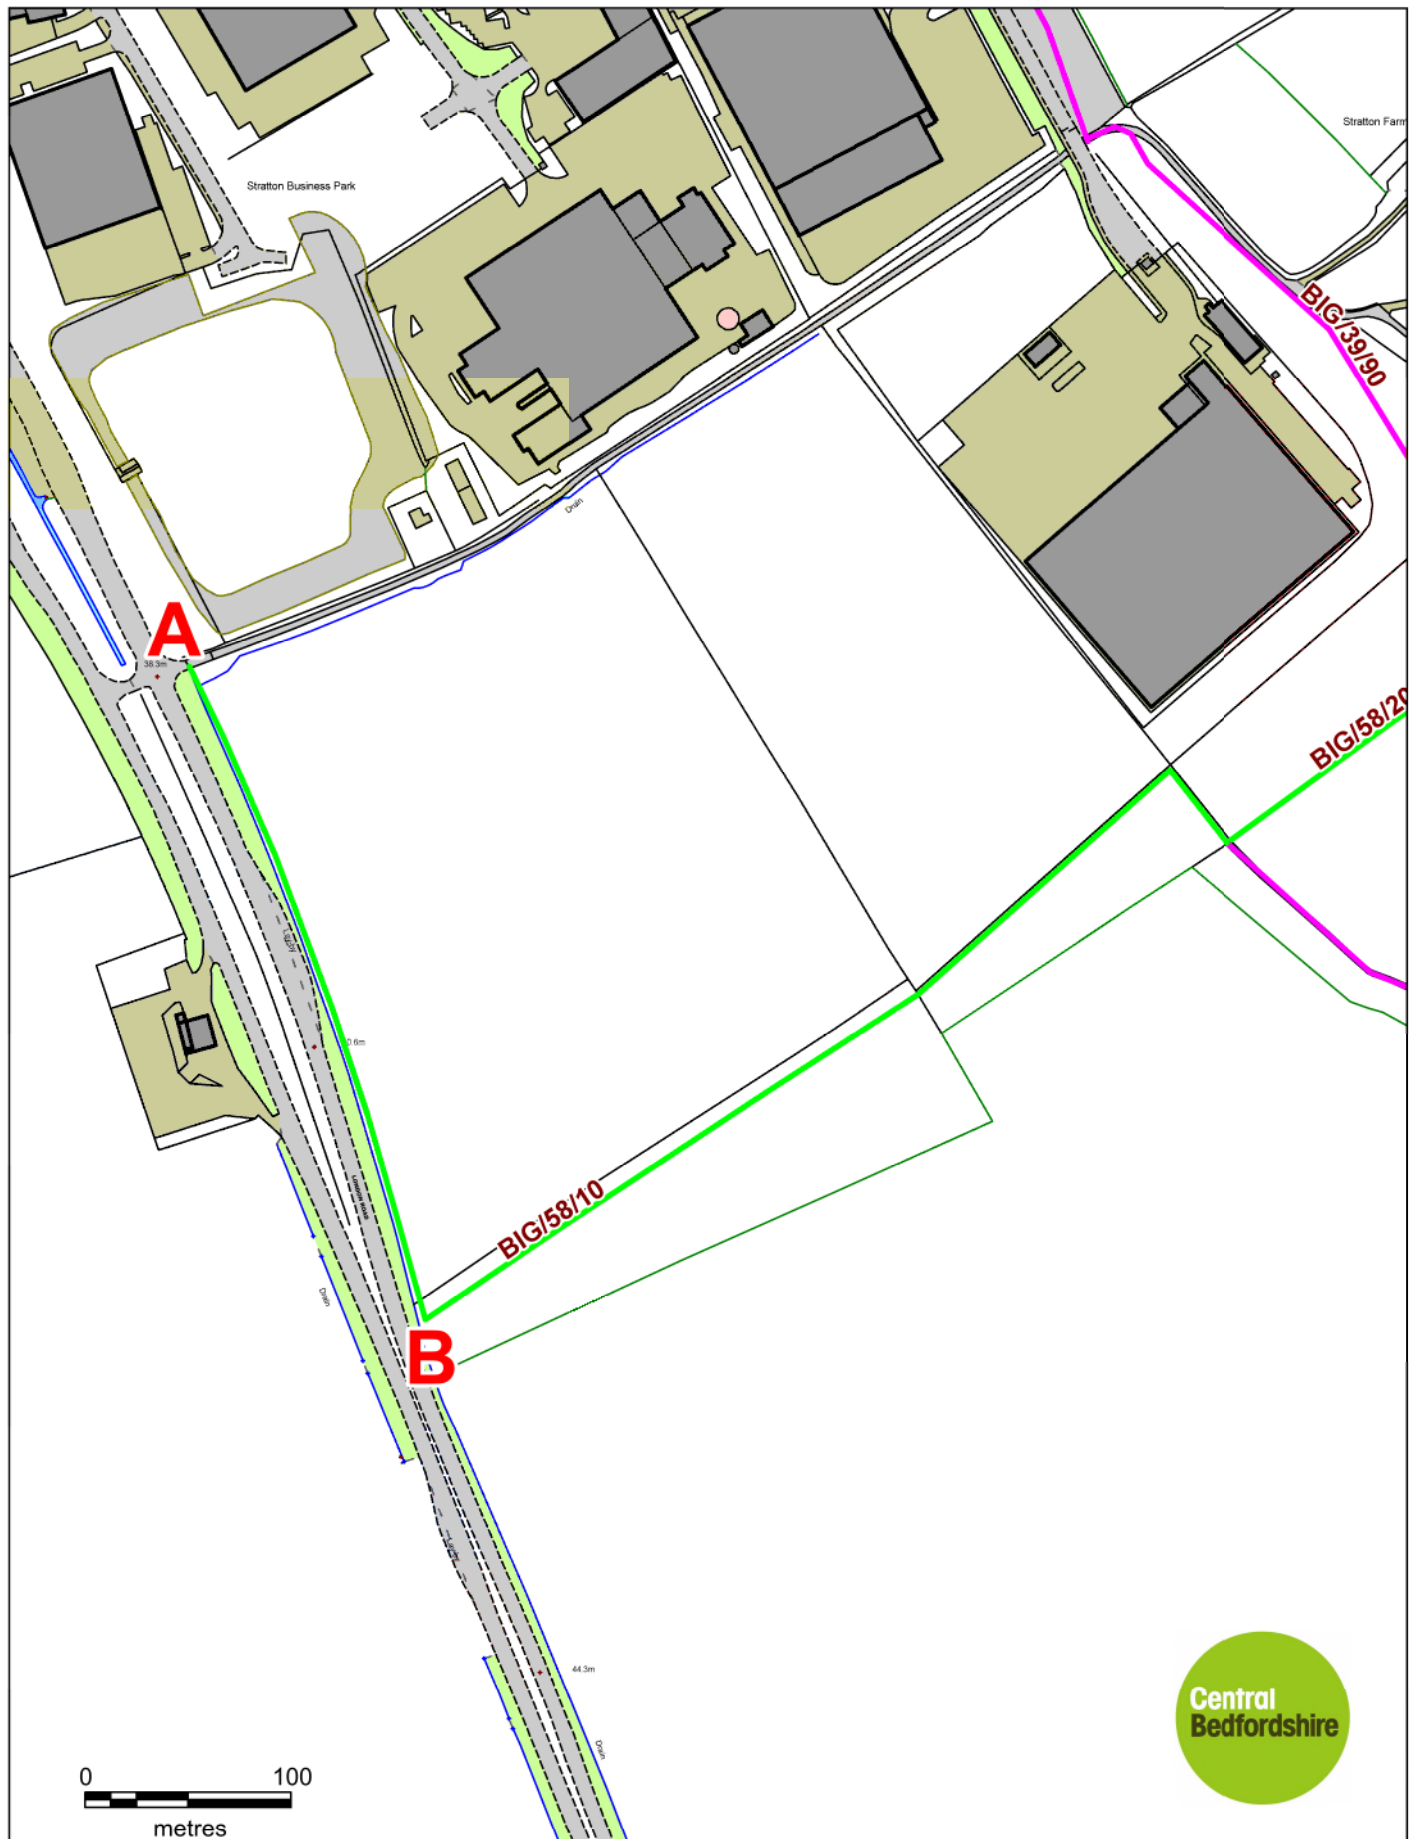

Emergency Closure of Part of Public Bridleway No.58

NO Alternate Route. Length Temporarily Closed A- B

Compiled by on 5 April 2018

Scale 1:3660

Emergency Closure of Part of Public Bridleway No.58

NO Alternate Route. Length Temporarily Closed A- B

Compiled by on 5 April 2018

Scale 1:3660