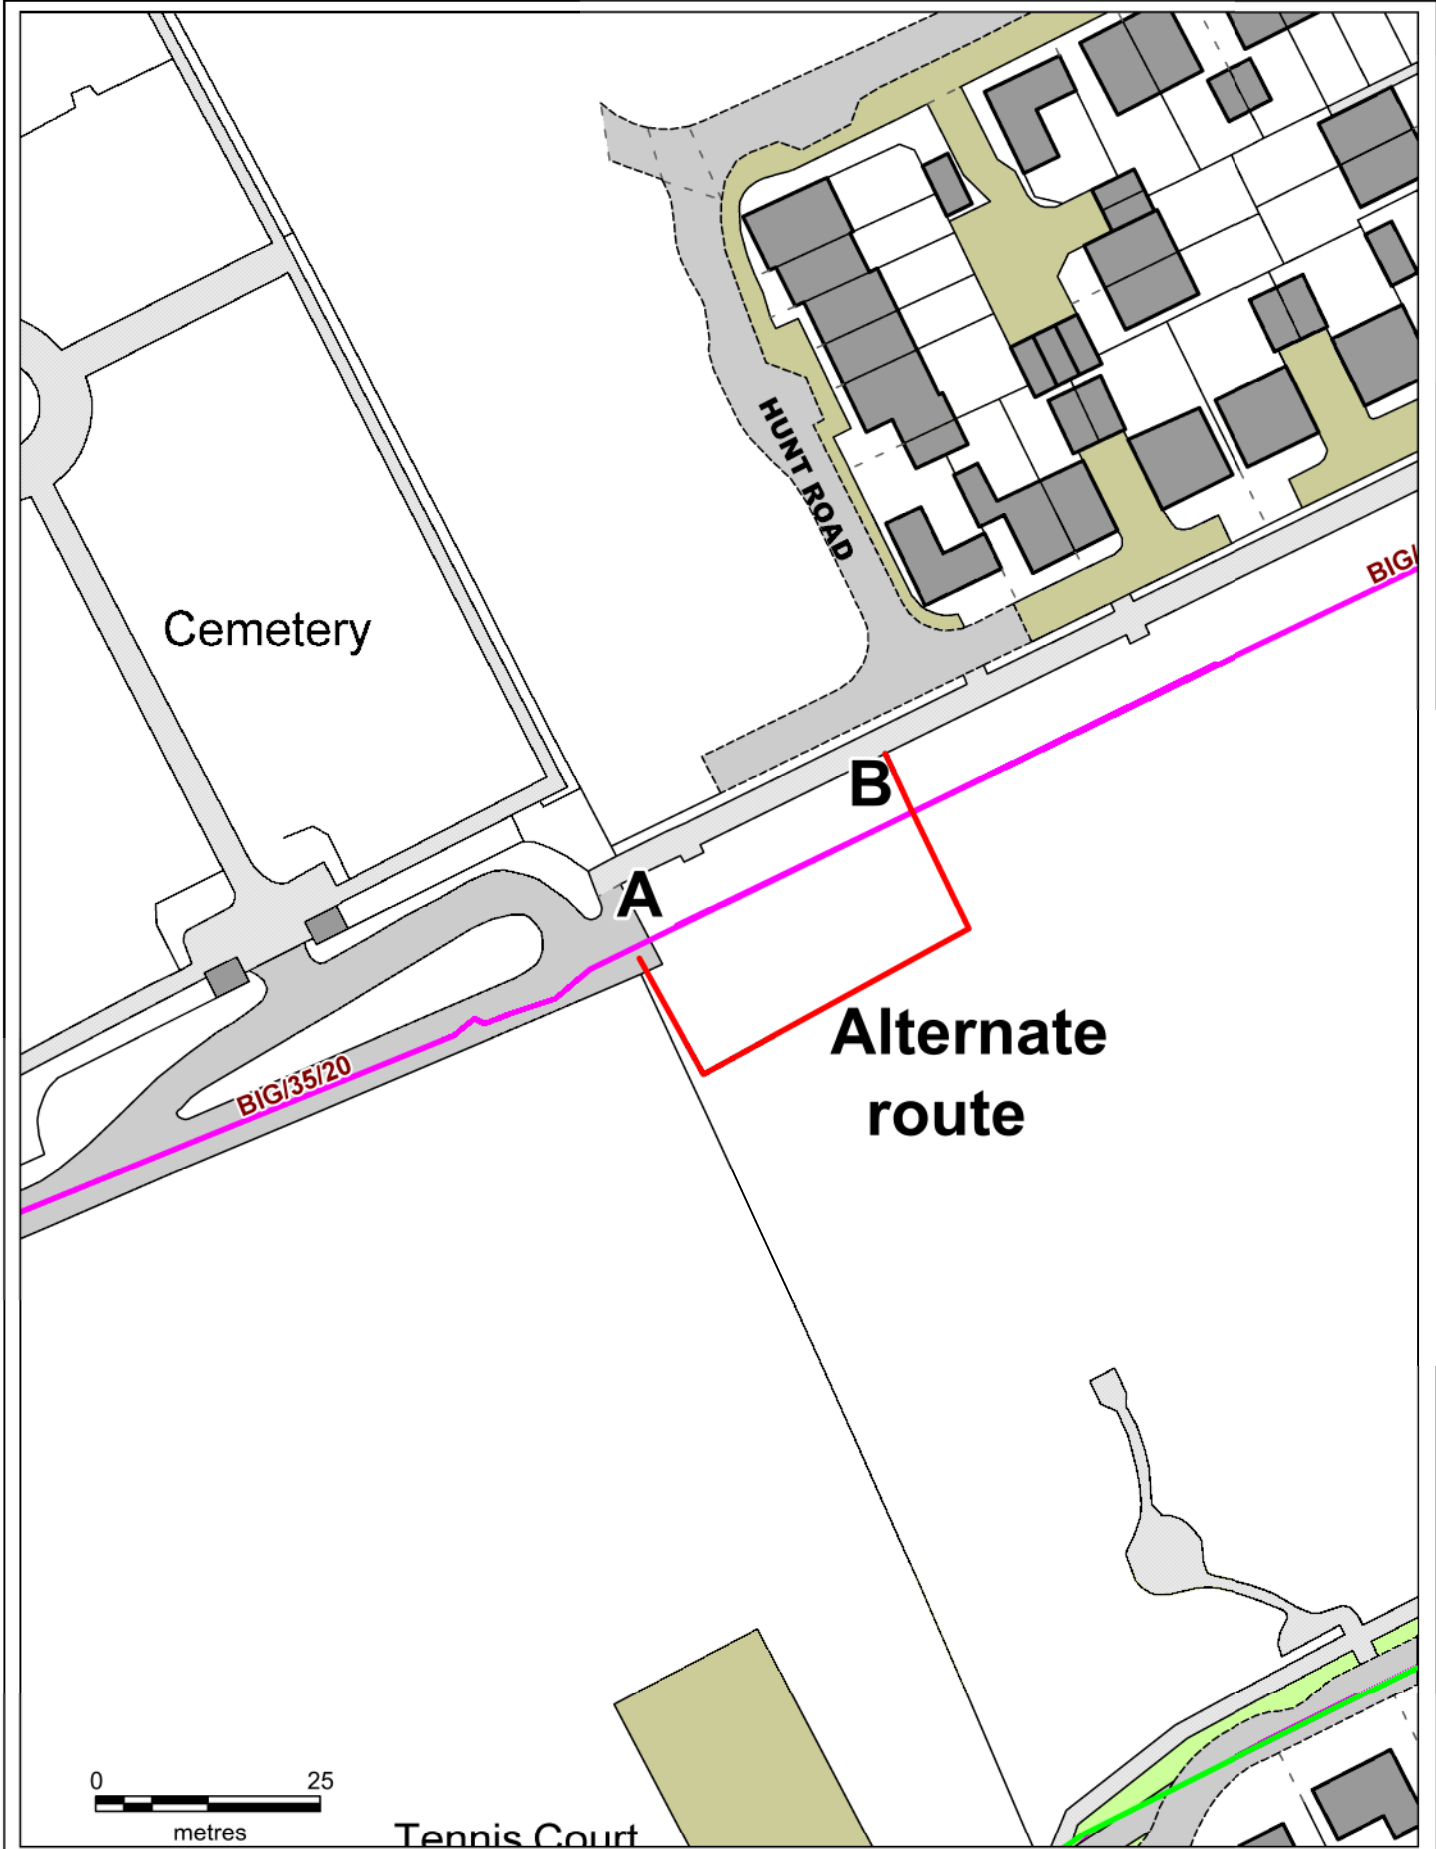

Emergency Footpath Closure

Part of Public Footpath No.35, Biggleswade

ALTERNATE ROUTE 

Central Bedfordshire Council
Priory House
Monks Walk
Chicksands
Bedfordshire
SG17 5TQ

Scale 1:841

Reproduced from an Ordnance Survey map with the permission of the Controller of HMSO © Crown Copyright. Licence 100049029