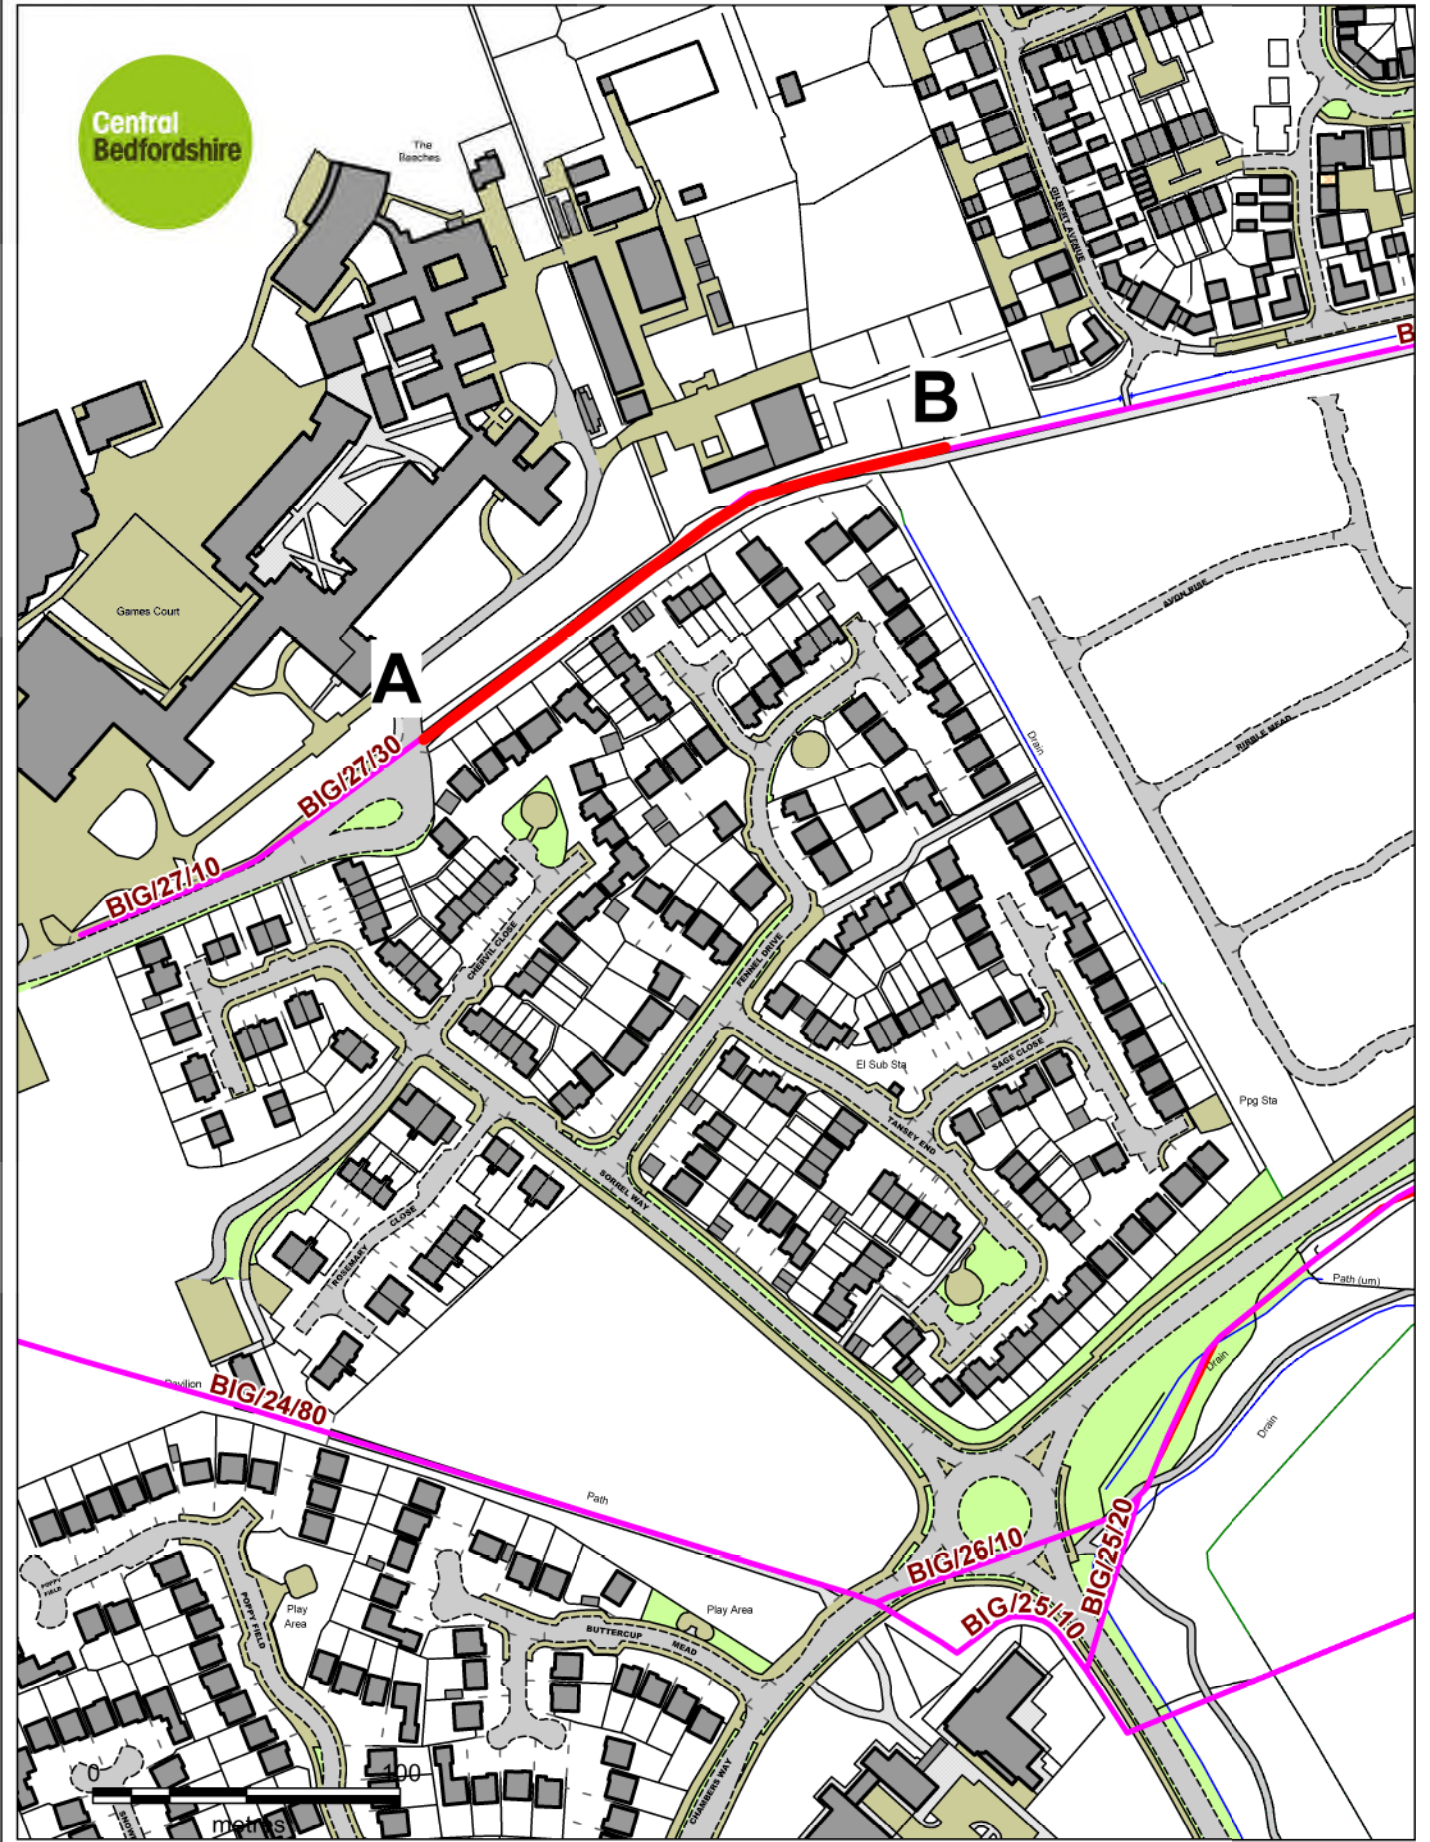

Temporary Closure of Public Footpath

Part of FOOTPATH No. 27

Compiled by on 22 February 2018

Central Bedfordshire Council
Priory House
Monks Walk
Chicksands
Bedfordshire
SG17 5TQ
Scale 1:2461

Reproduced from an Ordnance Survey map with the permission of the Controller of HMSO © Crown Copyright. Licence 100049029