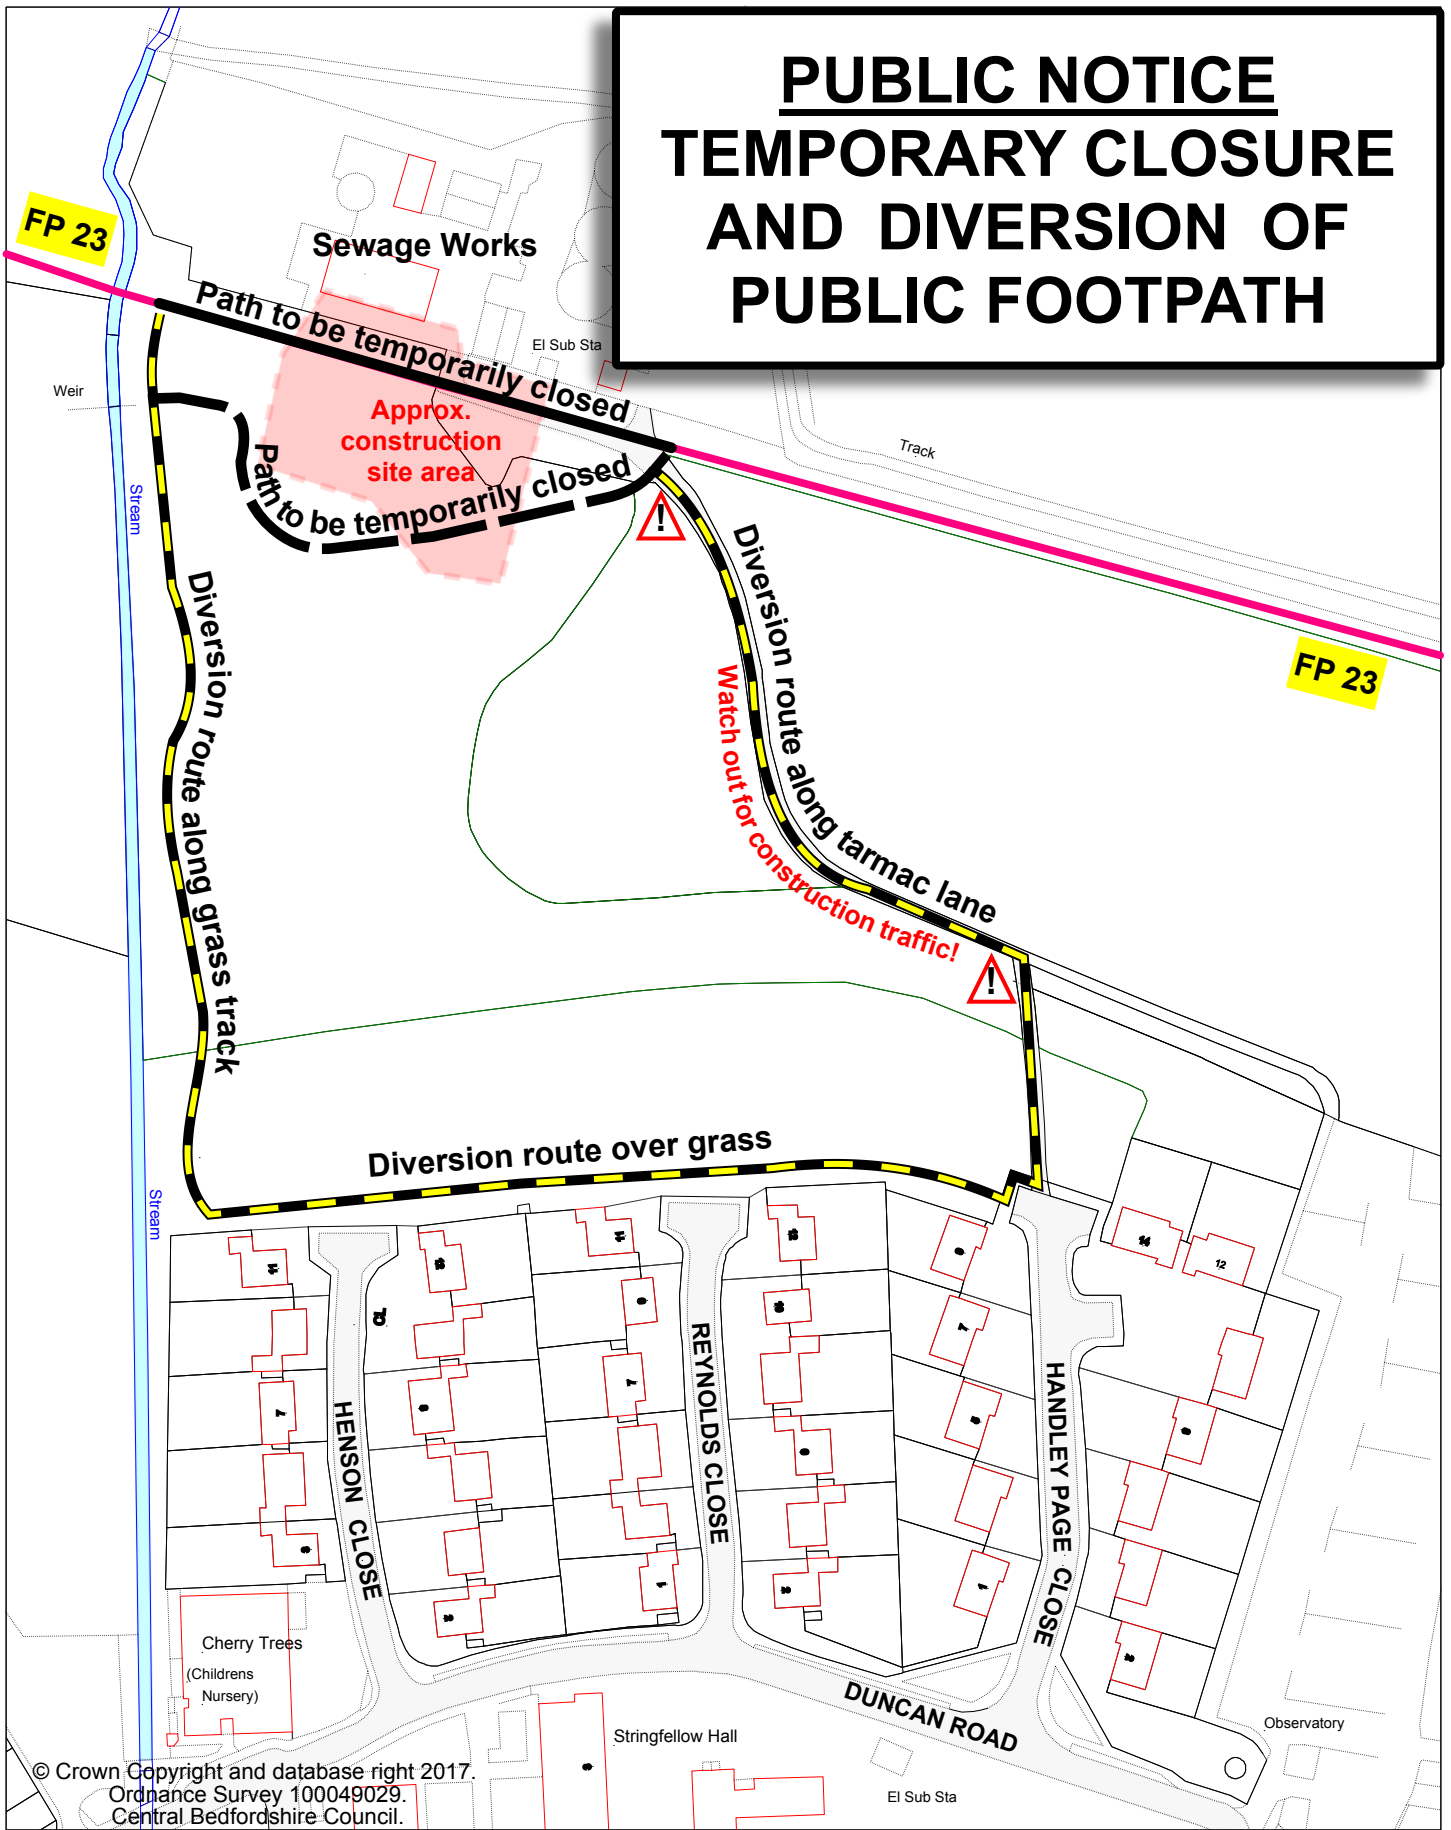

PUBLIC NOTICE TEMPORARY CLOSURE AND DIVERSION OF PUBLIC FOOTPATH

© Crown Copyright and database right 2017.
Ordnance Survey 100049029.
Central Bedfordshire Council.

TRAFFIC REGULATION ACT

Temporary Closure of part of Cranfield Footpath No. 23

Central Bedfordshire

Paths to be temporarily closed

Temporary diversion route

Date: 22 November 2017

Scale: 1:1500@A4

Drafted by: AM